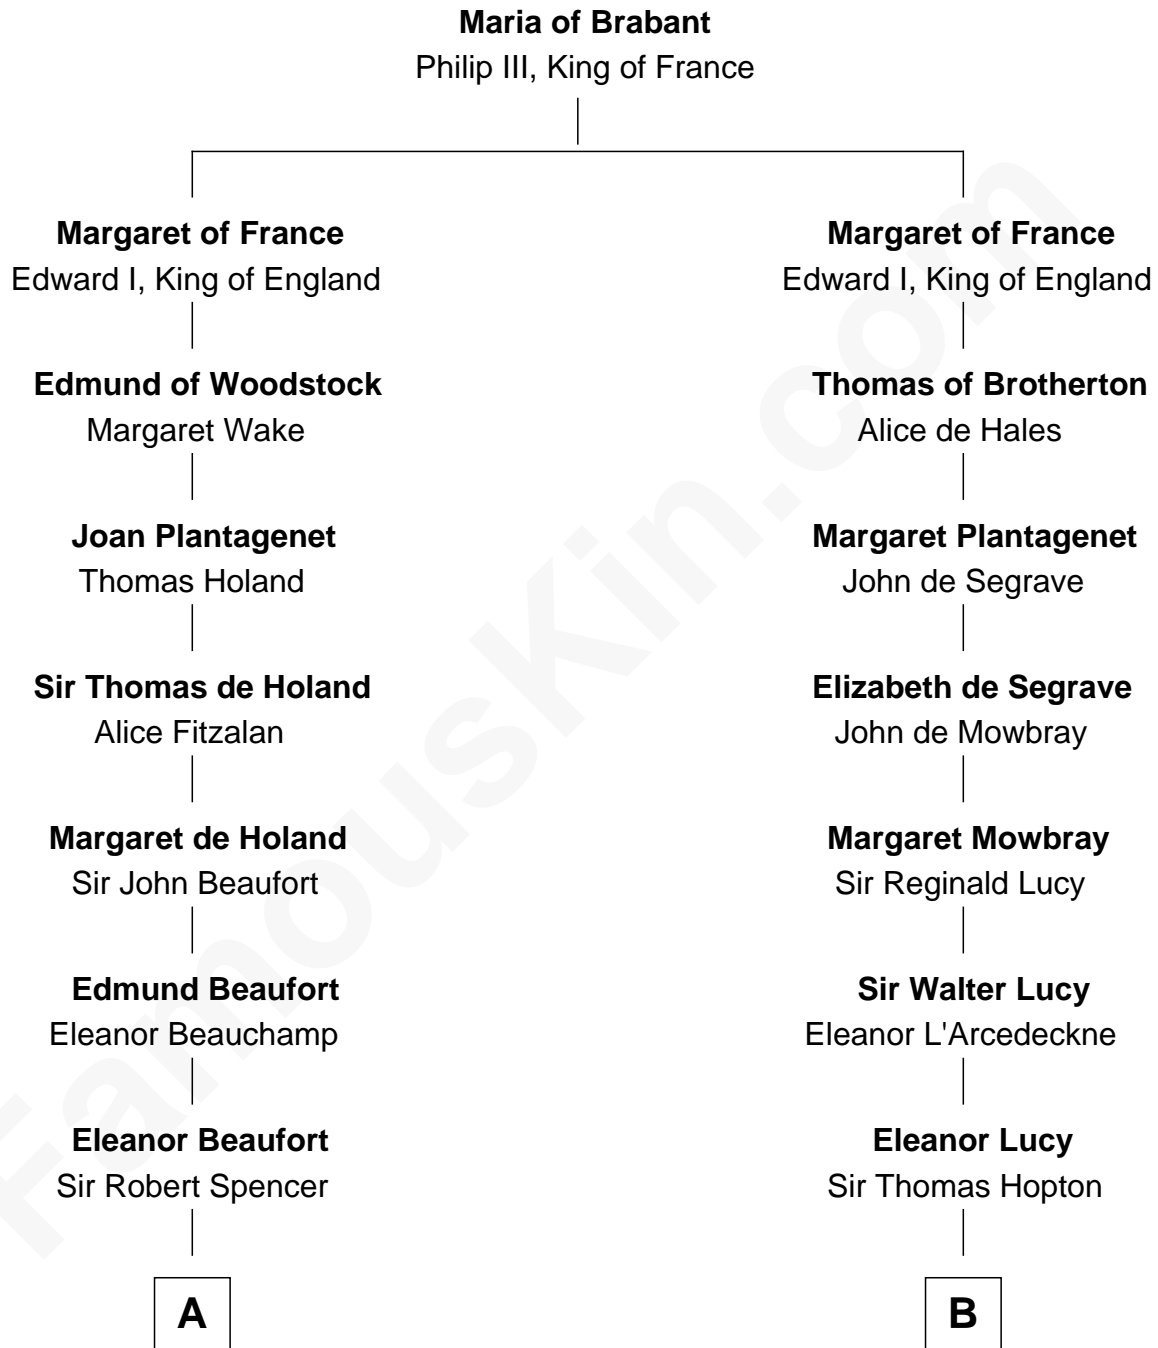

FamousKin.com

Relationship Chart of

Liz Claiborne

Fashion Designer and Founder of Liz Claiborne Inc.

21st cousin of

Grover Cleveland

22nd and 24th U.S. President

C

William Charles Cole Claiborne

Clarisse Duralde

William Charles Cole Claiborne

Louise de Balathier

Fernand Claiborne

Marie Louise Villeré

Omer Villere Claiborne

Carolyn Louise Fenner