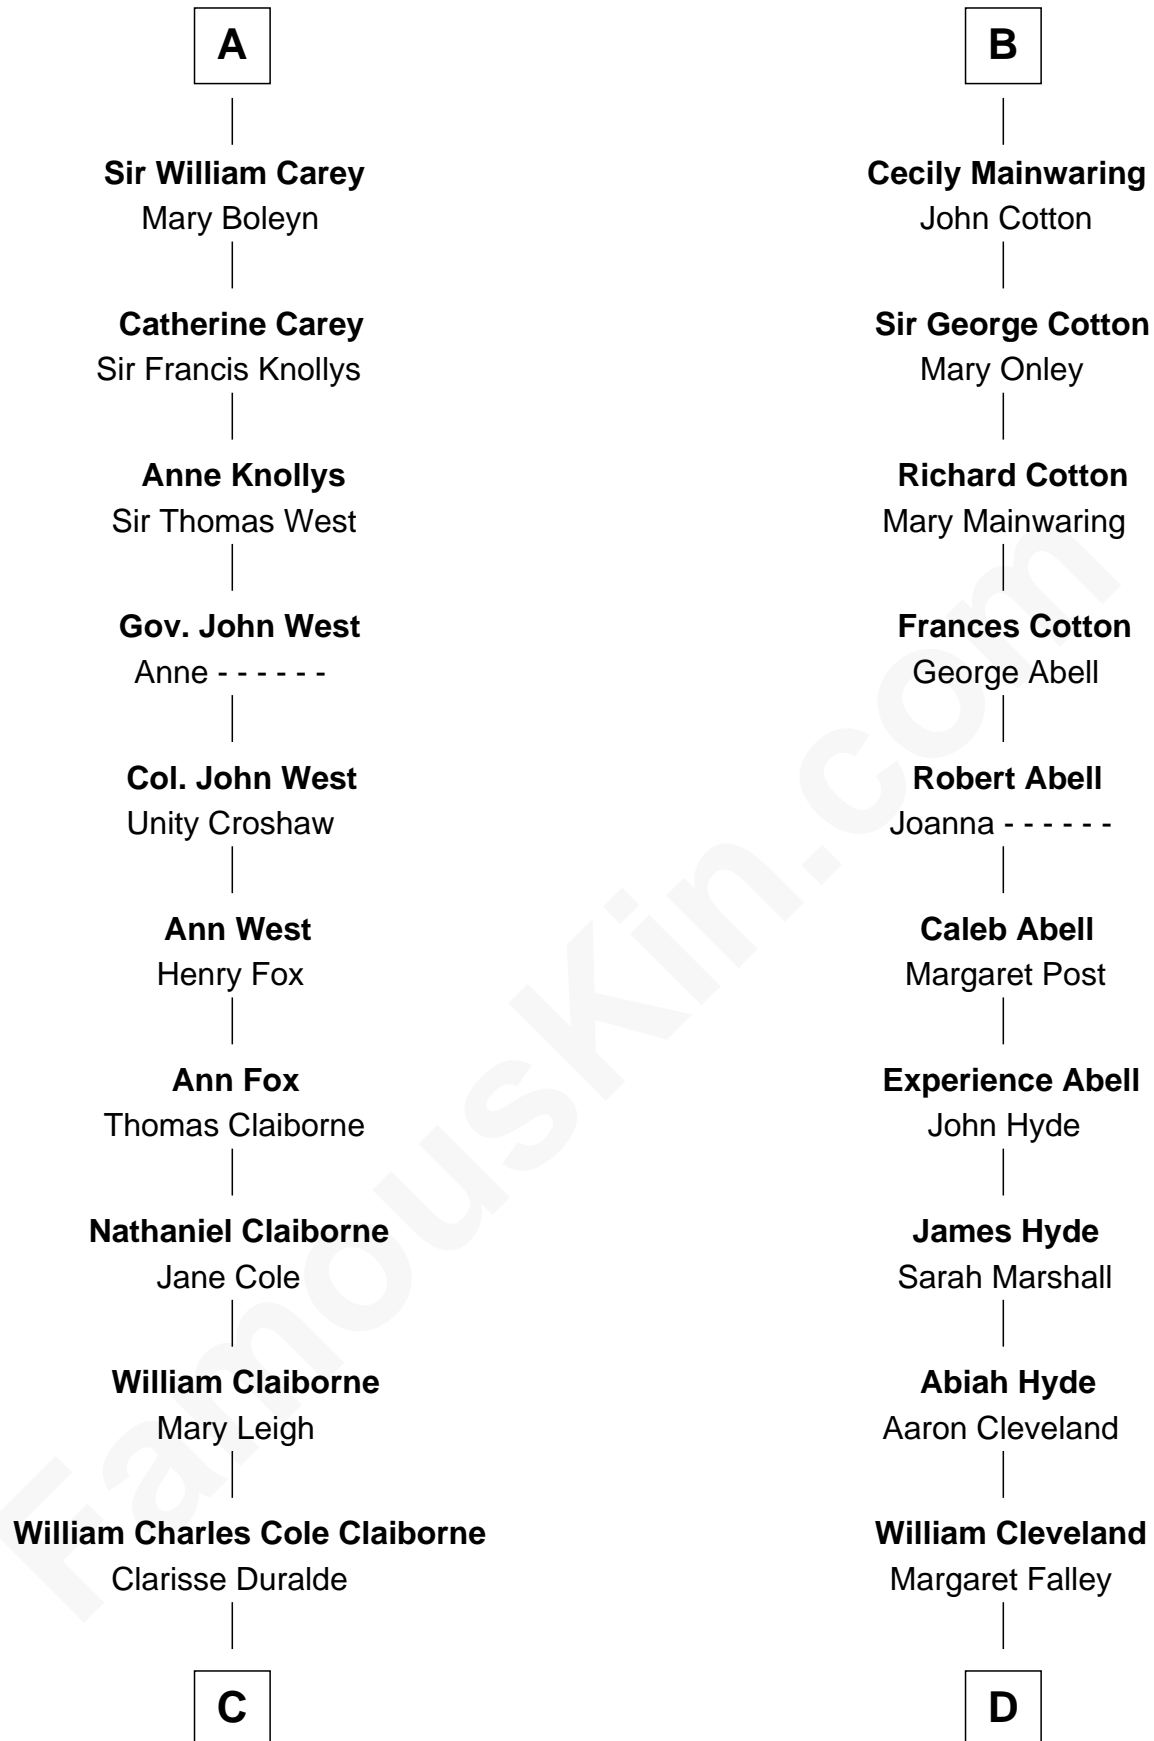

FamousKin.com

Relationship Chart of

Liz Claiborne

Fashion Designer and Founder of Liz Claiborne Inc.

18th cousin 2 times removed of

Grover Cleveland

22nd and 24th U.S. President

Sir Hugh le Despencer
Isabella de Beauchamp

FamousKin.com