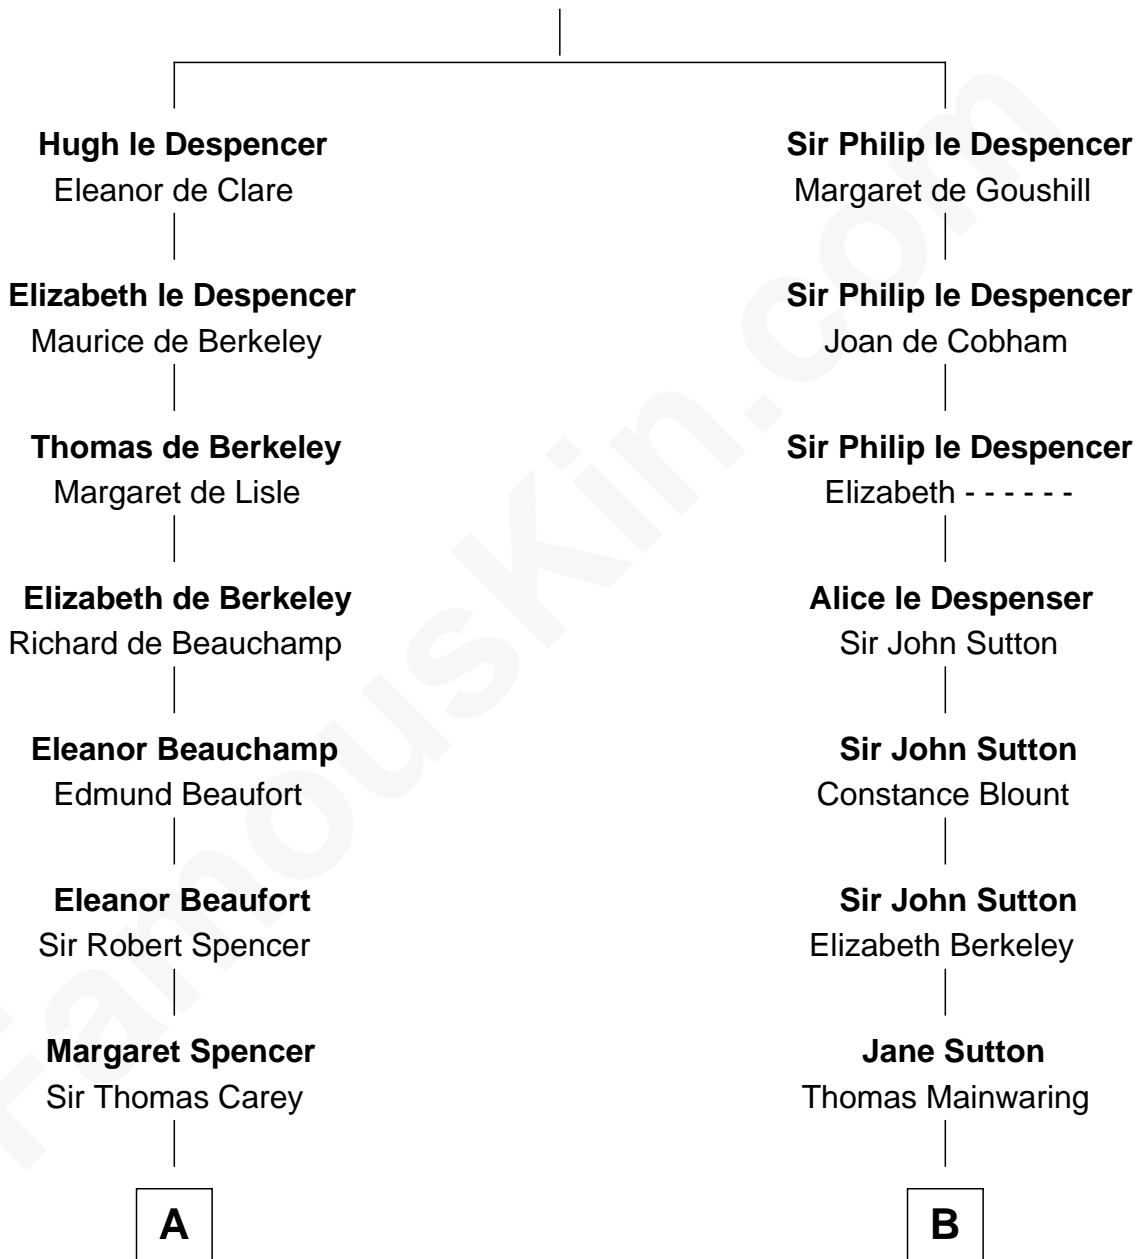

FamousKin.com

Relationship Chart of

Liz Claiborne

Fashion Designer and Founder of Liz Claiborne Inc.

18th cousin 2 times removed of

Grover Cleveland

22nd and 24th U.S. President

Sir Hugh le Despencer
Isabella de Beauchamp

FamousKin.com