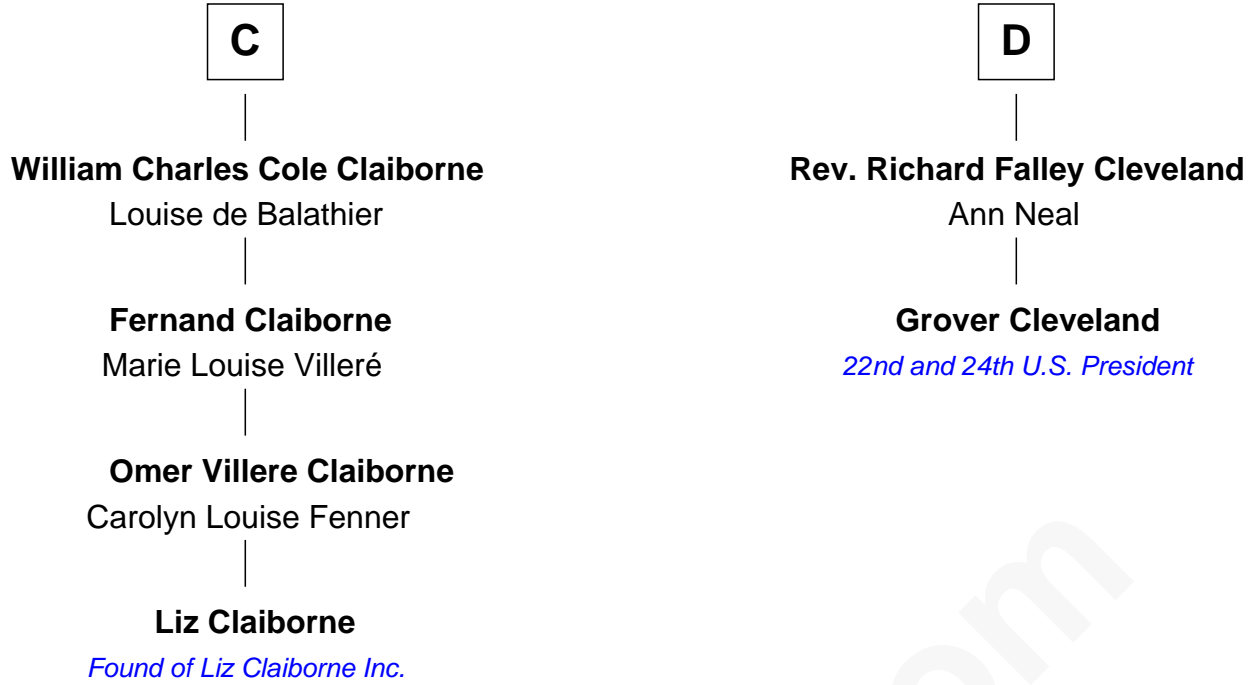

FamousKin.com

Relationship Chart of

Liz Claiborne

Fashion Designer and Founder of Liz Claiborne Inc.

18th cousin 2 times removed of

Grover Cleveland

22nd and 24th U.S. President

Sir Hugh le Despencer
Isabella de Beauchamp

FamousKin.com