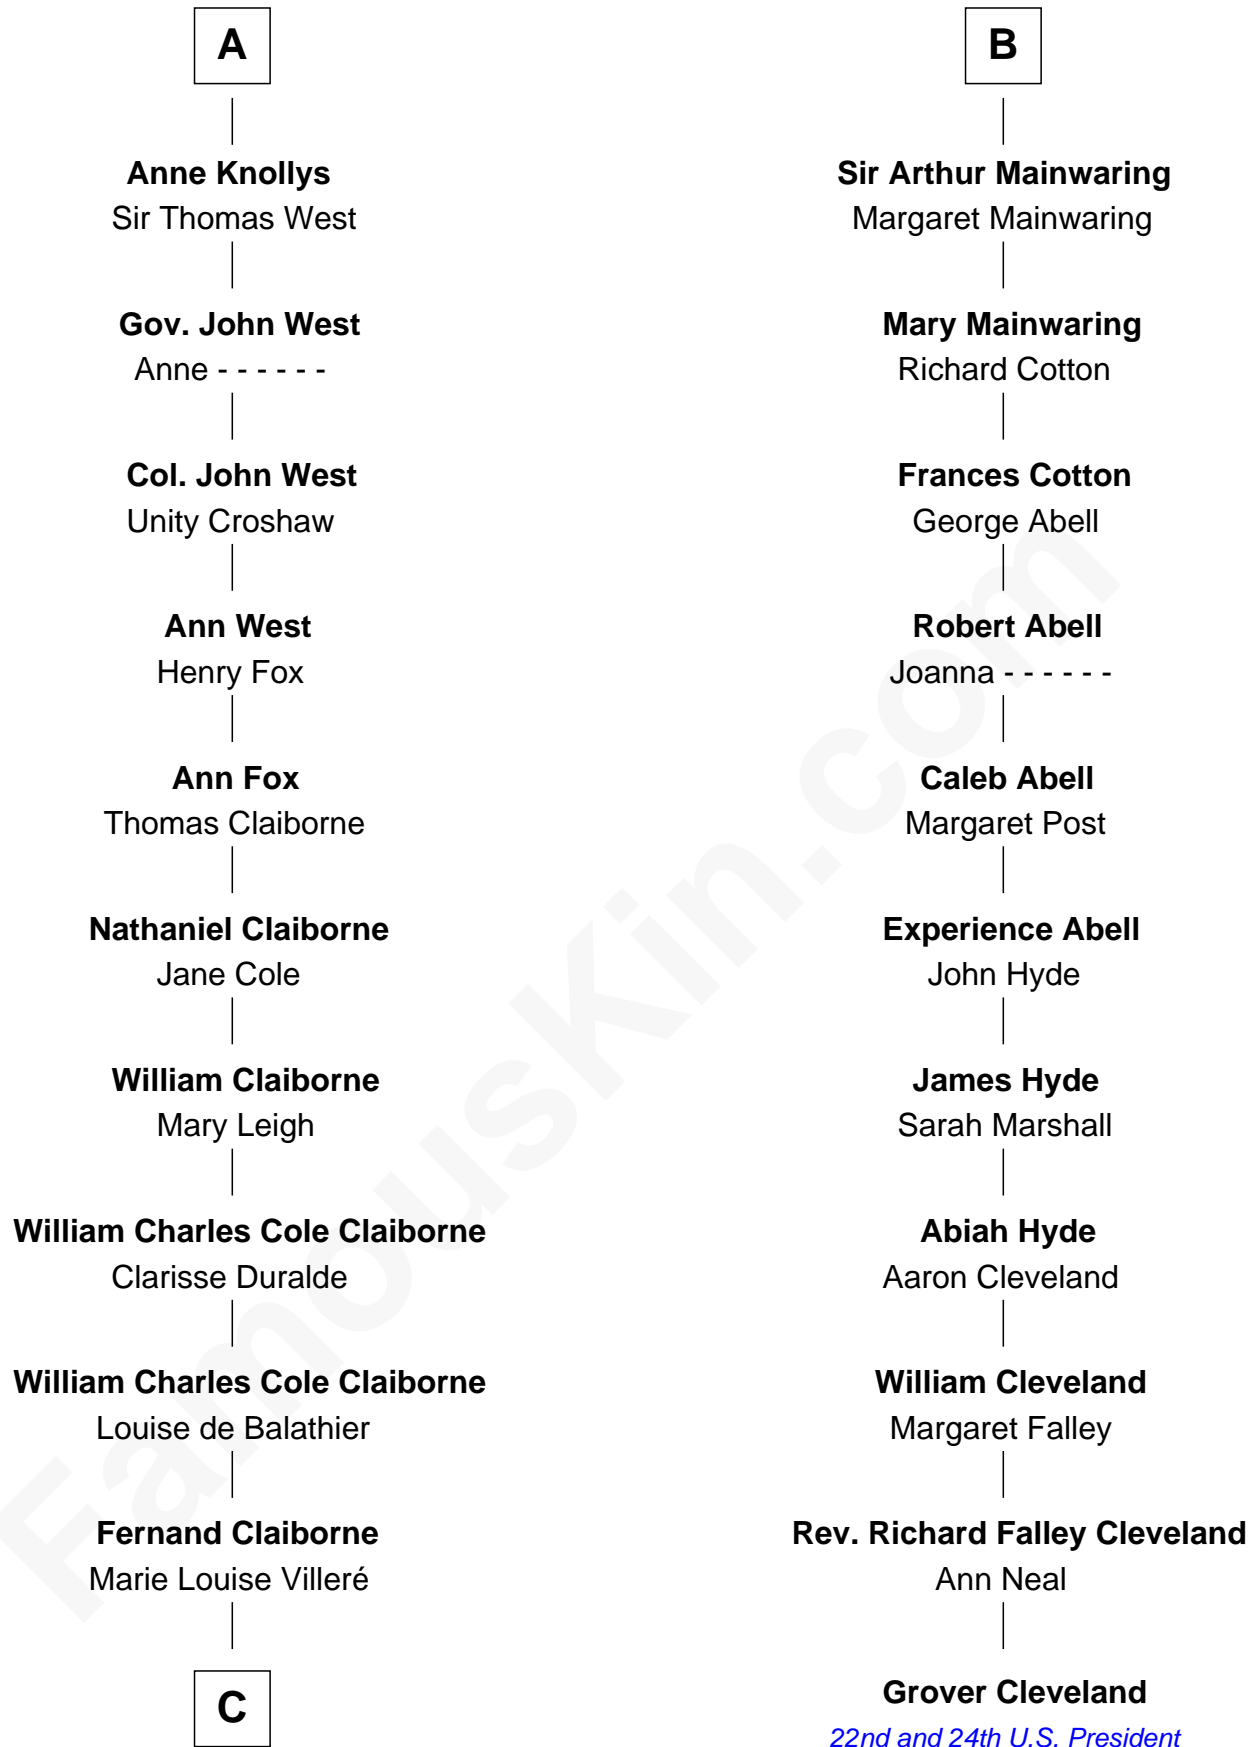

## Relationship Chart of

### Liz Claiborne

*Fashion Designer and Founder of Liz Claiborne Inc.*

17th cousin 1 time removed of

### Grover Cleveland

*22nd and 24th U.S. President*

**C**

—  
**Omer Villere Claiborne**

Carolyn Louise Fenner

—  
**Liz Claiborne**

*Found of Liz Claiborne Inc.*

FamousKin.com