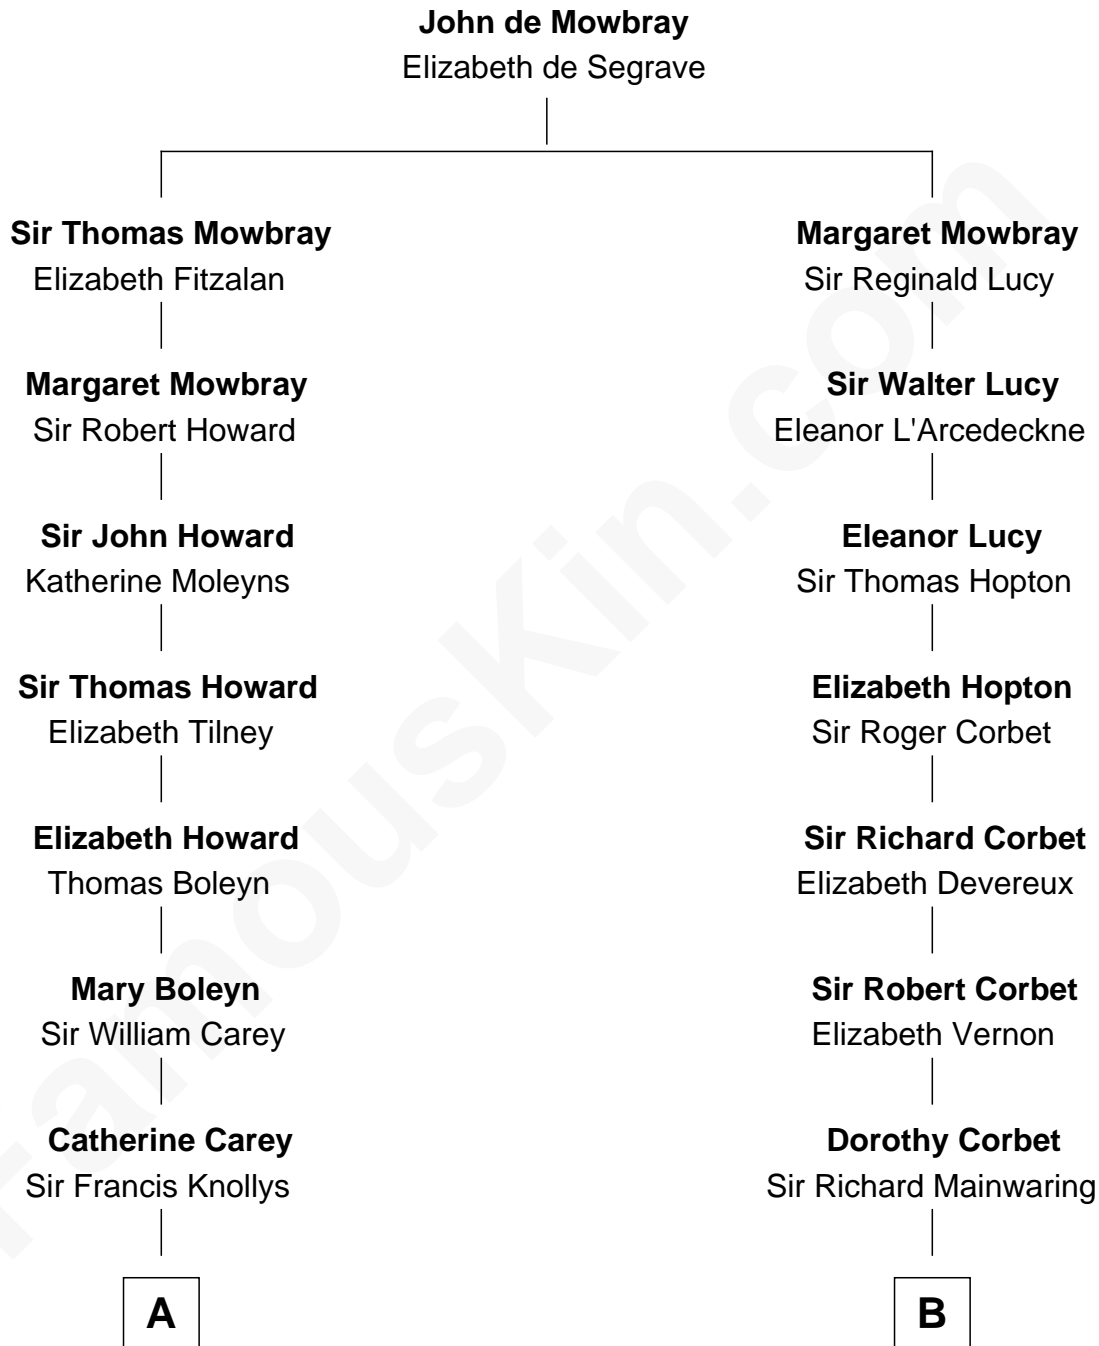

## Relationship Chart of

### Liz Claiborne

*Fashion Designer and Founder of Liz Claiborne Inc.*

17th cousin 1 time removed of

### Grover Cleveland

*22nd and 24th U.S. President*

**C**

—  
**Omer Villere Claiborne**

Carolyn Louise Fenner

—  
**Liz Claiborne**

*Found of Liz Claiborne Inc.*

FamousKin.com