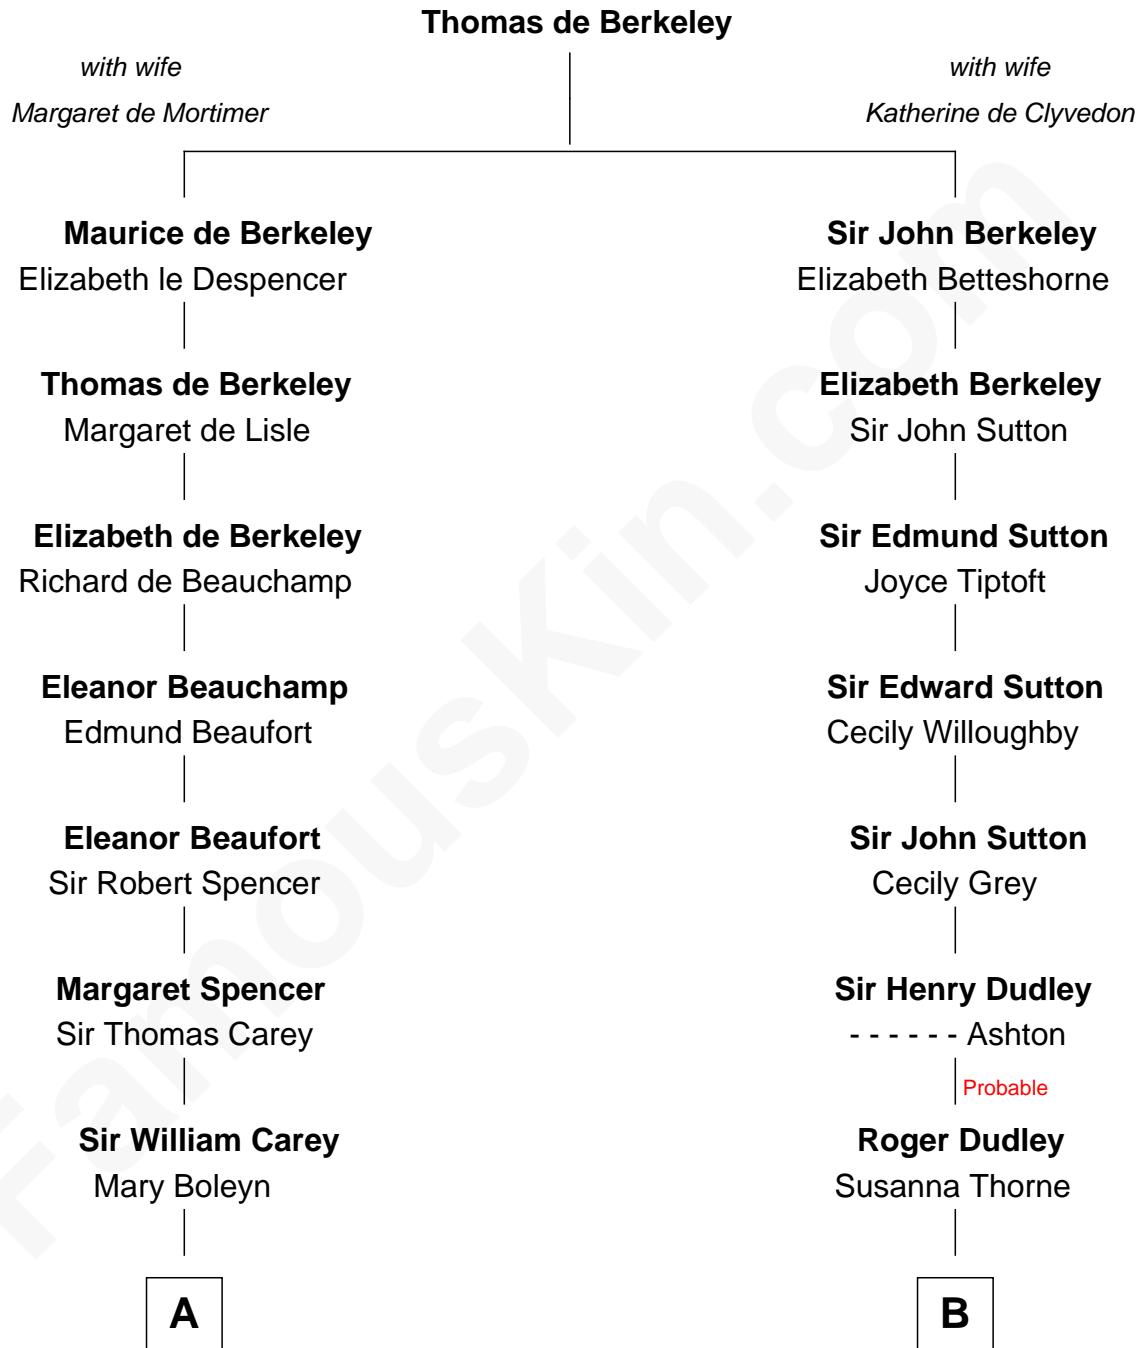

# FamousKin.com

## Relationship Chart of

### Liz Claiborne

*Fashion Designer and Founder of Liz Claiborne Inc.*

18th cousin 1 time removed of

**Herbert Hoover**  
*31st U.S. President*

**C**

**Fernand Claiborne**  
Marie Louise Villeré

**Omer Villere Claiborne**  
Carolyn Louise Fenner