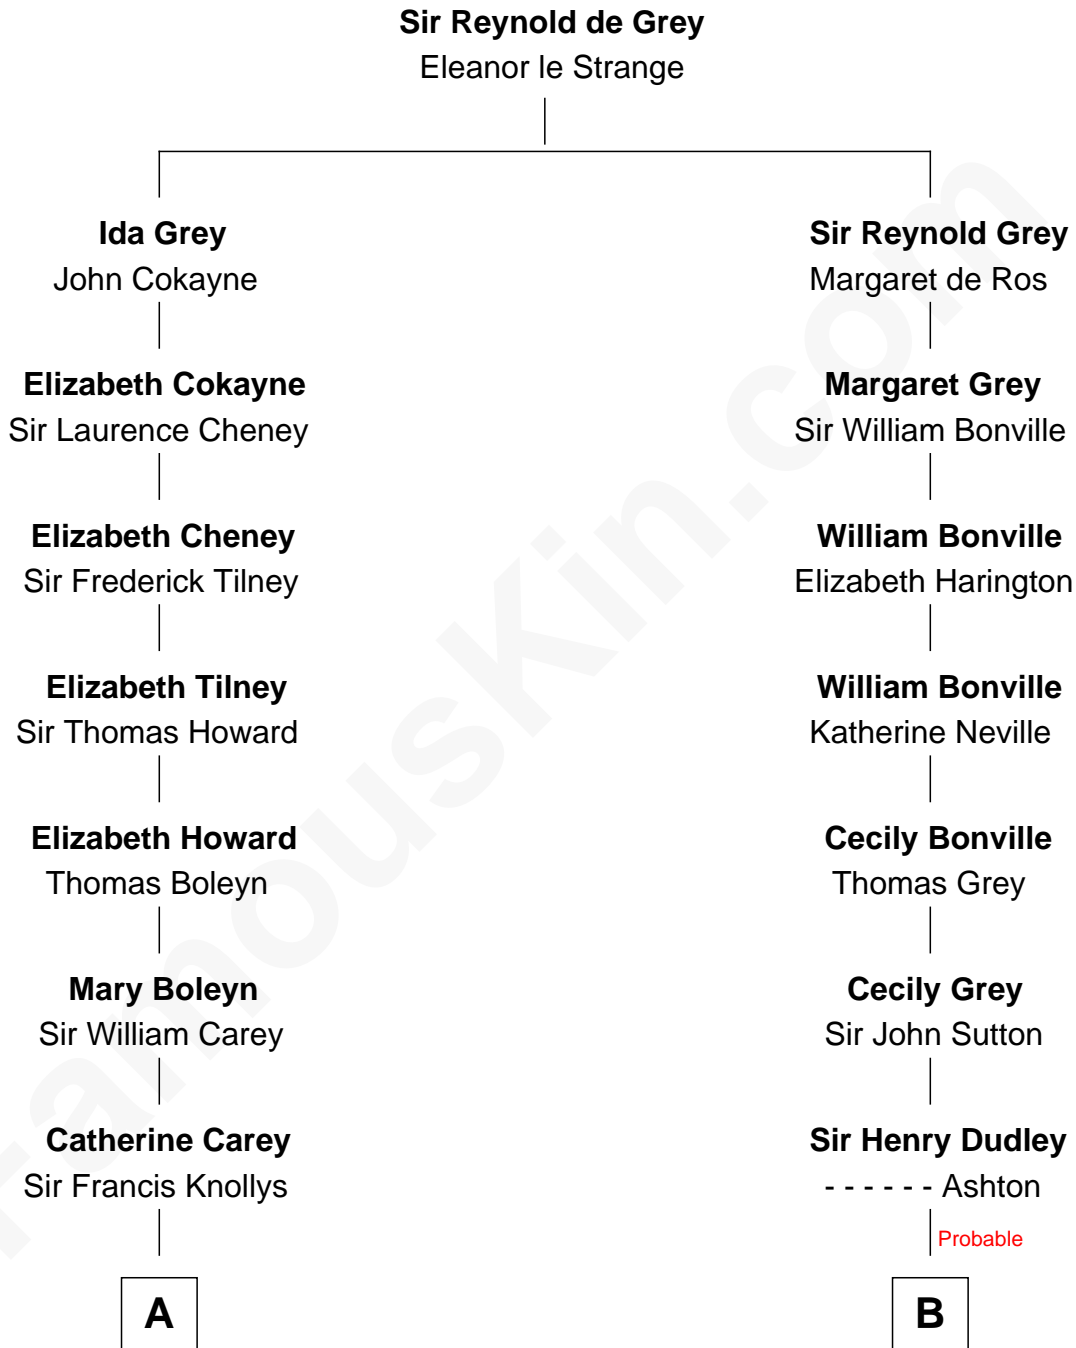

FamousKin.com

Relationship Chart of

Liz Claiborne

Fashion Designer and Founder of Liz Claiborne Inc.

18th cousin 1 time removed of

Herbert Hoover
31st U.S. President

C

Omer Villere Claiborne

Carolyn Louise Fenner

Liz Claiborne

Found of Liz Claiborne Inc.

D

Theodore Minthorn

Mary Wasley

Hulda Randall Minthorn

Jessie Clark Hoover