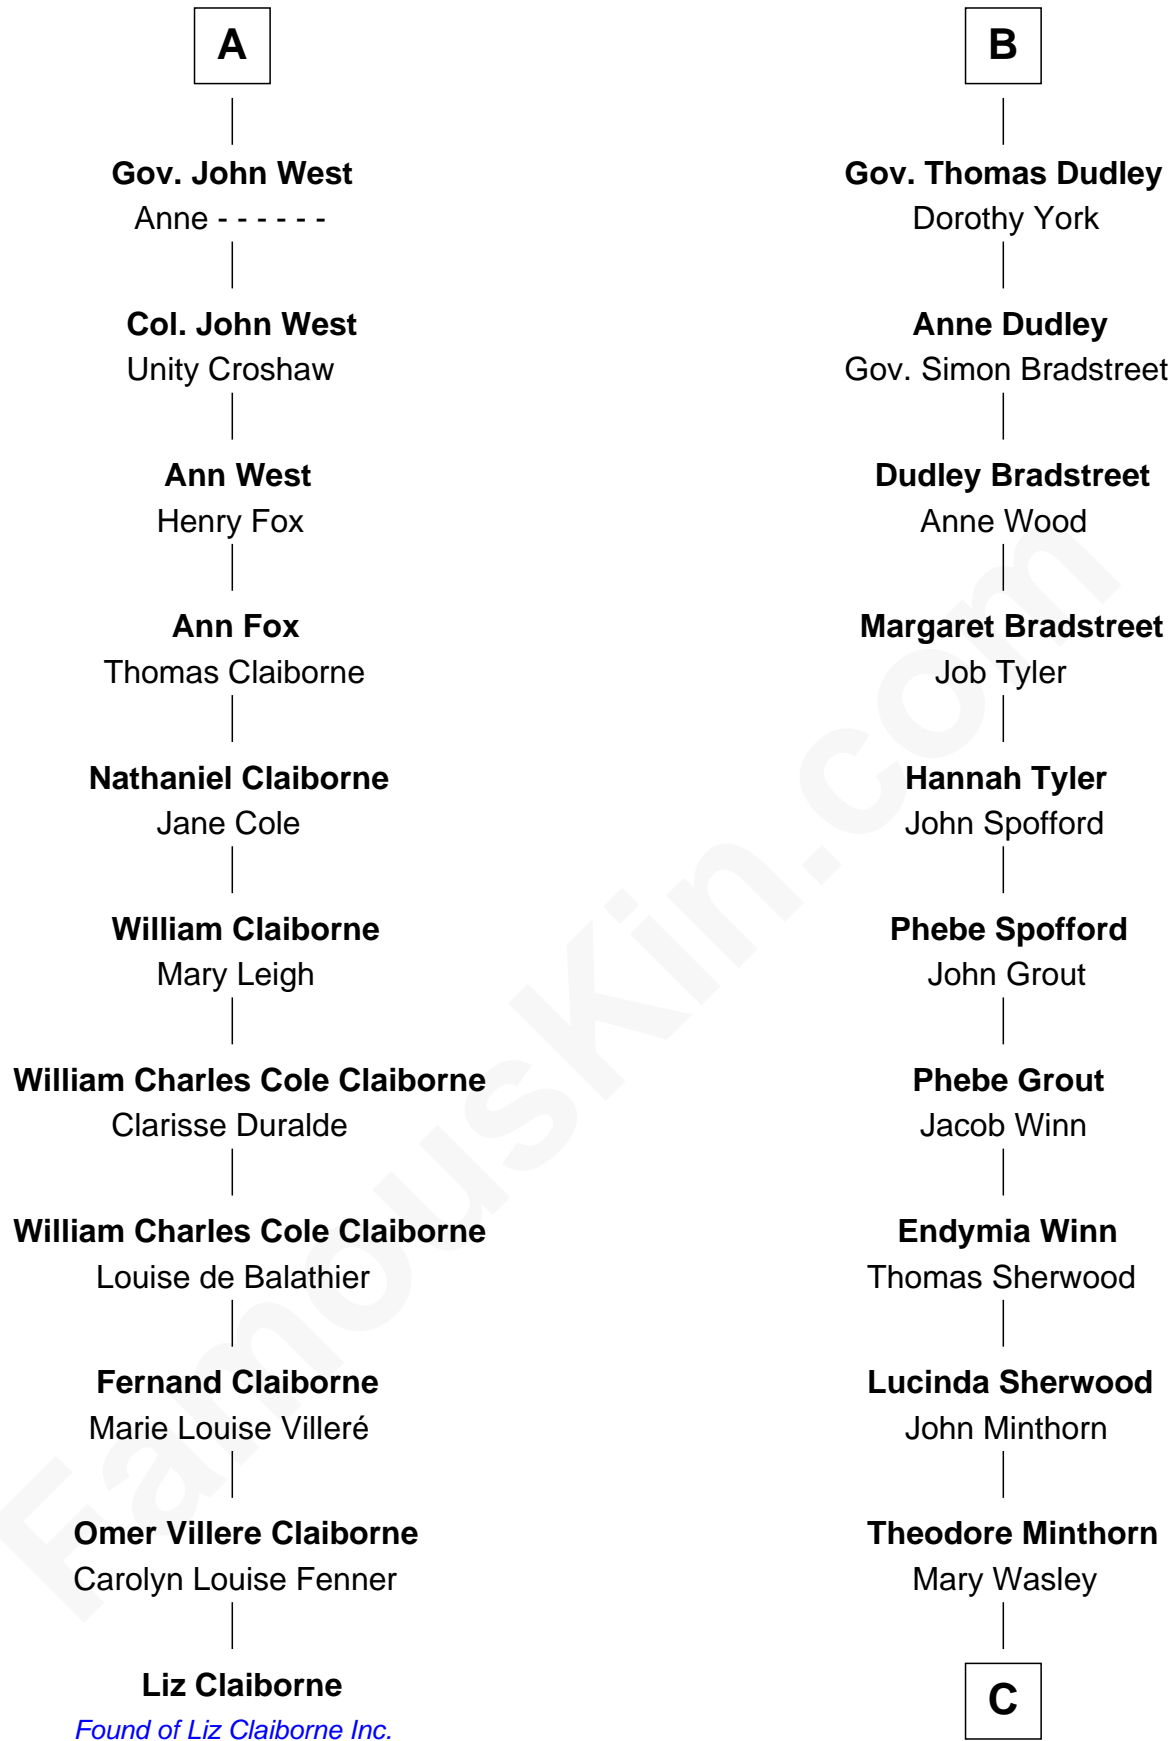

FamousKin.com

Relationship Chart of

Liz Claiborne

Fashion Designer and Founder of Liz Claiborne Inc.

17th cousin 1 time removed of

Herbert Hoover
31st U.S. President

C

Hulda Randall Minthorn

Jessie Clark Hoover

Herbert Hoover

31st U.S. President

FamousKin.com