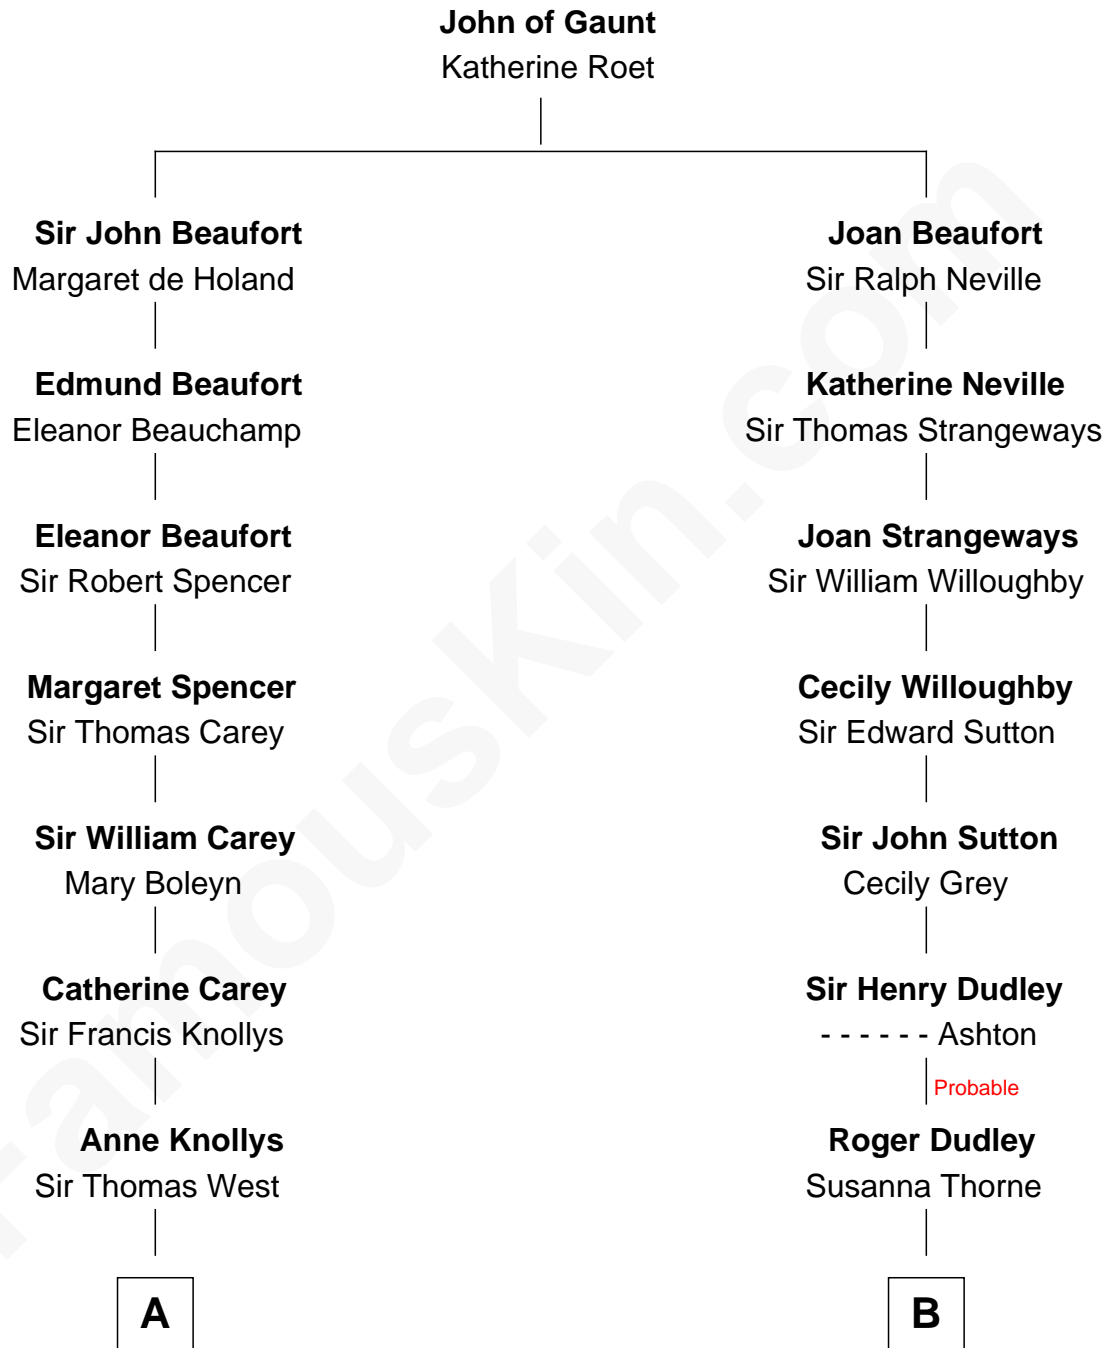

FamousKin.com

Relationship Chart of

Liz Claiborne

Fashion Designer and Founder of Liz Claiborne Inc.

17th cousin 1 time removed of

Herbert Hoover
31st U.S. President

C

Hulda Randall Minthorn

Jessie Clark Hoover

Herbert Hoover

31st U.S. President

FamousKin.com