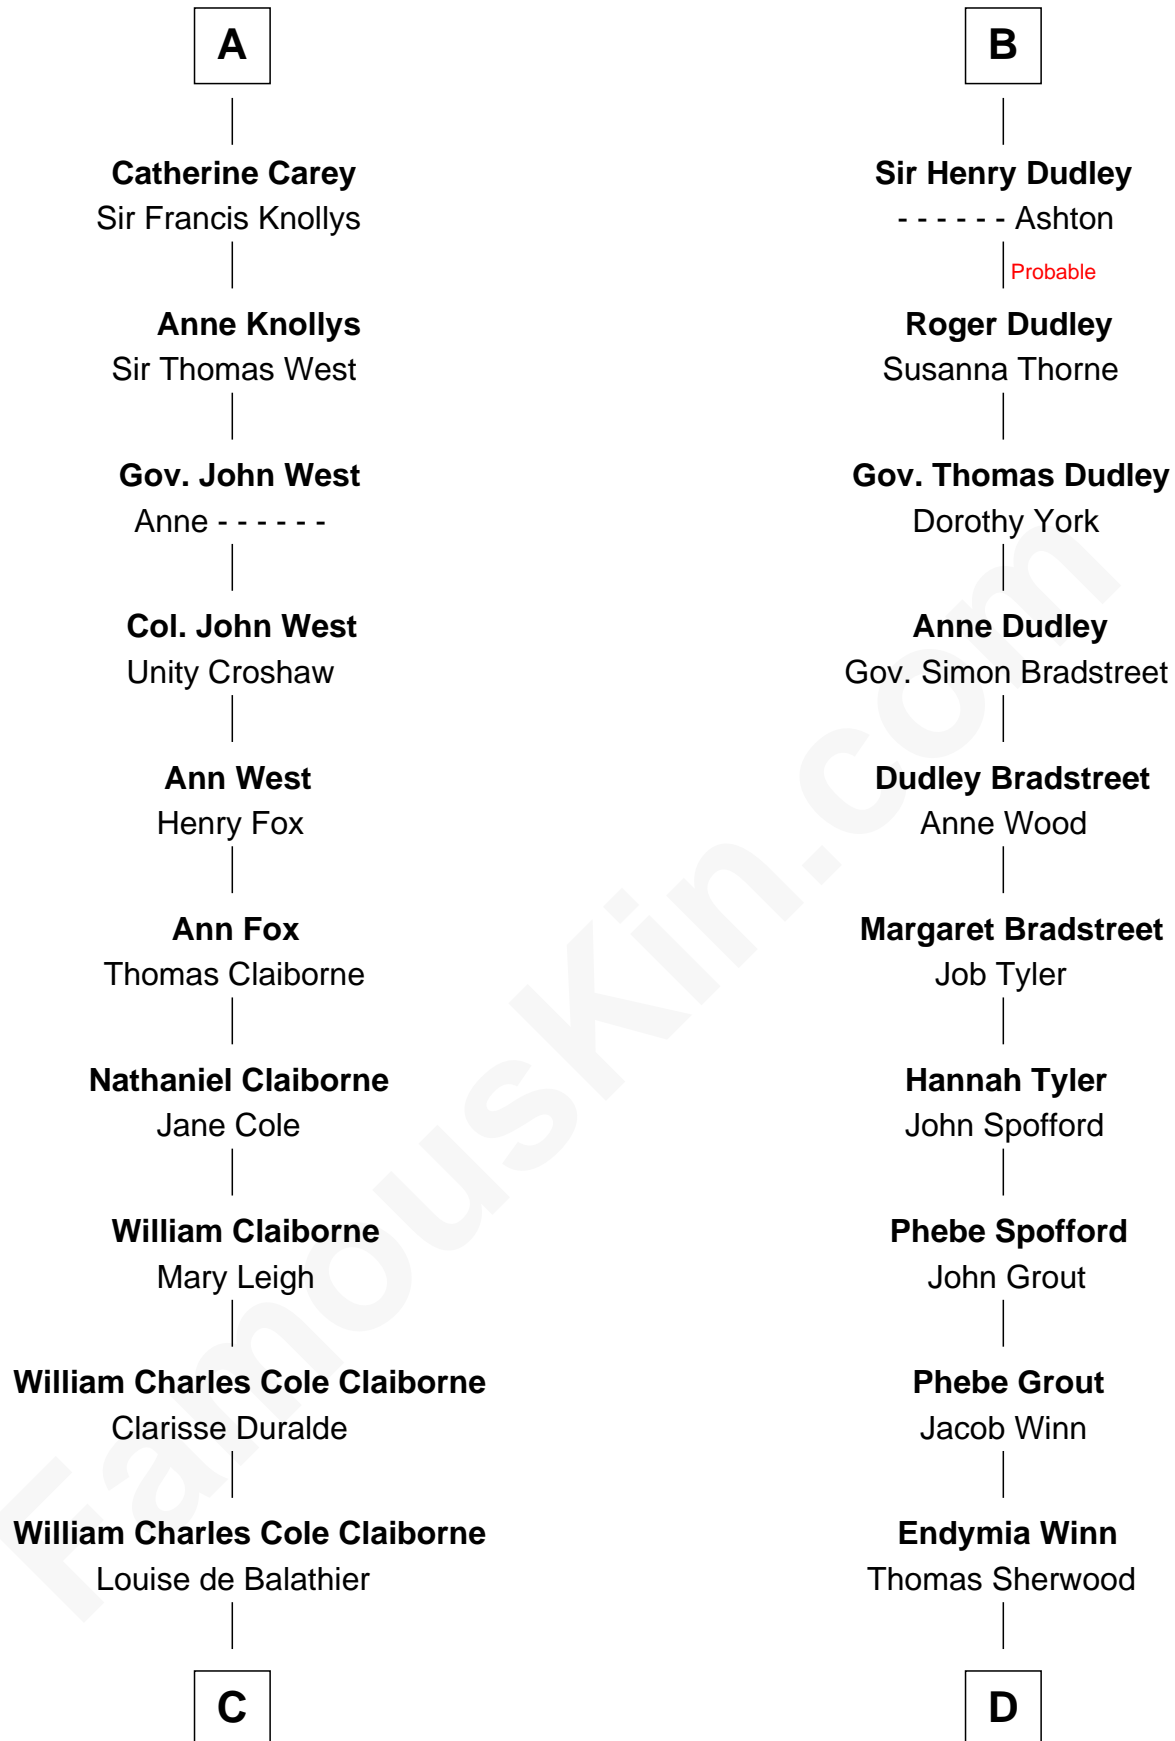

FamousKin.com

Relationship Chart of

Liz Claiborne

Fashion Designer and Founder of Liz Claiborne Inc.

19th cousin 1 time removed of

Herbert Hoover
31st U.S. President

Sir William de Ros
Margery de Badlesmere

C

Fernand Claiborne
Marie Louise Villeré

Omer Villere Claiborne
Carolyn Louise Fenner

Liz Claiborne
Found of Liz Claiborne Inc.

D

Lucinda Sherwood
John Minthorn

Theodore Minthorn
Mary Wasley

Hulda Randall Minthorn
Jessie Clark Hoover