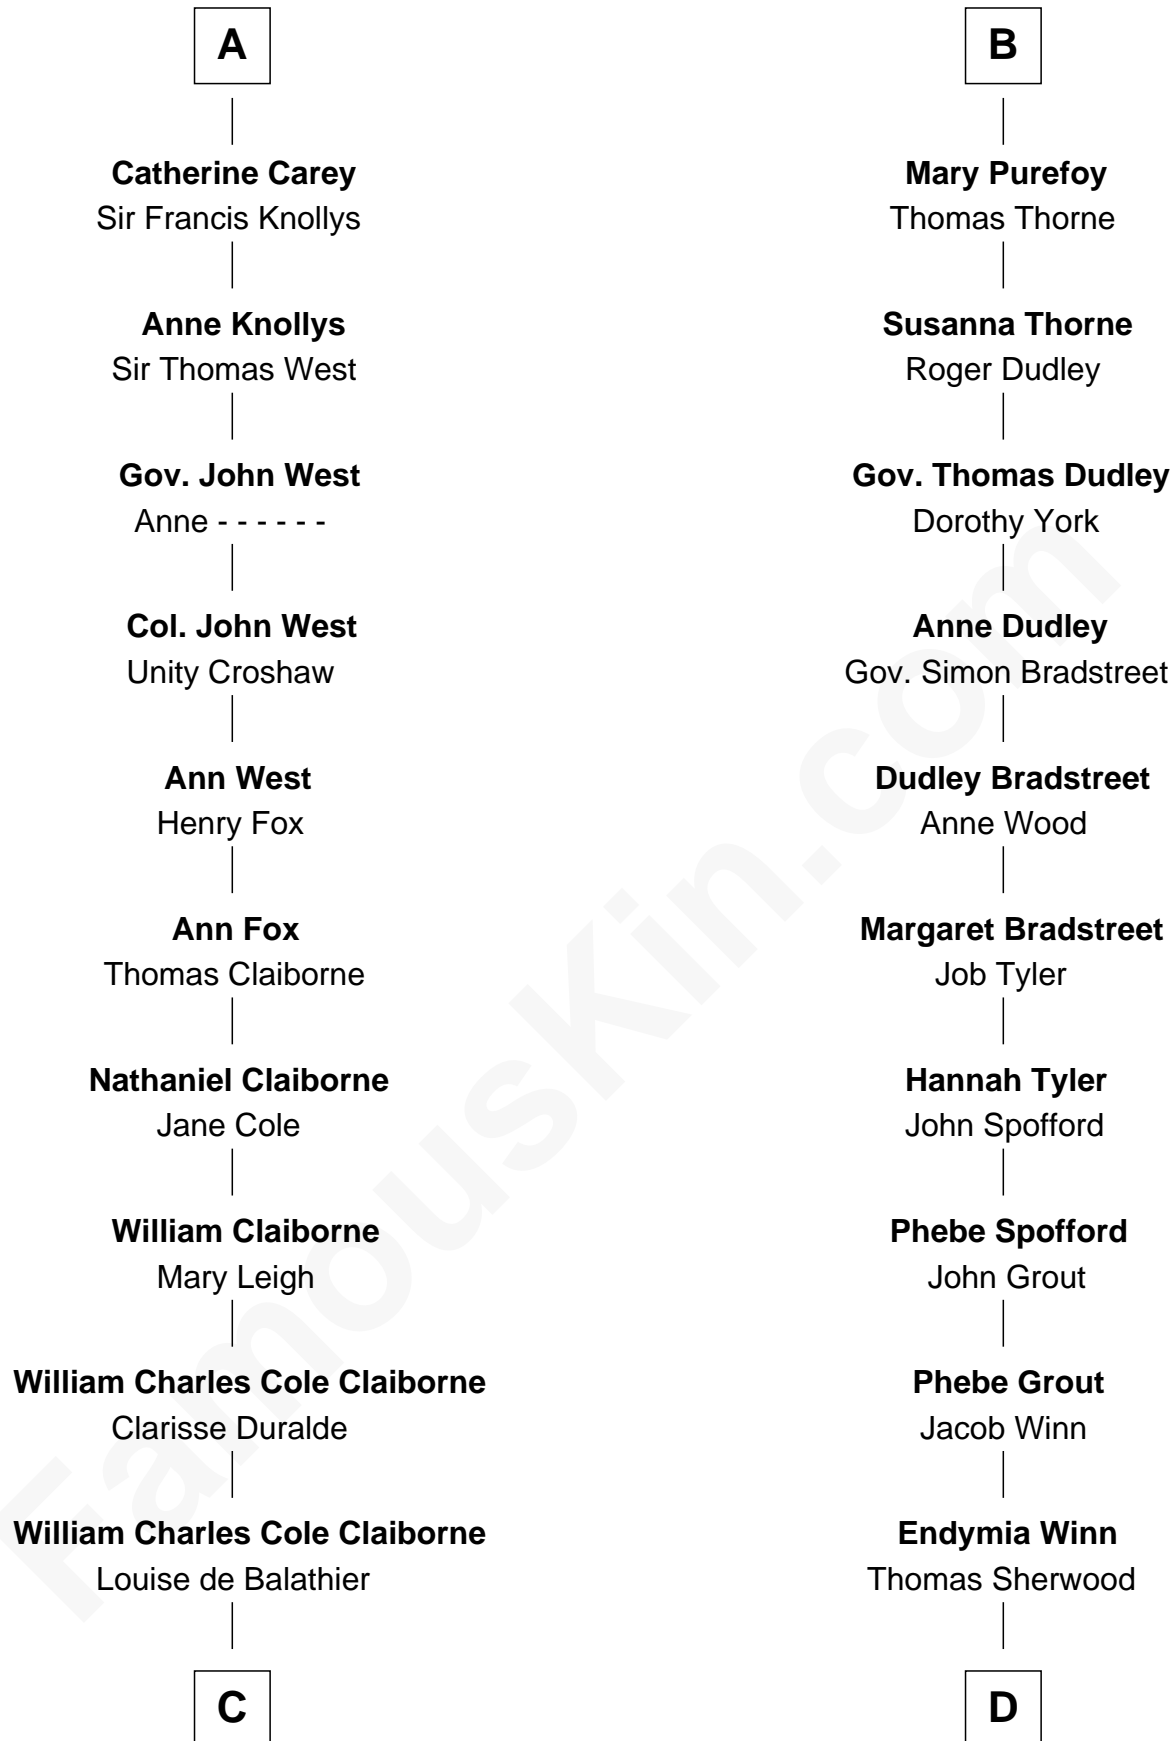

FamousKin.com

Relationship Chart of

Liz Claiborne

Fashion Designer and Founder of Liz Claiborne Inc.

19th cousin 1 time removed of

Herbert Hoover
31st U.S. President

Sir John Howard
Alice de Bois

Sir Robert Howard
Margaret de Scales

Joan Howard
Sir Peter de Brewes

Sir John Howard
Alice Tendring

Beatrice Brewes
Sir Hugh Shirley

Sir Robert Howard
Margaret Mowbray

Sir Ralph Shirley
Joan Basset

Sir John Howard
Katherine Moleyns

Beatrice Shirley
John Brome

Sir Thomas Howard
Elizabeth Tilney

Isabel Brome
John Denton

Elizabeth Howard
Thomas Boleyn

Alice Denton
Nicholas Purefoy

Mary Boleyn
Sir William Carey

Edward Purefoy
Anne Fettiplace

A

B

C

Fernand Claiborne
Marie Louise Villeré

Omer Villere Claiborne
Carolyn Louise Fenner

Liz Claiborne
Found of Liz Claiborne Inc.

D

Lucinda Sherwood
John Minthorn

Theodore Minthorn
Mary Wasley

Hulda Randall Minthorn
Jessie Clark Hoover