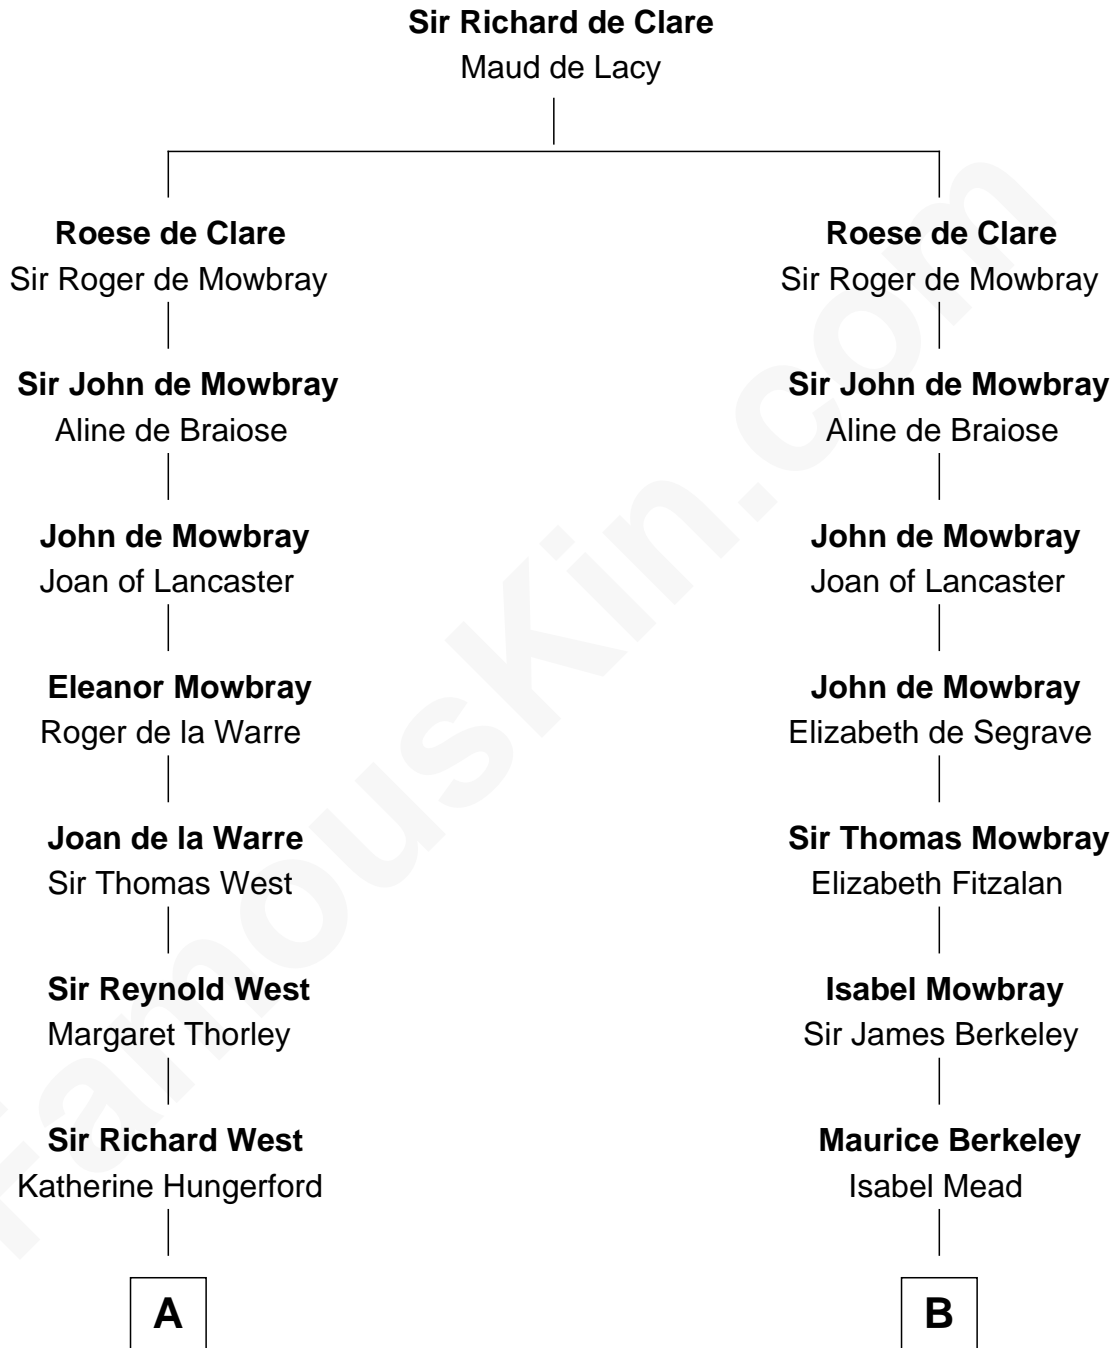

FamousKin.com

Relationship Chart of

Liz Claiborne

Fashion Designer and Founder of Liz Claiborne Inc.

17th cousin 4 times removed of

Samuel Prescott

Completed Paul Revere's Midnight Ride

C

William Charles Cole Claiborne

Clarisse Duralde

William Charles Cole Claiborne

Louise de Balathier

Fernand Claiborne

Marie Louise Villeré

Omer Villere Claiborne

Carolyn Louise Fenner