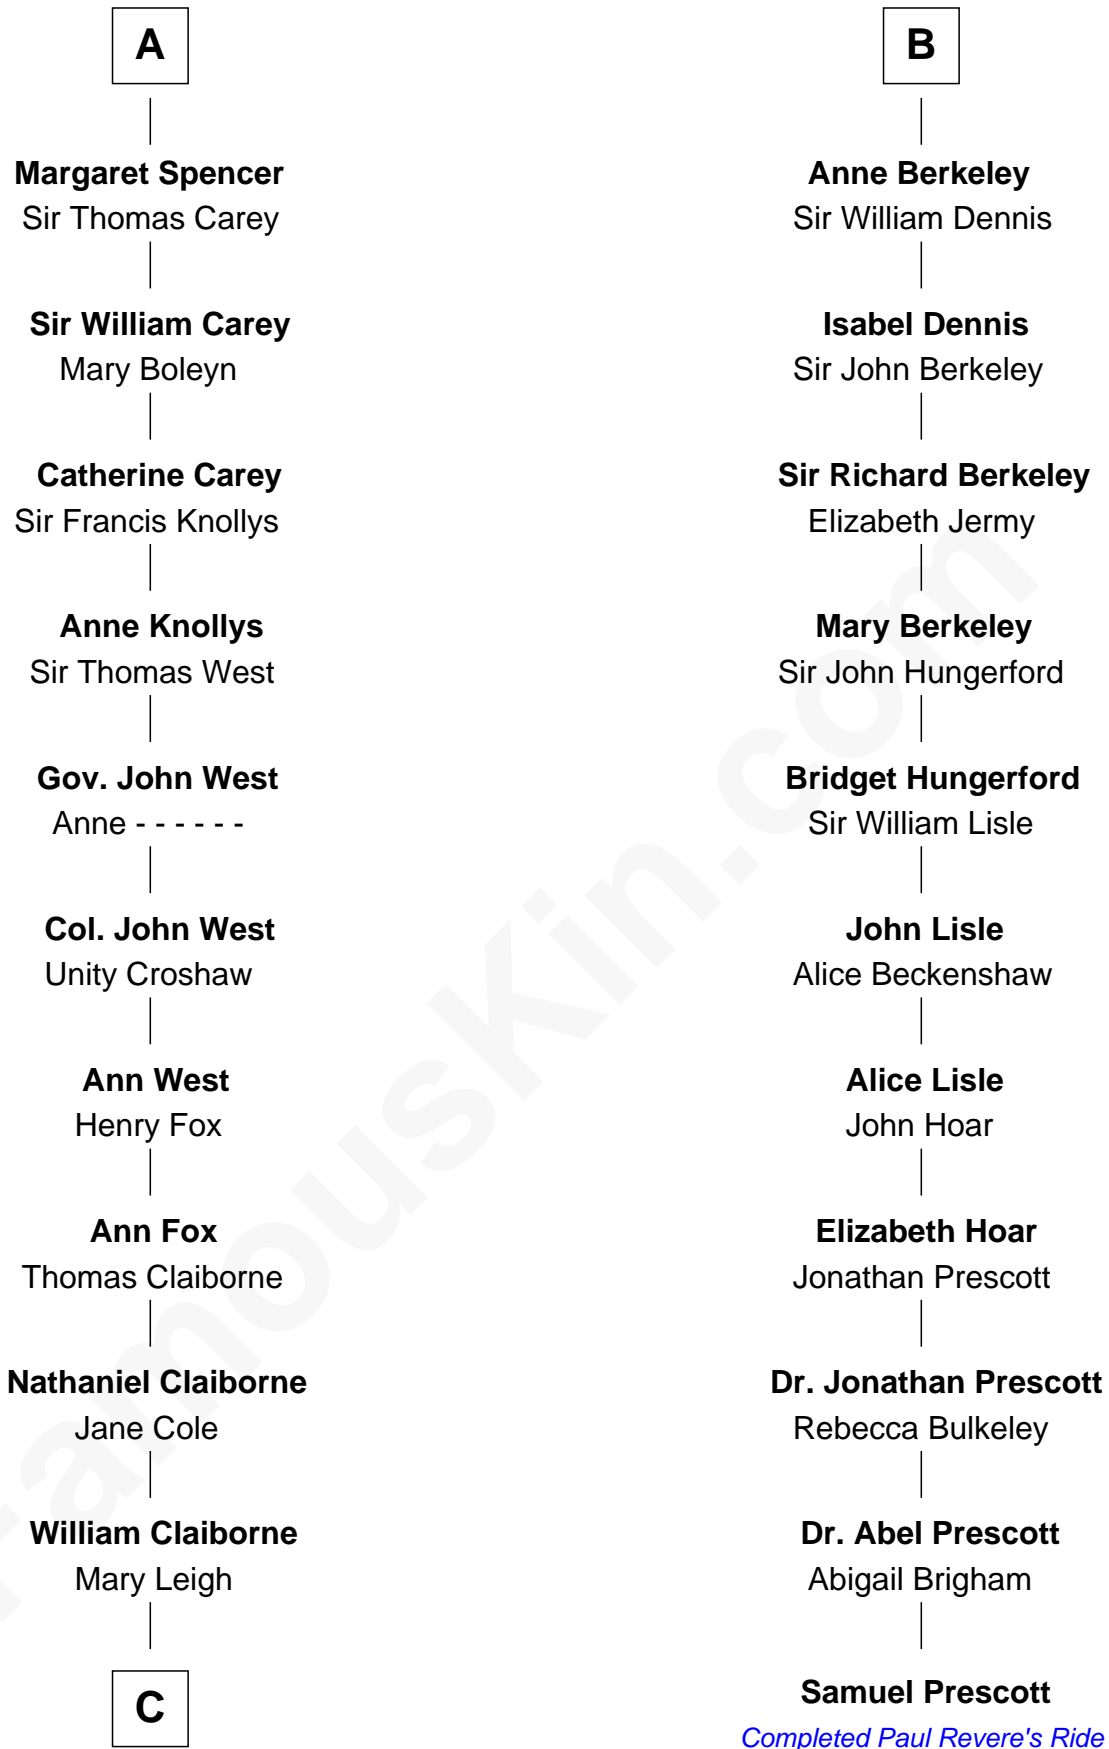

FamousKin.com

Relationship Chart of

Liz Claiborne

Fashion Designer and Founder of Liz Claiborne Inc.

17th cousin 4 times removed of

Samuel Prescott

Completed Paul Revere's Midnight Ride

C

William Charles Cole Claiborne

Clarisse Duralde

William Charles Cole Claiborne

Louise de Balathier

Fernand Claiborne

Marie Louise Villeré

Omer Villere Claiborne

Carolyn Louise Fenner