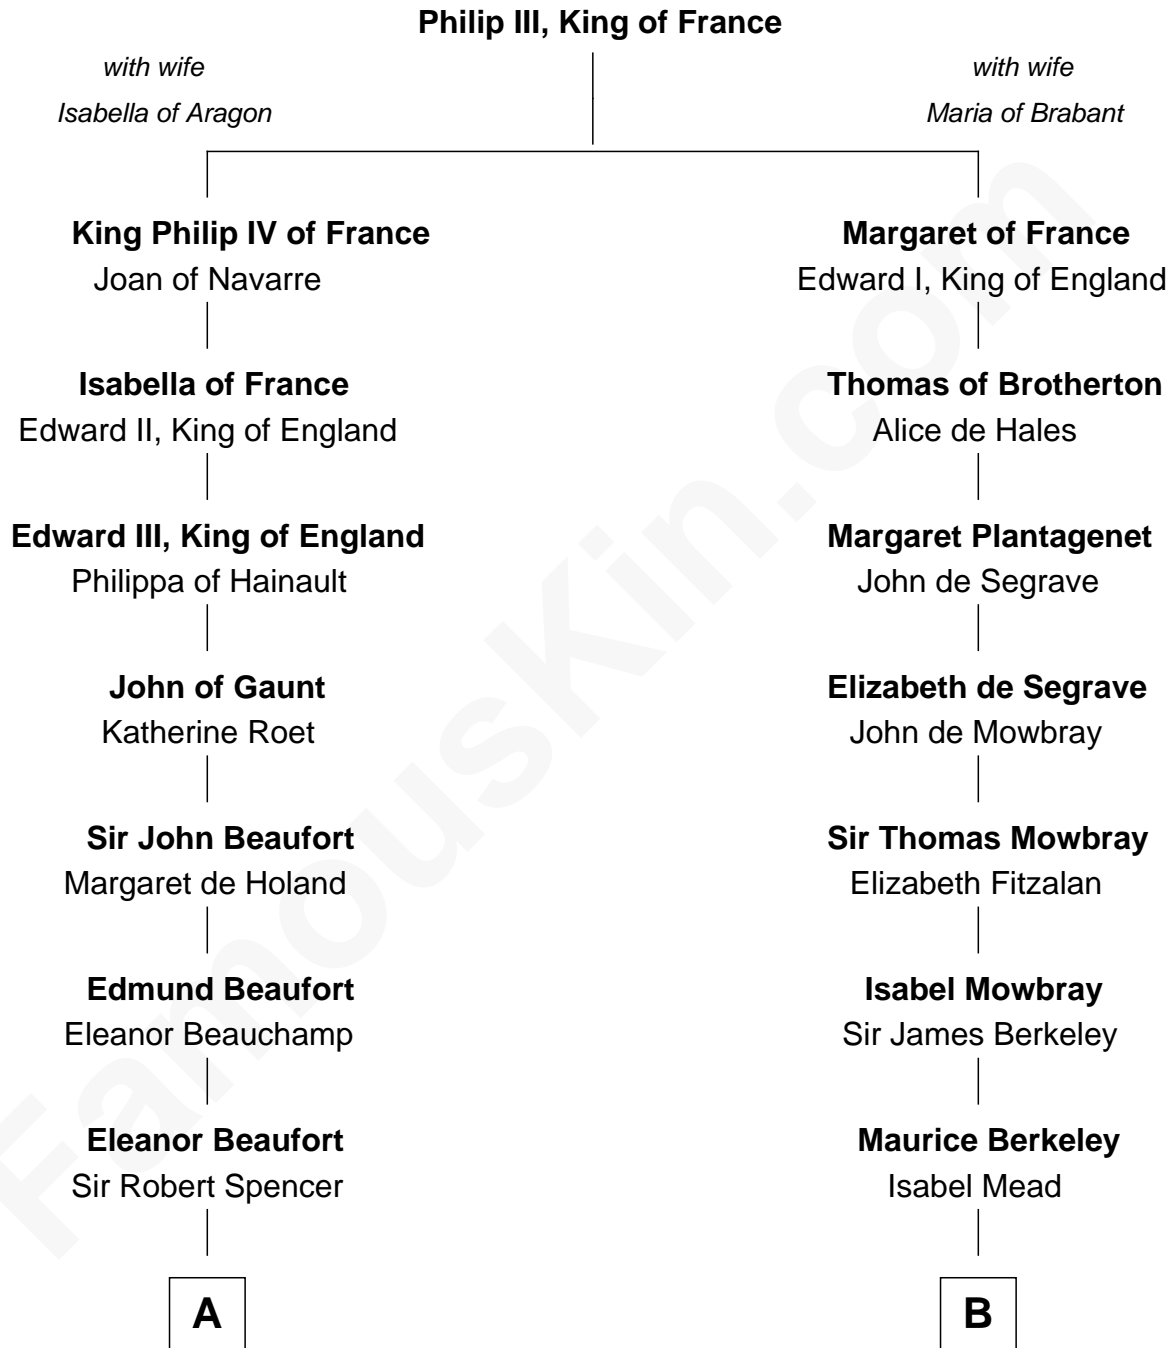

FamousKin.com

Relationship Chart of

Liz Claiborne

Fashion Designer and Founder of Liz Claiborne Inc.

17th cousin 4 times removed of

Samuel Prescott

Completed Paul Revere's Midnight Ride

C

William Charles Cole Claiborne

Clarisse Duralde

William Charles Cole Claiborne

Louise de Balathier

Fernand Claiborne

Marie Louise Villeré

Omer Villere Claiborne

Carolyn Louise Fenner