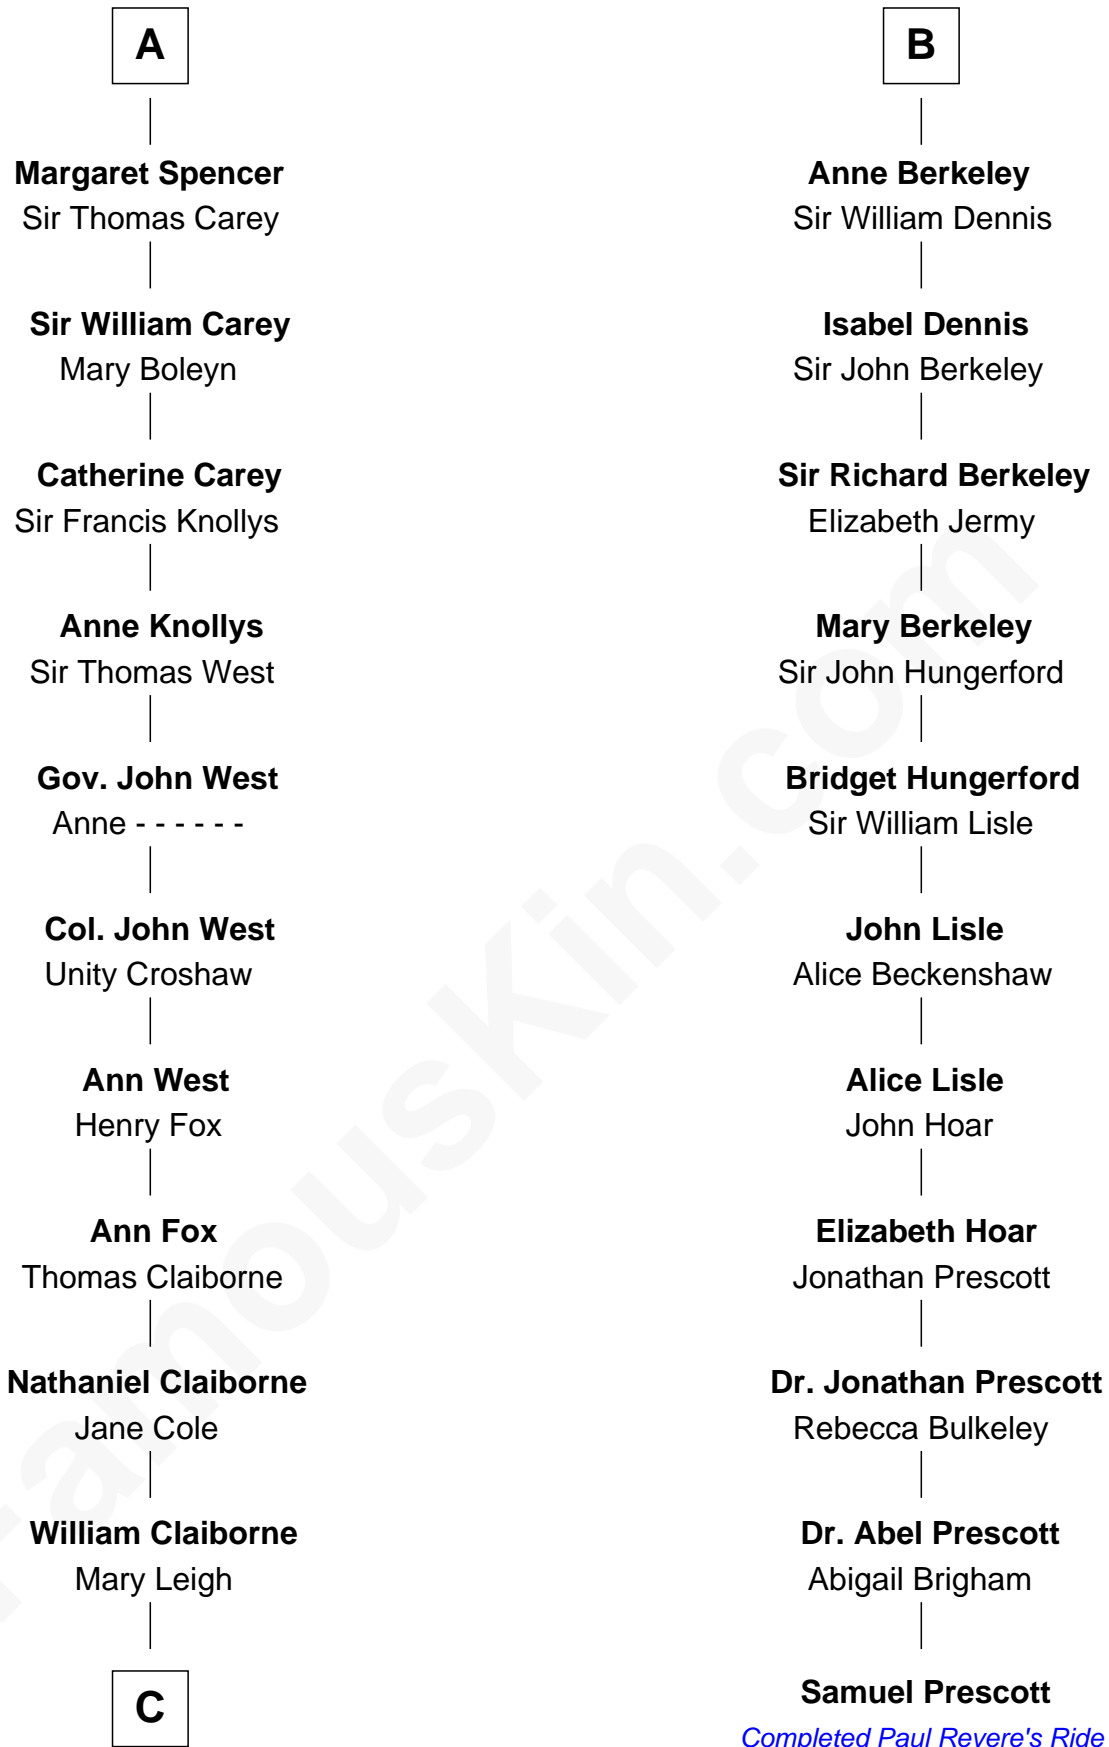

FamousKin.com

Relationship Chart of

Liz Claiborne

Fashion Designer and Founder of Liz Claiborne Inc.

17th cousin 4 times removed of

Samuel Prescott

Completed Paul Revere's Midnight Ride

C

William Charles Cole Claiborne

Clarisse Duralde

William Charles Cole Claiborne

Louise de Balathier

Fernand Claiborne

Marie Louise Villeré

Omer Villere Claiborne

Carolyn Louise Fenner