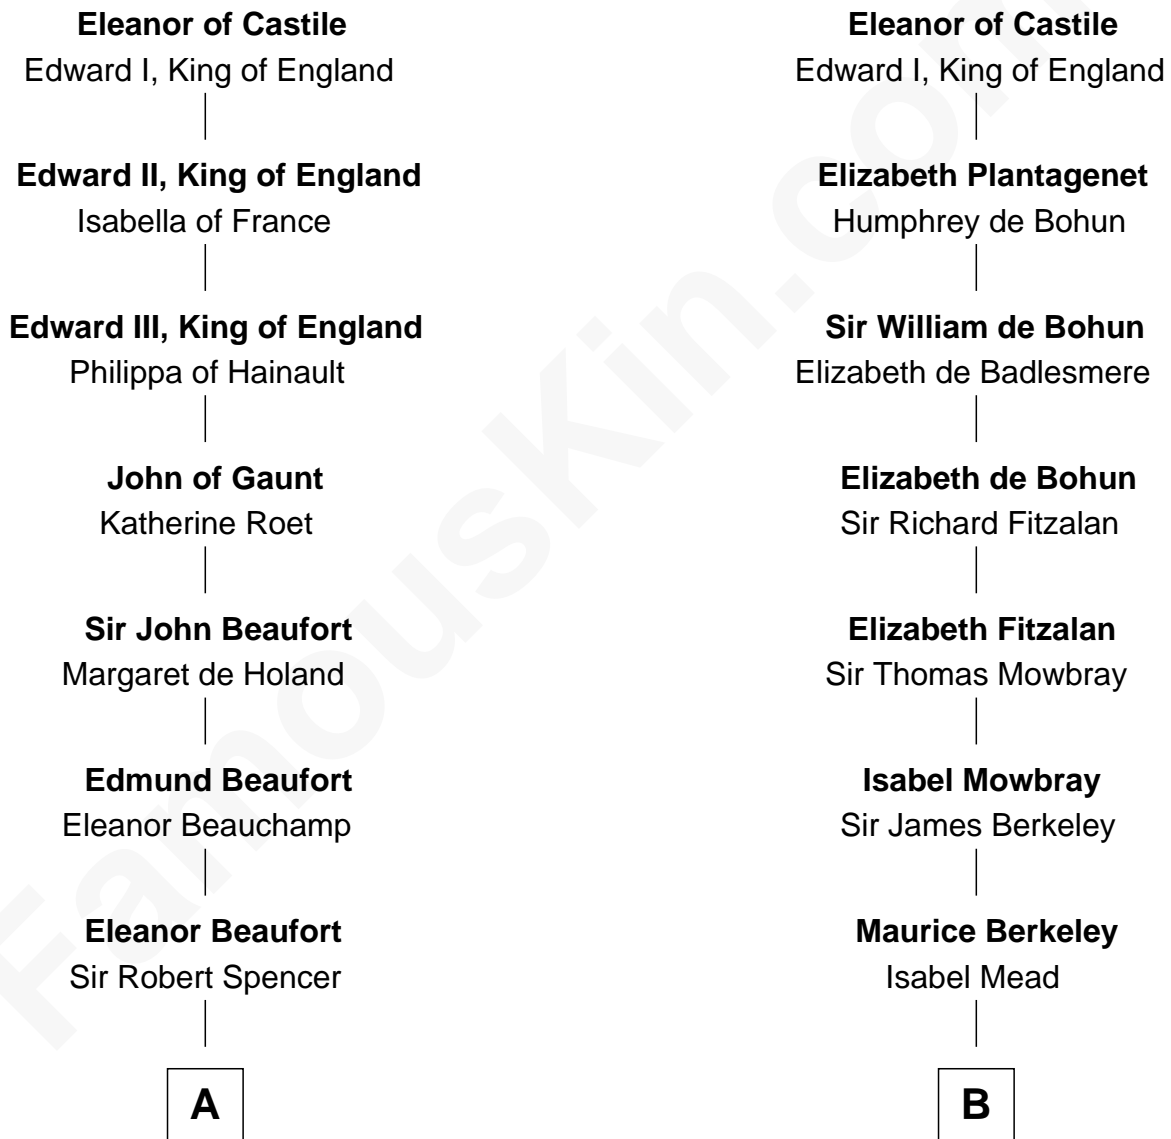

## Relationship Chart of

### Liz Claiborne

*Fashion Designer and Founder of Liz Claiborne Inc.*

17th cousin 4 times removed of

### Samuel Prescott

*Completed Paul Revere's Midnight Ride*

**Ferdinand III, King of Castile**

Joanna of Ponthieu

**C**

William Charles Cole Claiborne

Clarisse Duralde

William Charles Cole Claiborne