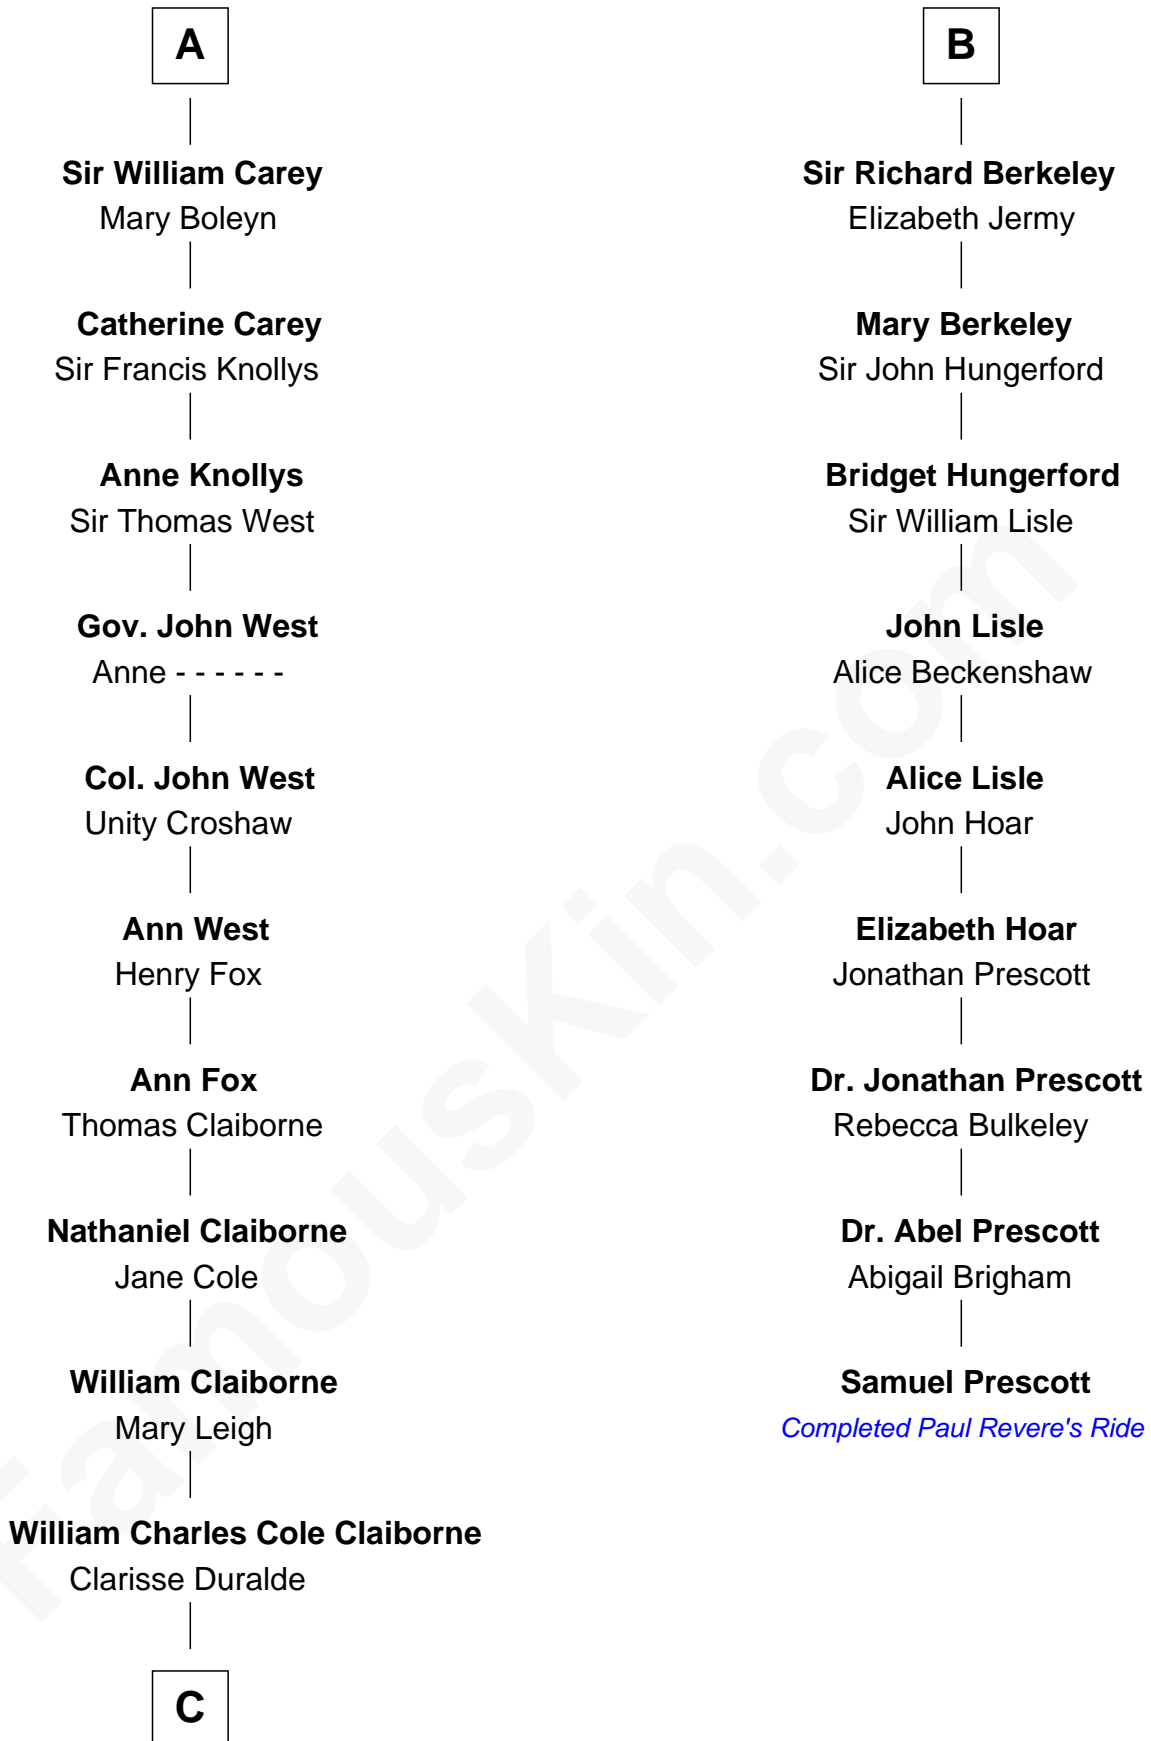

FamousKin.com

Relationship Chart of

Liz Claiborne

Fashion Designer and Founder of Liz Claiborne Inc.

15th cousin 5 times removed of

Samuel Prescott

Completed Paul Revere's Midnight Ride

Sir Maurice de Berkeley

Eve la Zouche

C

—
William Charles Cole Claiborne

Louise de Balathier

—
Fernand Claiborne

Marie Louise Villeré

—
Omer Villere Claiborne

Carolyn Louise Fenner

—
Liz Claiborne

Found of Liz Claiborne Inc.

FamousKin.com