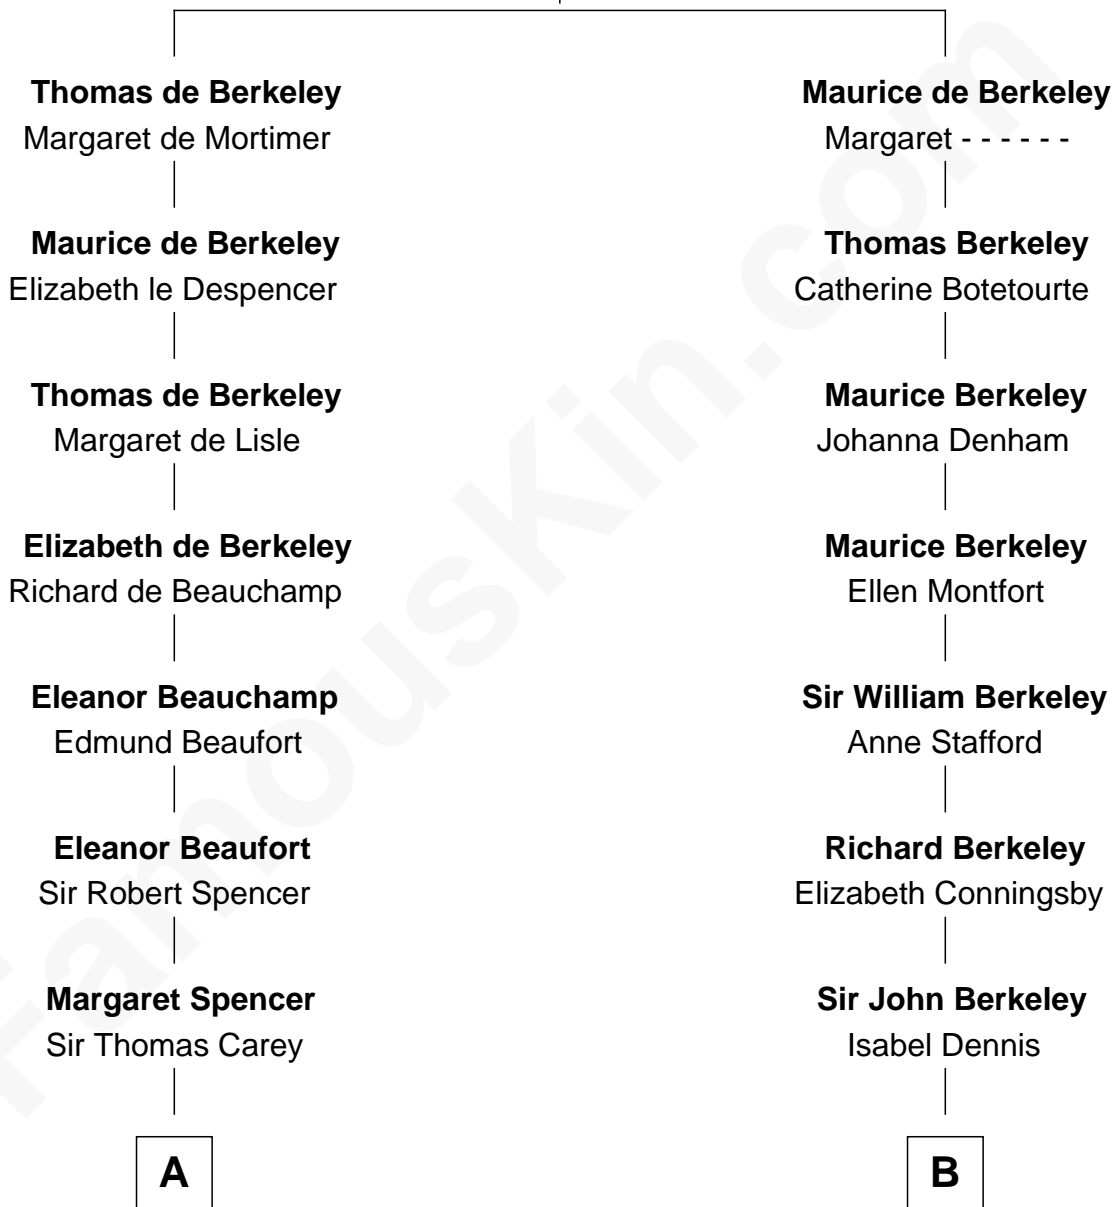

FamousKin.com

Relationship Chart of

Liz Claiborne

Fashion Designer and Founder of Liz Claiborne Inc.

15th cousin 5 times removed of

Samuel Prescott

Completed Paul Revere's Midnight Ride

Sir Maurice de Berkeley

Eve la Zouche

C

—
William Charles Cole Claiborne

Louise de Balathier

—
Fernand Claiborne

Marie Louise Villeré

—
Omer Villere Claiborne

Carolyn Louise Fenner

—
Liz Claiborne

Found of Liz Claiborne Inc.

FamousKin.com