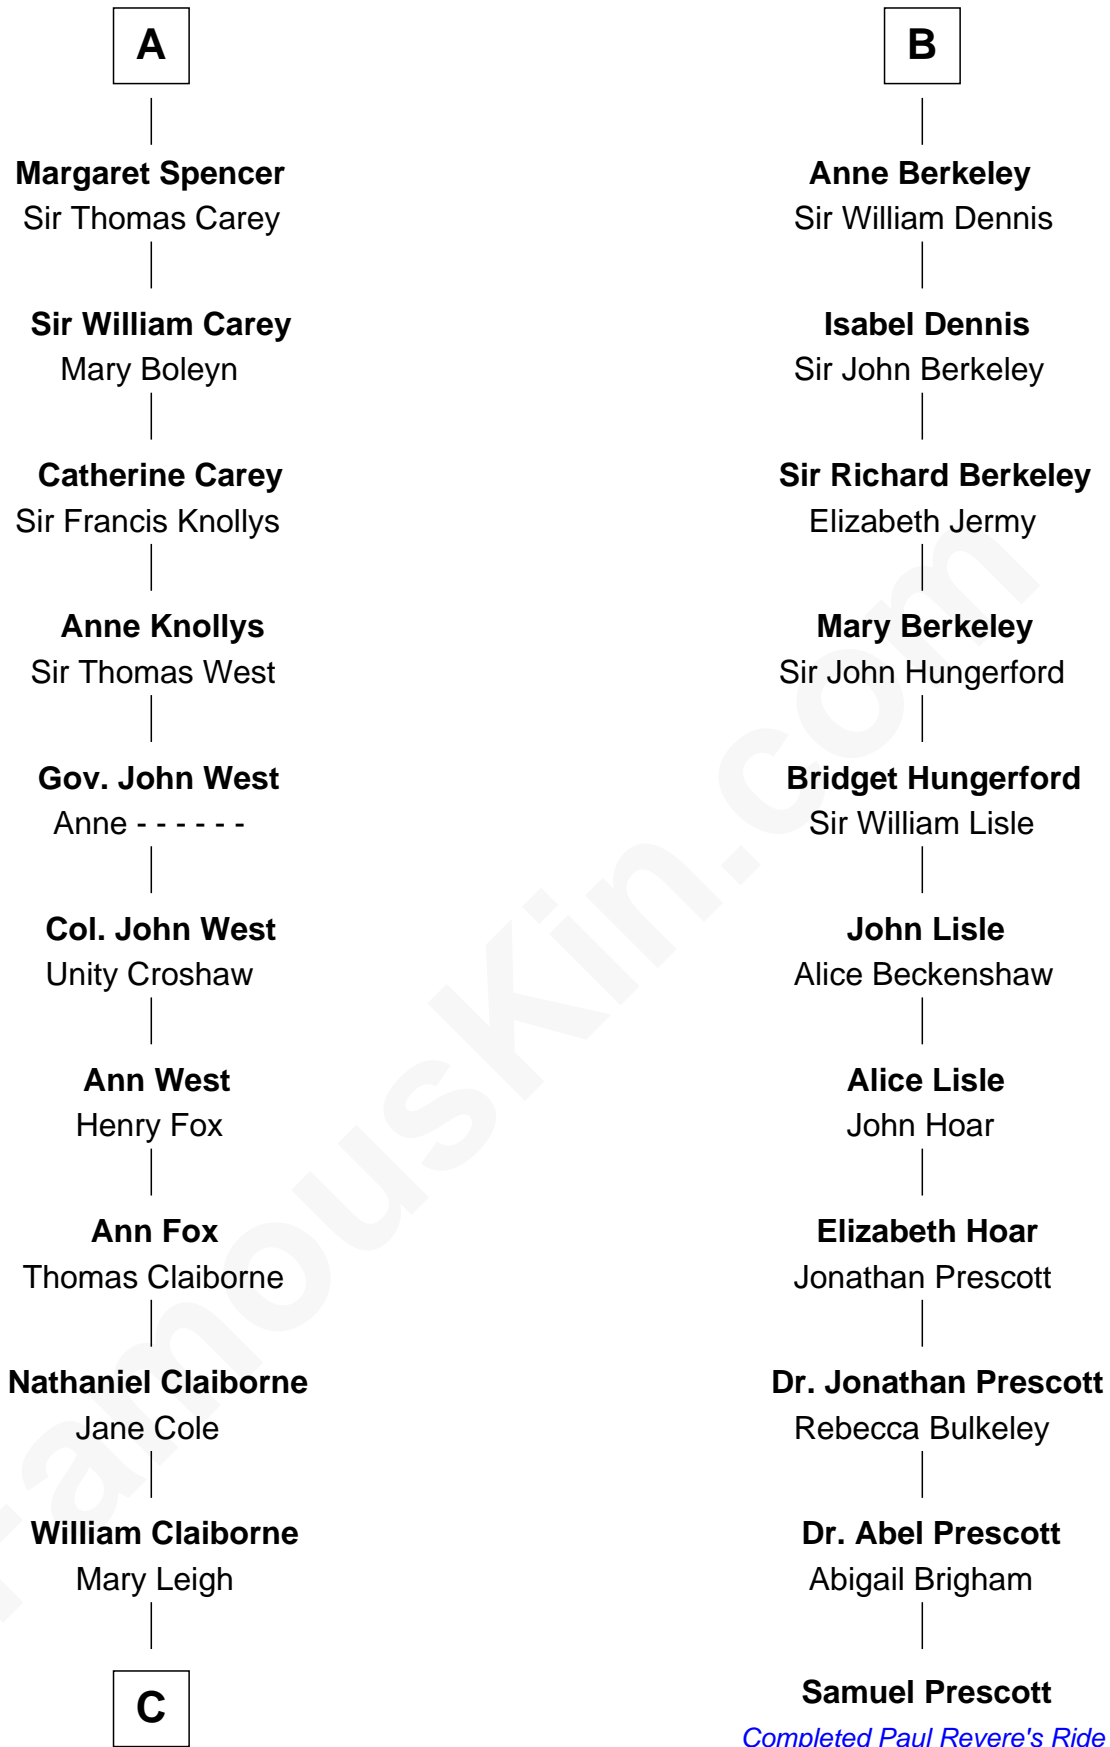

## Relationship Chart of

### Liz Claiborne

*Fashion Designer and Founder of Liz Claiborne Inc.*

17th cousin 4 times removed of

### Samuel Prescott

*Completed Paul Revere's Midnight Ride*

**C**

William Charles Cole Claiborne

Clarisse Duralde

William Charles Cole Claiborne

Louise de Balathier

Fernand Claiborne