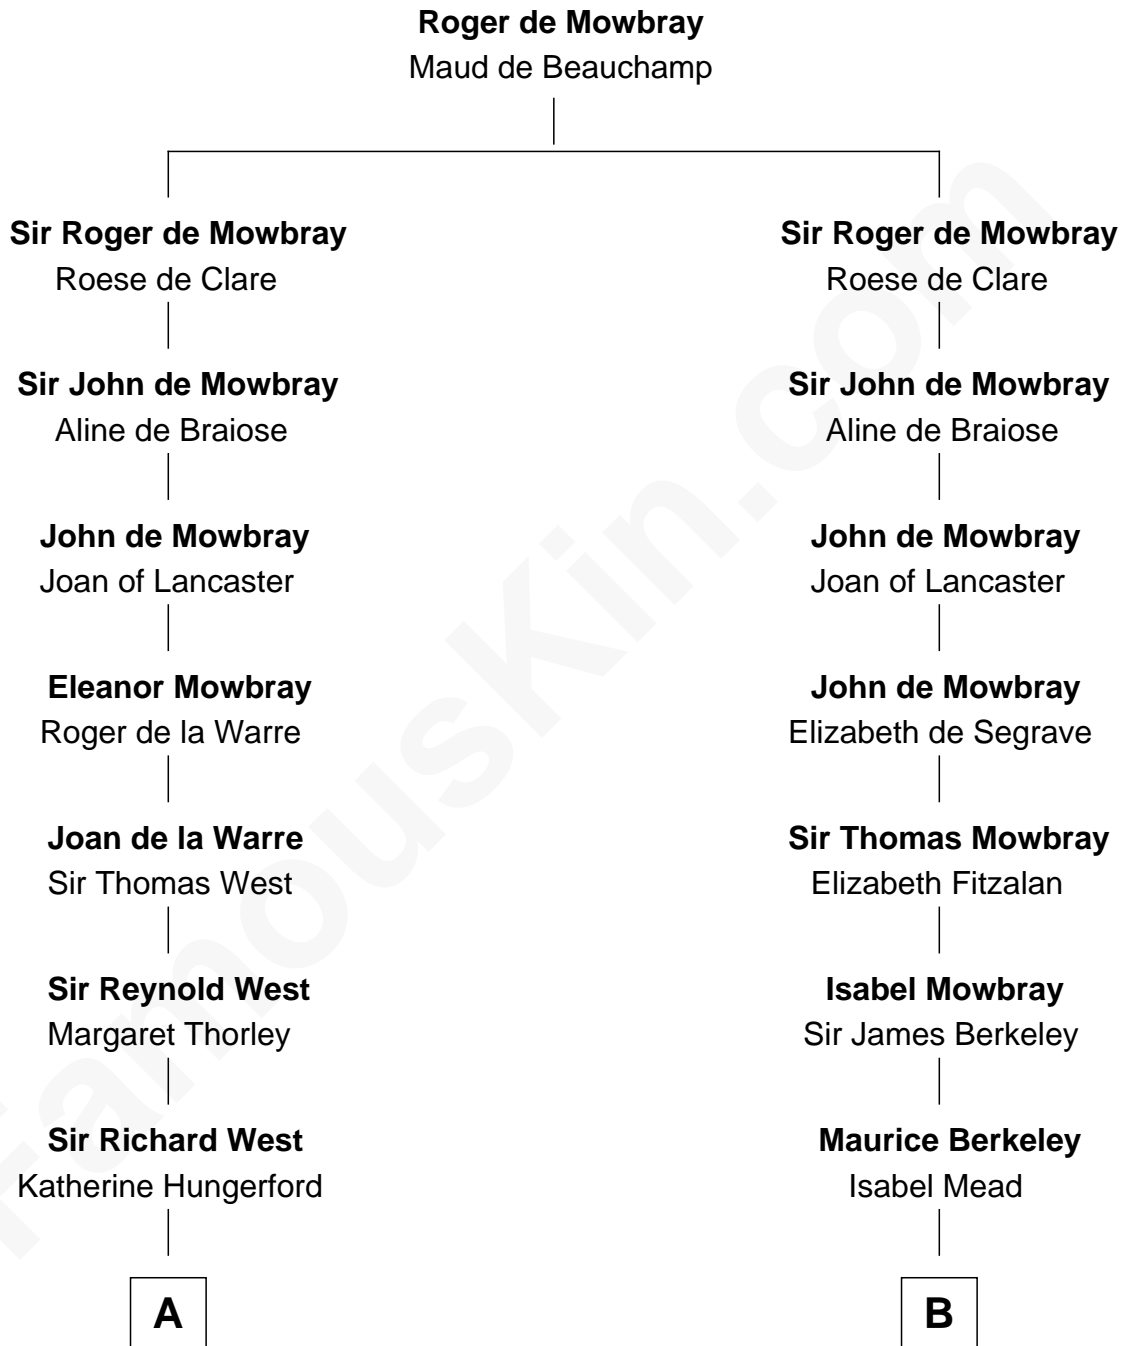

FamousKin.com

Relationship Chart of

Liz Claiborne

Fashion Designer and Founder of Liz Claiborne Inc.

17th cousin 4 times removed of

Samuel Prescott

Completed Paul Revere's Midnight Ride

C

William Charles Cole Claiborne

Clarisse Duralde

William Charles Cole Claiborne

Louise de Balathier

Fernand Claiborne

Marie Louise Villeré

Omer Villere Claiborne

Carolyn Louise Fenner