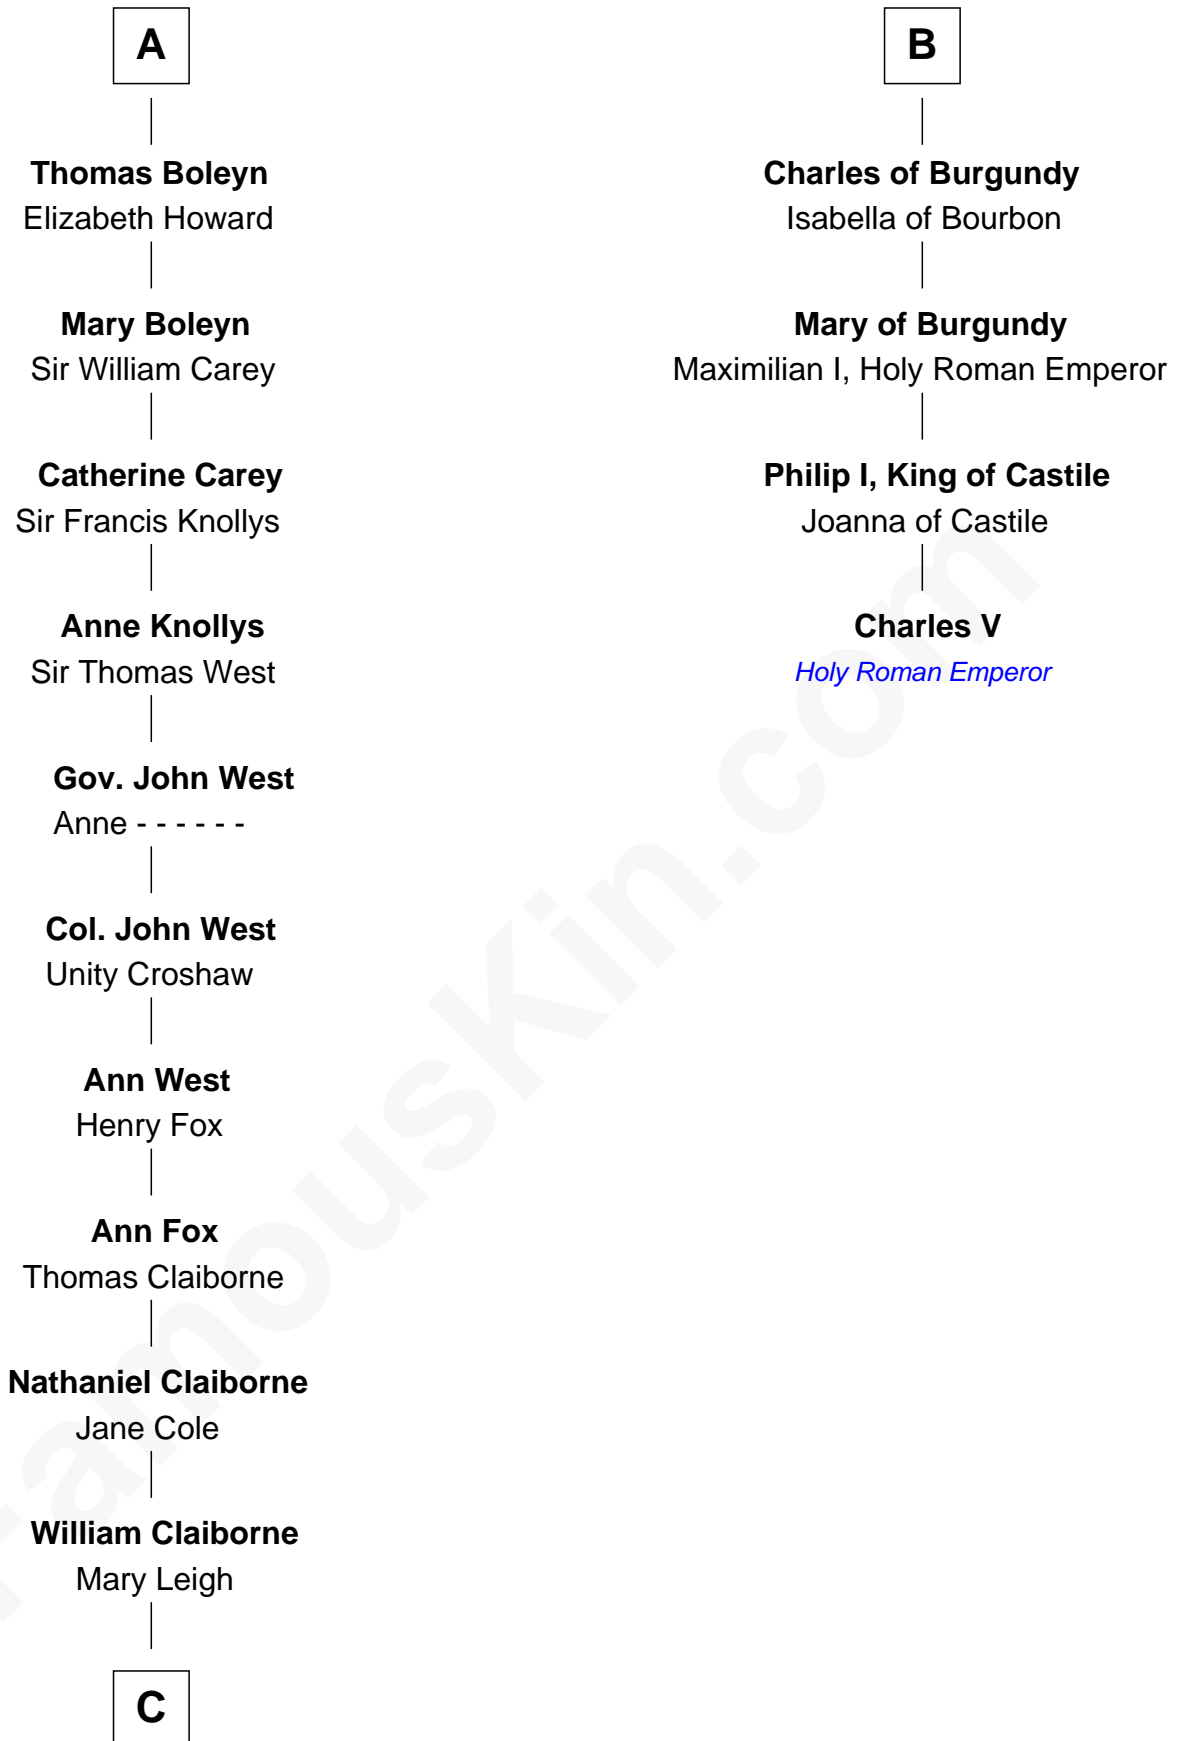

## Relationship Chart of

### Liz Claiborne

*Fashion Designer and Founder of Liz Claiborne Inc.*

10th cousin 11 times removed of

### Charles V

*Holy Roman Emperor*

**Sir John FitzGeoffrey**

Isabel le Bigod

**C**

**William Charles Cole Claiborne**

Clarisse Duralde

**William Charles Cole Claiborne**