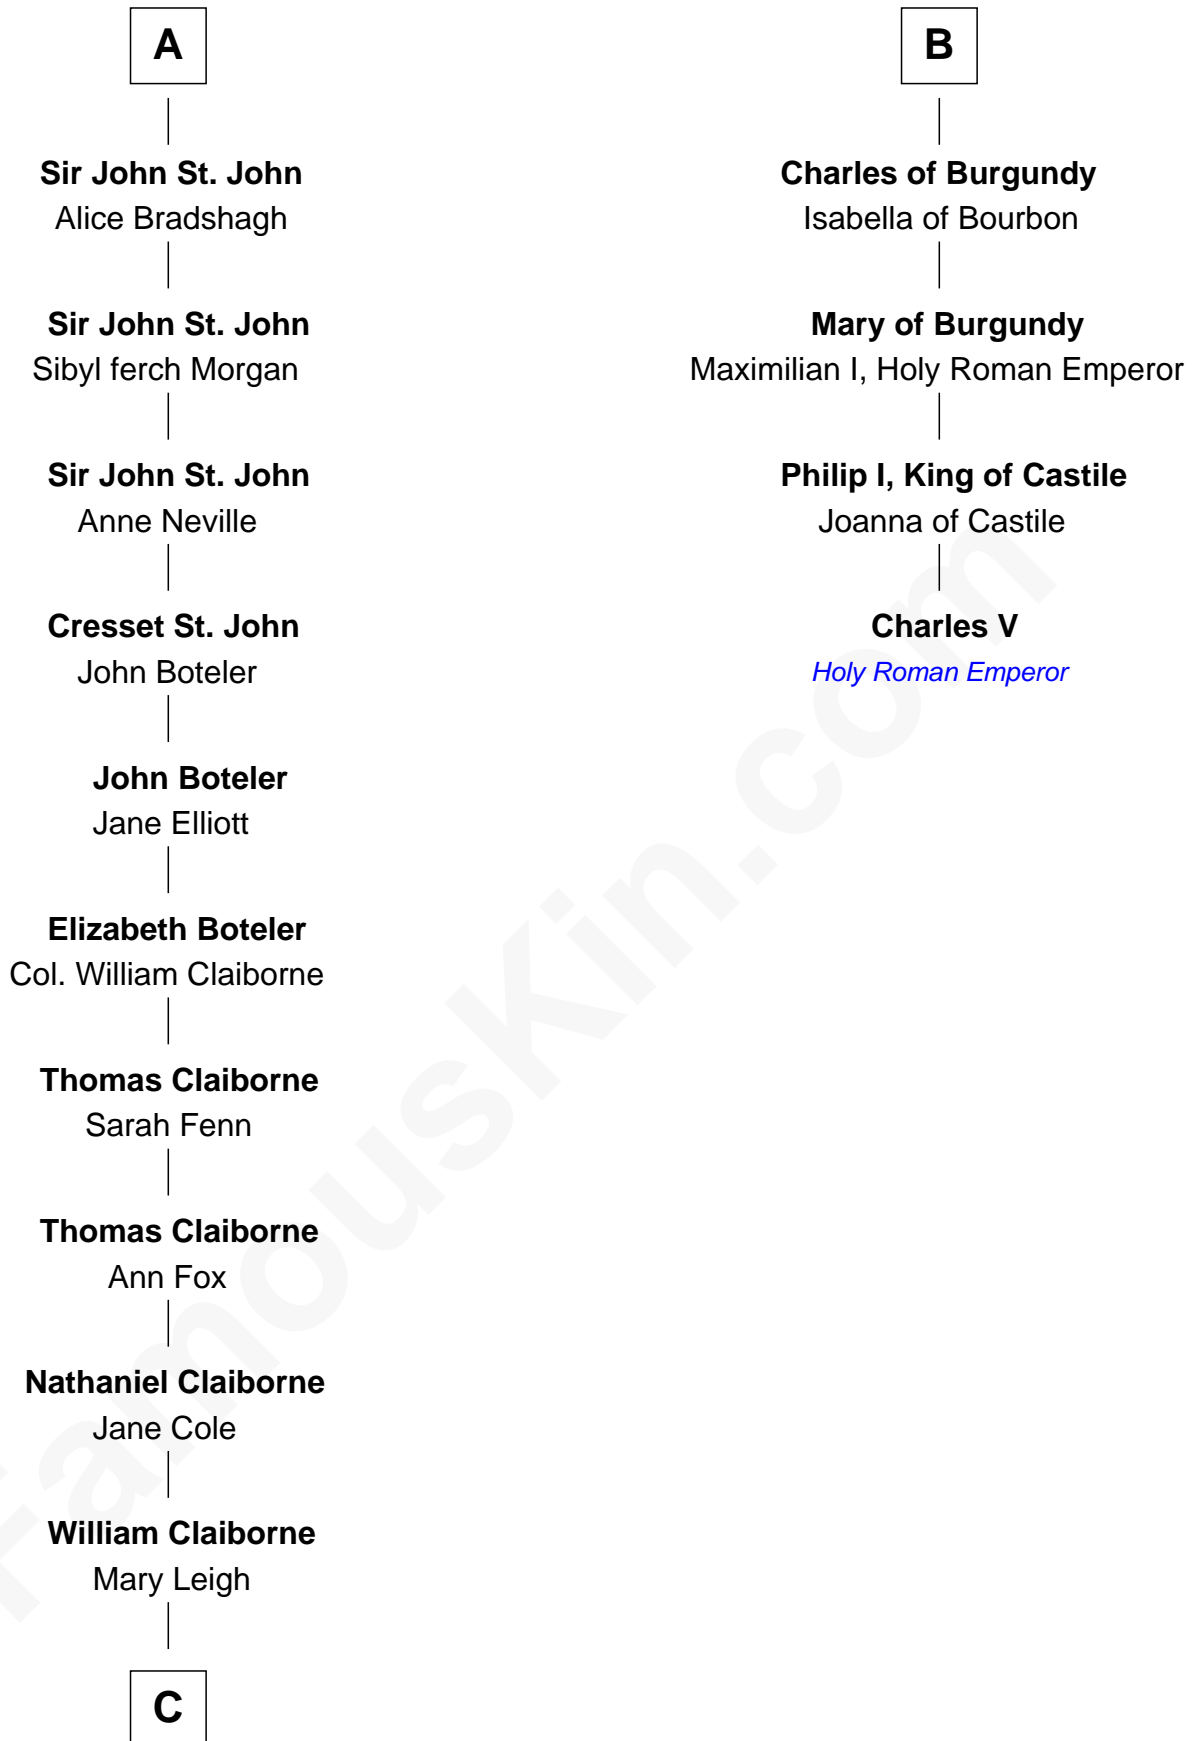

## Relationship Chart of

### Liz Claiborne

*Fashion Designer and Founder of Liz Claiborne Inc.*

10th cousin 11 times removed of

### Charles V

*Holy Roman Emperor*

**C**

**William Charles Cole Claiborne**

Clarisse Duralde

**William Charles Cole Claiborne**

Louise de Balathier

**Fernand Claiborne**