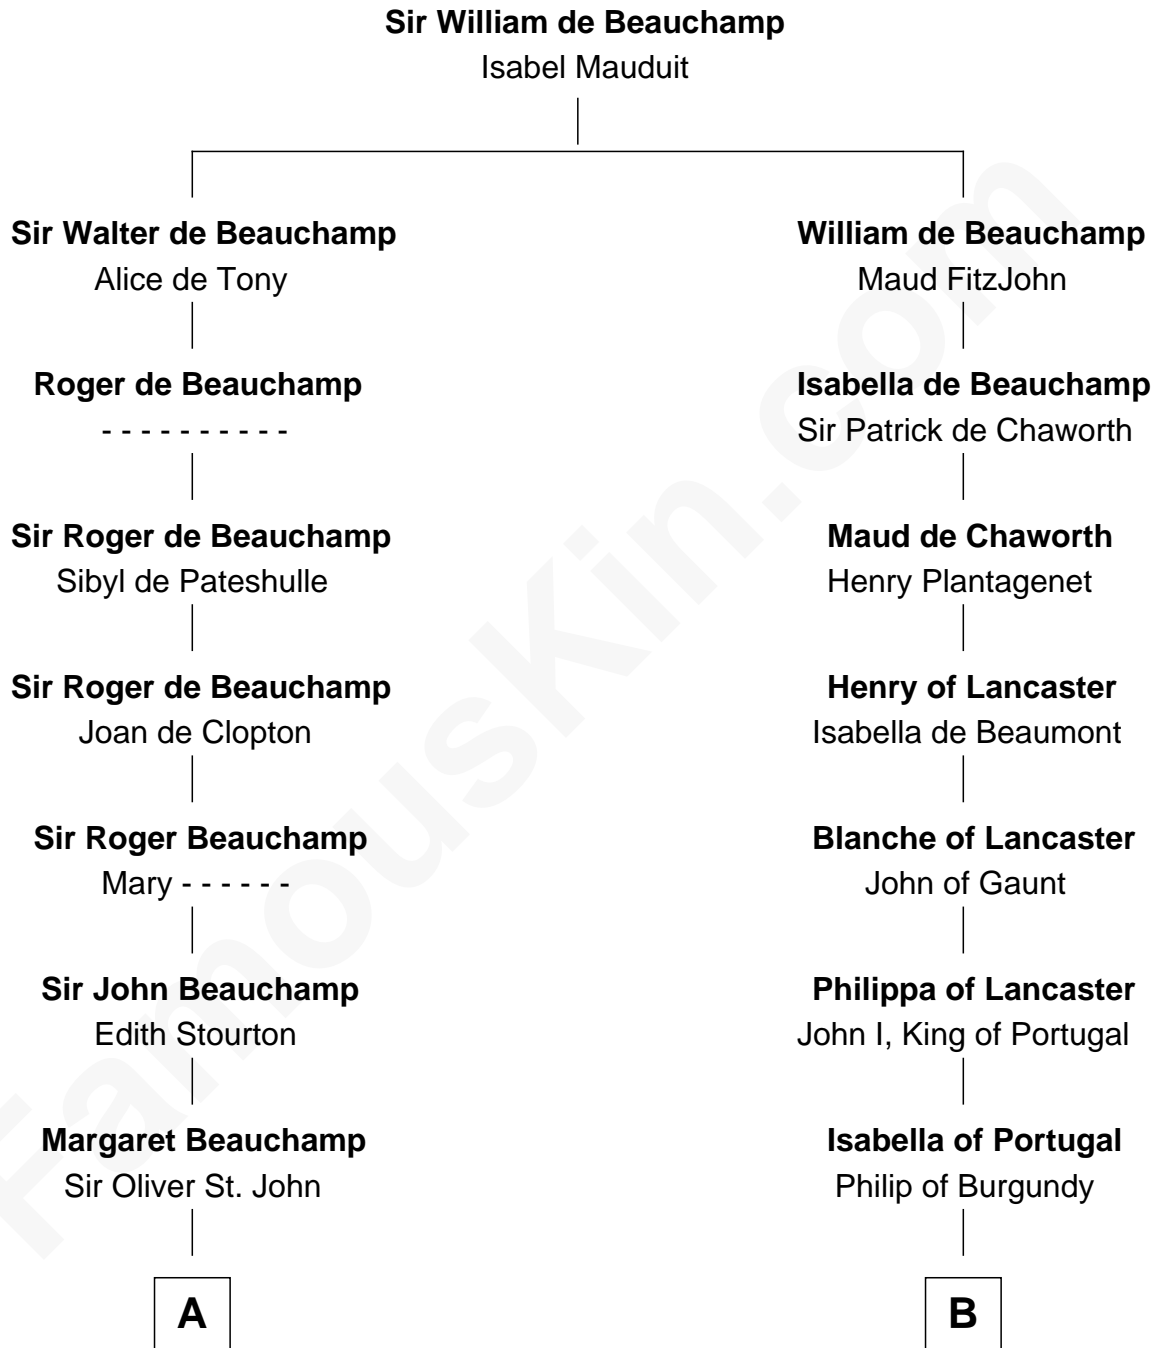

## Relationship Chart of

### Liz Claiborne

*Fashion Designer and Founder of Liz Claiborne Inc.*

10th cousin 11 times removed of

### Charles V

*Holy Roman Emperor*

**C**

**William Charles Cole Claiborne**

Clarisse Duralde

**William Charles Cole Claiborne**

Louise de Balathier

**Fernand Claiborne**