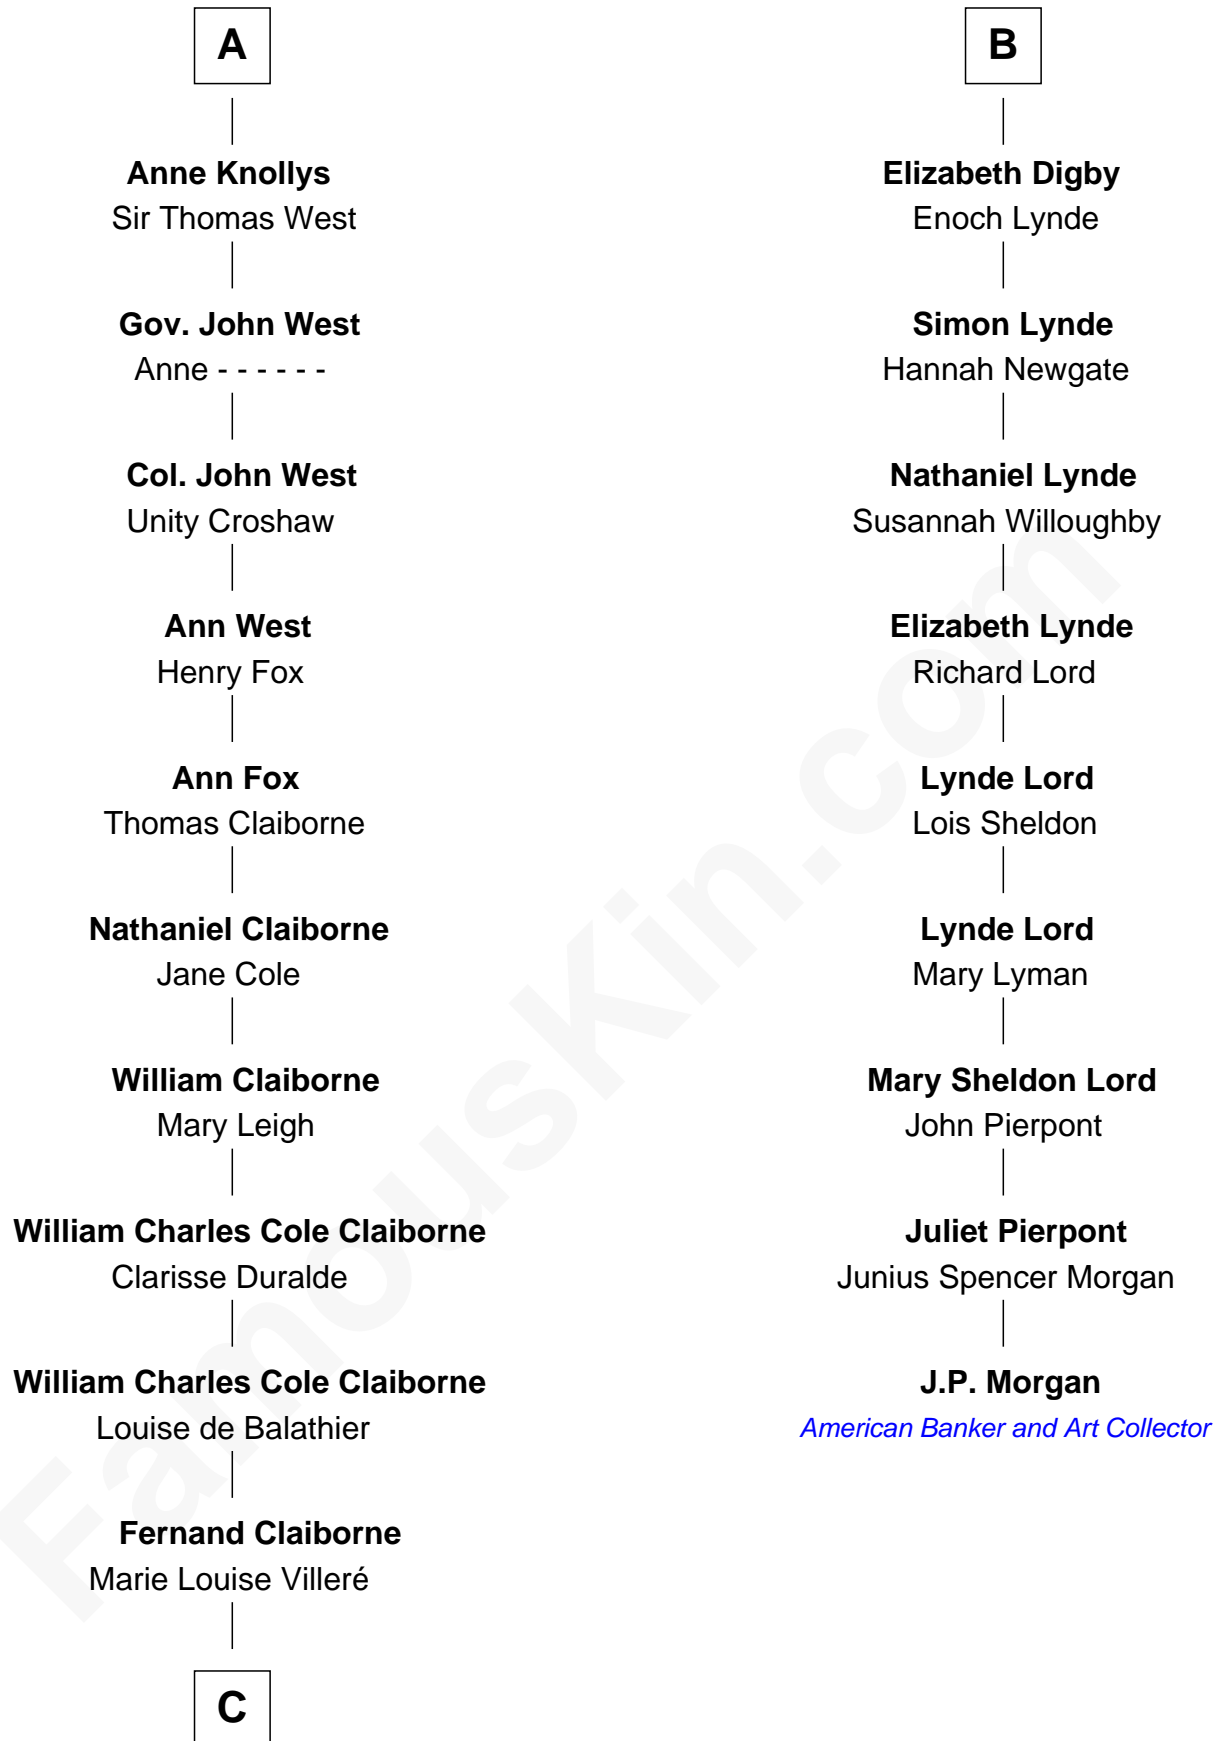

FamousKin.com

Relationship Chart of

Liz Claiborne

Fashion Designer and Founder of Liz Claiborne Inc.

15th cousin 3 times removed of

J.P. Morgan

American Banker and Art Collector

C

—
Omer Villere Claiborne
Carolyn Louise Fenner

—
Liz Claiborne
Found of Liz Claiborne Inc.

FamousKin.com