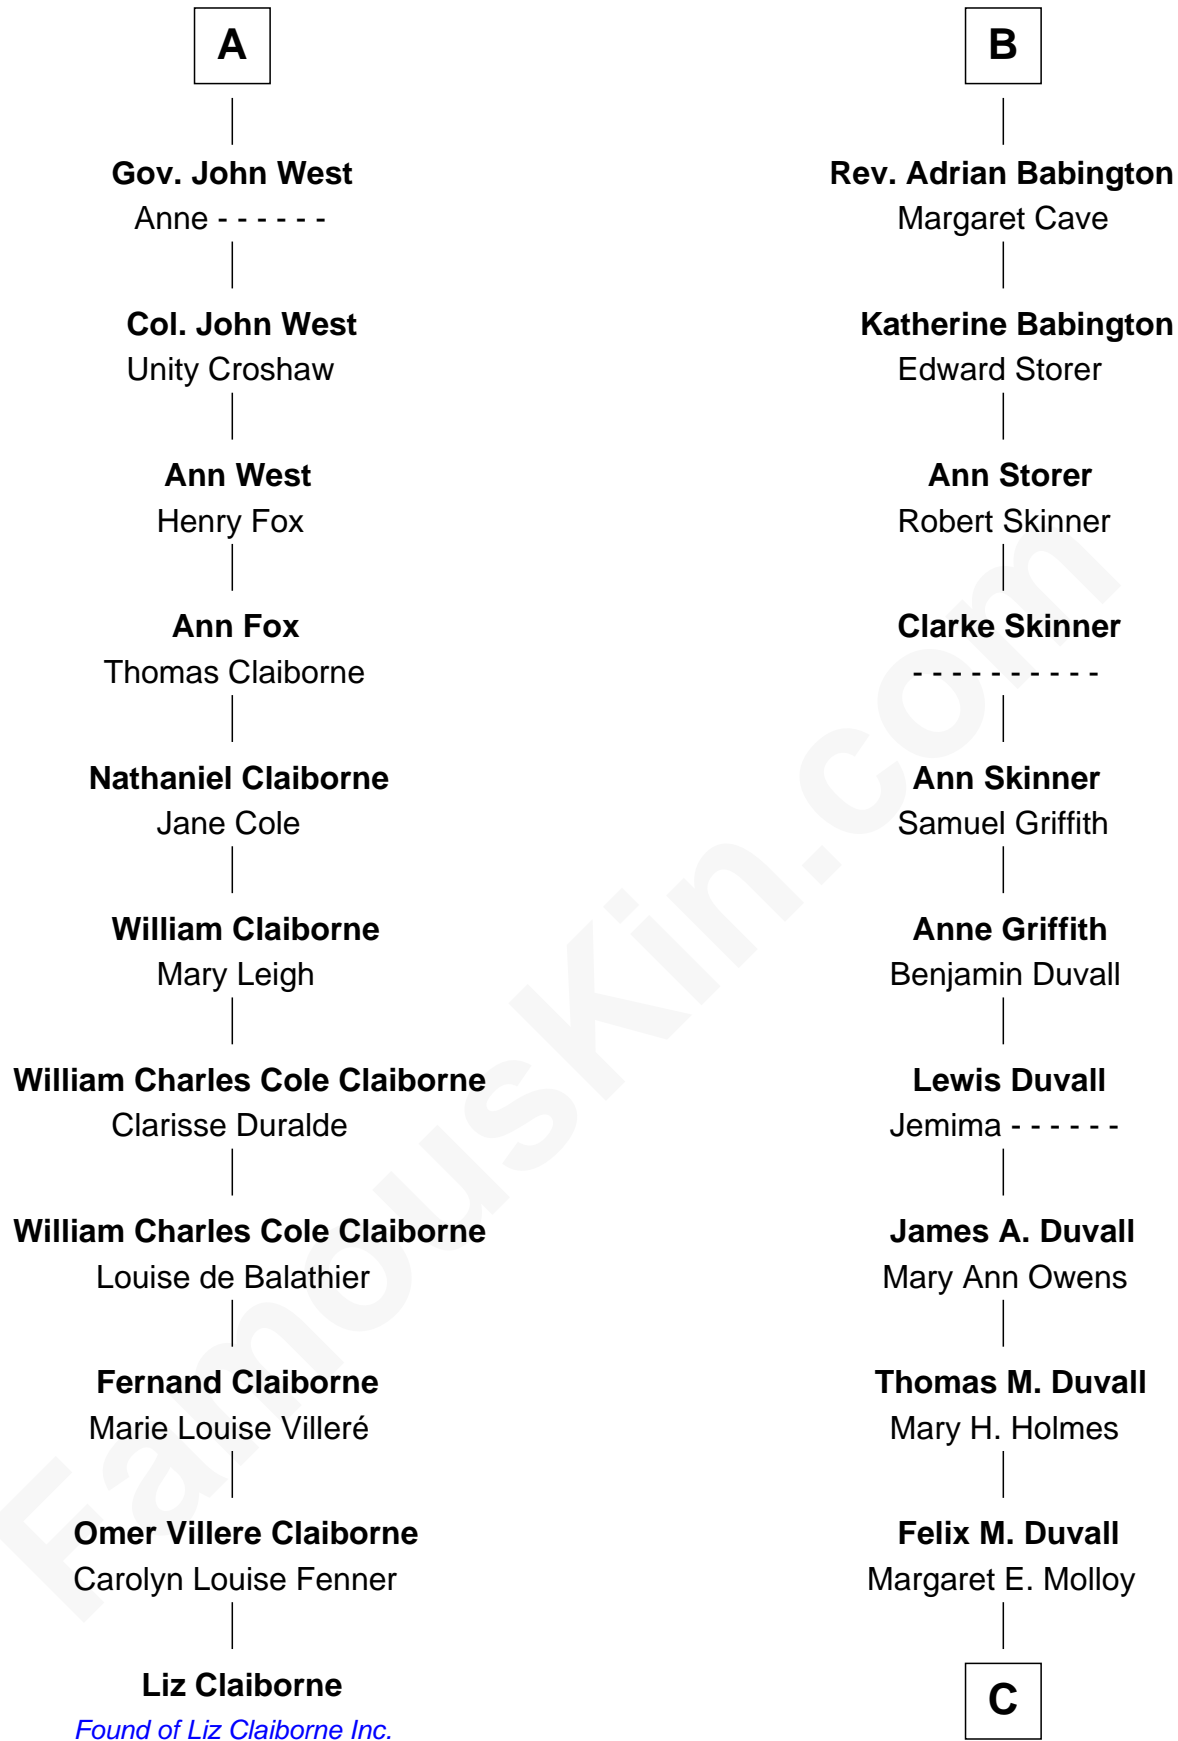

## Relationship Chart of

### Liz Claiborne

*Fashion Designer and Founder of Liz Claiborne Inc.*

17th cousin 3 times removed of

**John Dye**

*TV and Movie Actor - "Touched by an Angel"*

**C**

**Robert Louis Duvall**

Edith Clara Tippett