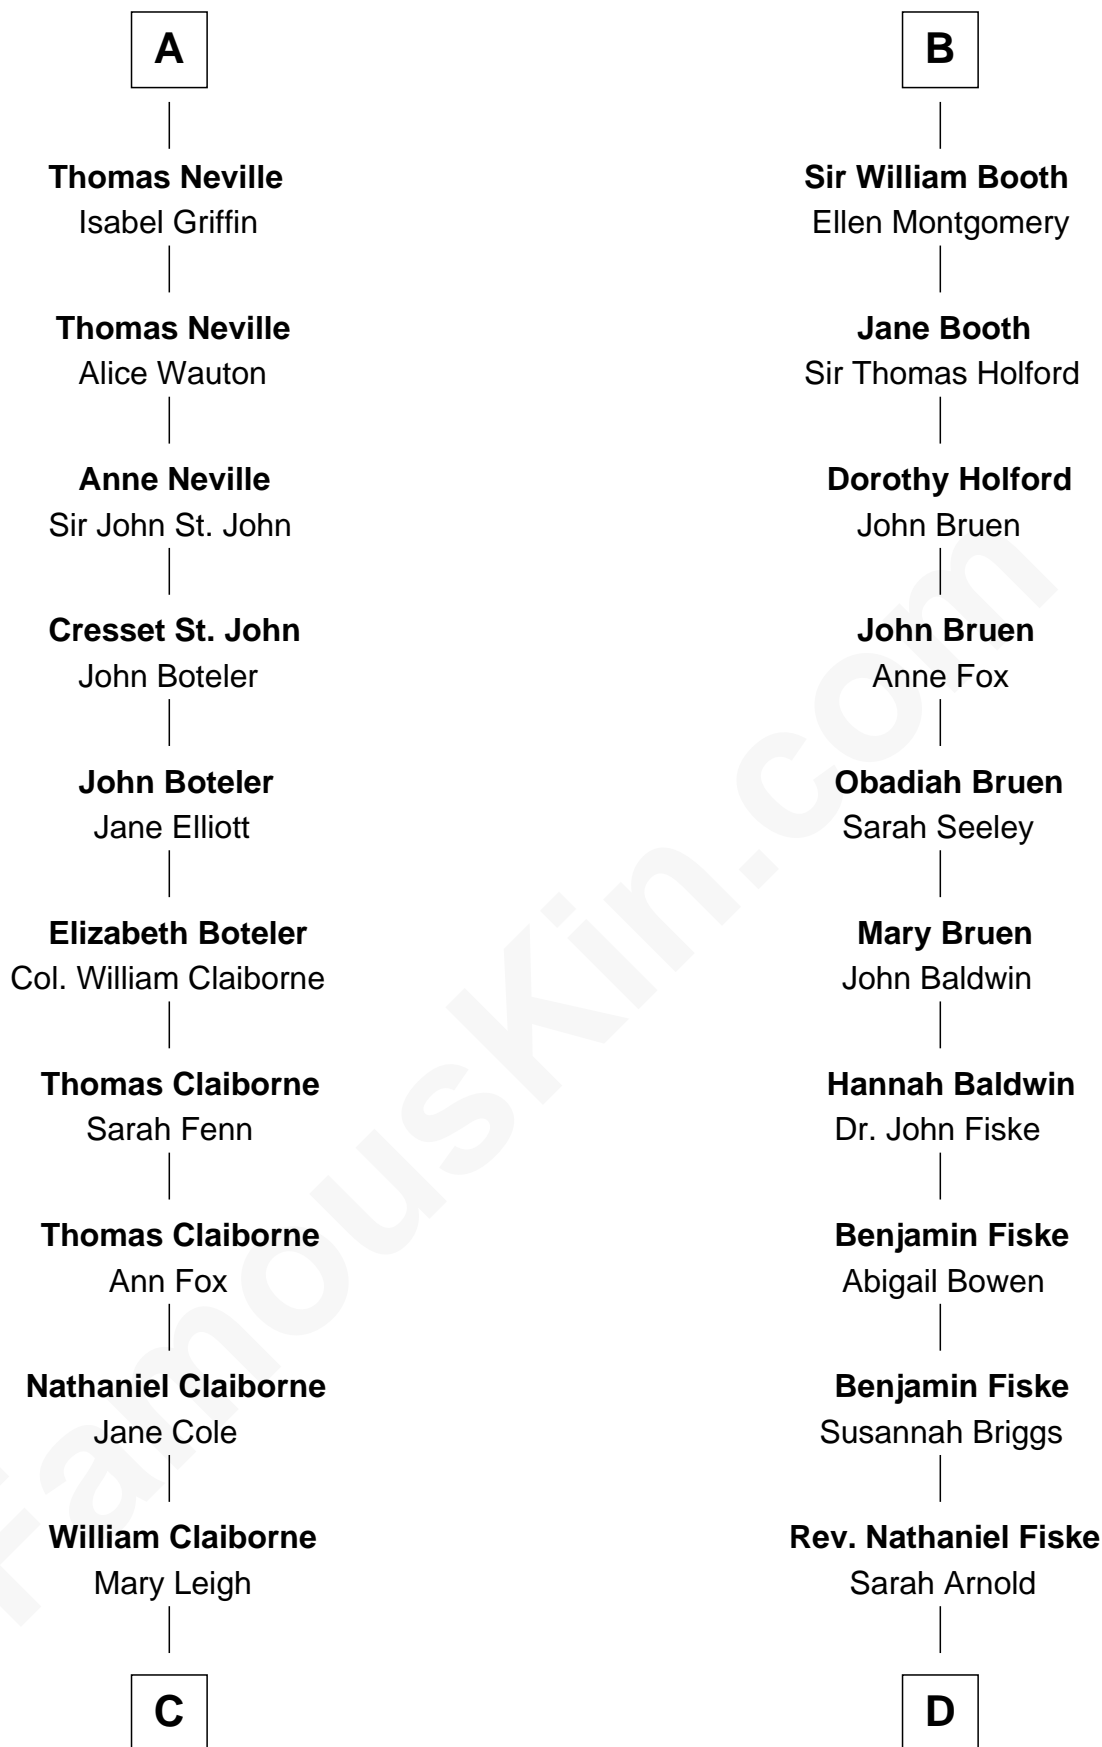

FamousKin.com

Relationship Chart of

Liz Claiborne

Fashion Designer and Founder of Liz Claiborne Inc.

18th cousin 3 times removed of

Stephen A. Douglas

Participated in Lincoln-Douglas Debates

C

William Charles Cole Claiborne

Clarisse Duralde

William Charles Cole Claiborne

Louise de Balathier

Fernand Claiborne

Marie Louise Villeré

Omer Villere Claiborne

Carolyn Louise Fenner