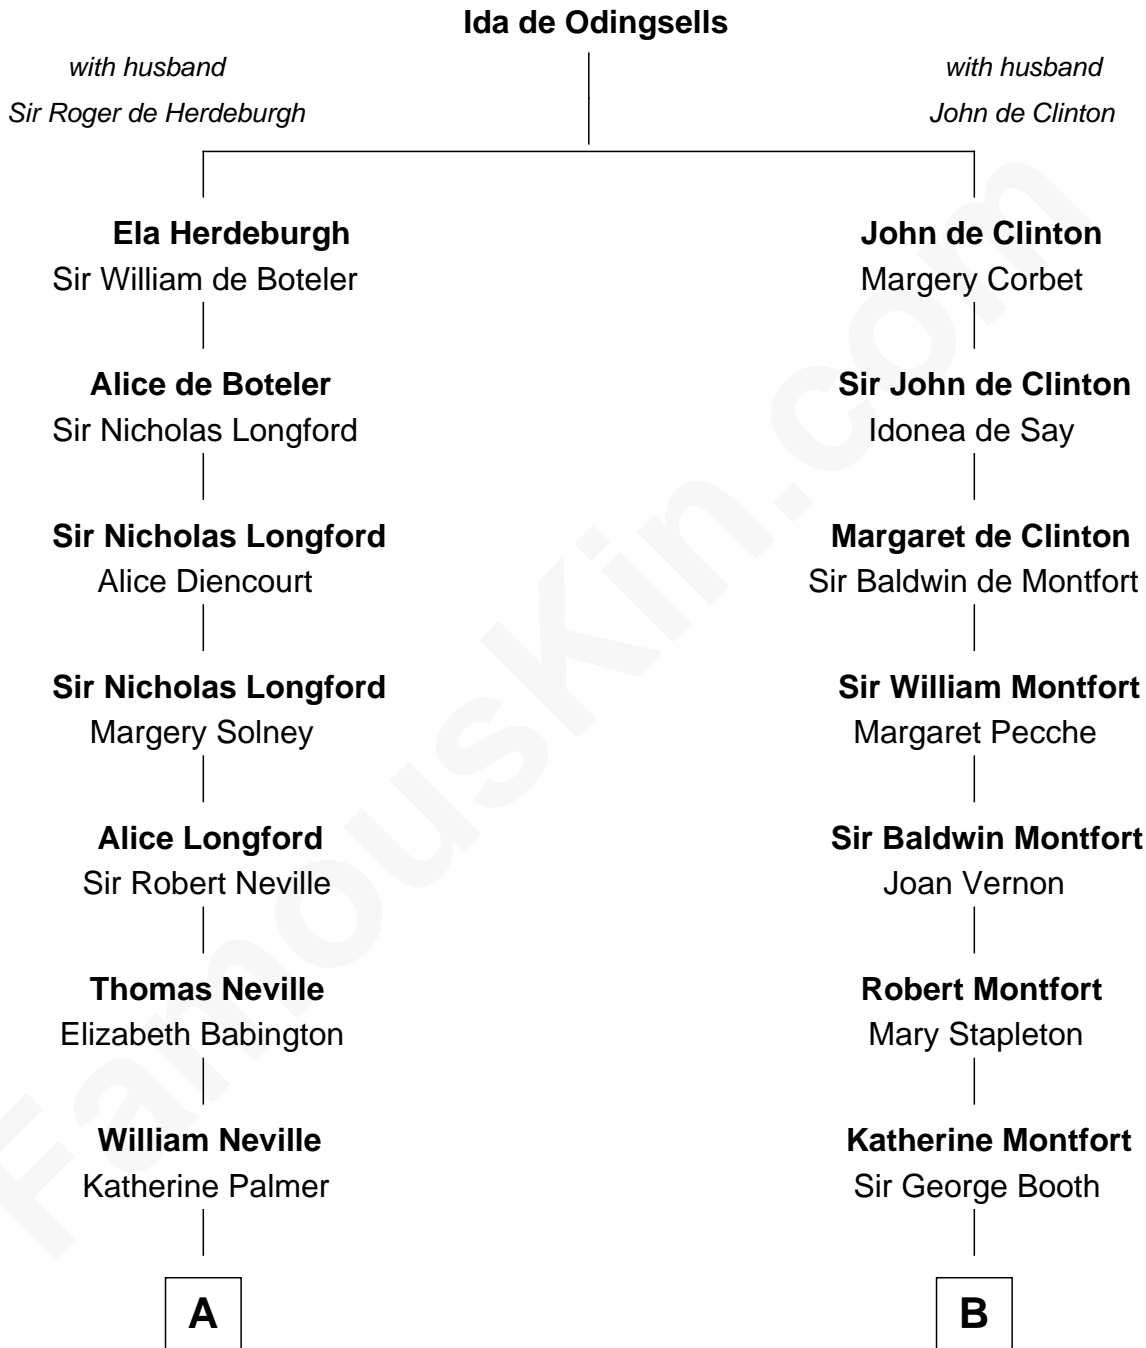

FamousKin.com

Relationship Chart of

Liz Claiborne

Fashion Designer and Founder of Liz Claiborne Inc.

18th cousin 3 times removed of

Stephen A. Douglas

Participated in Lincoln-Douglas Debates

C

William Charles Cole Claiborne

Clarisse Duralde

William Charles Cole Claiborne

Louise de Balathier

Fernand Claiborne

Marie Louise Villeré

Omer Villere Claiborne

Carolyn Louise Fenner