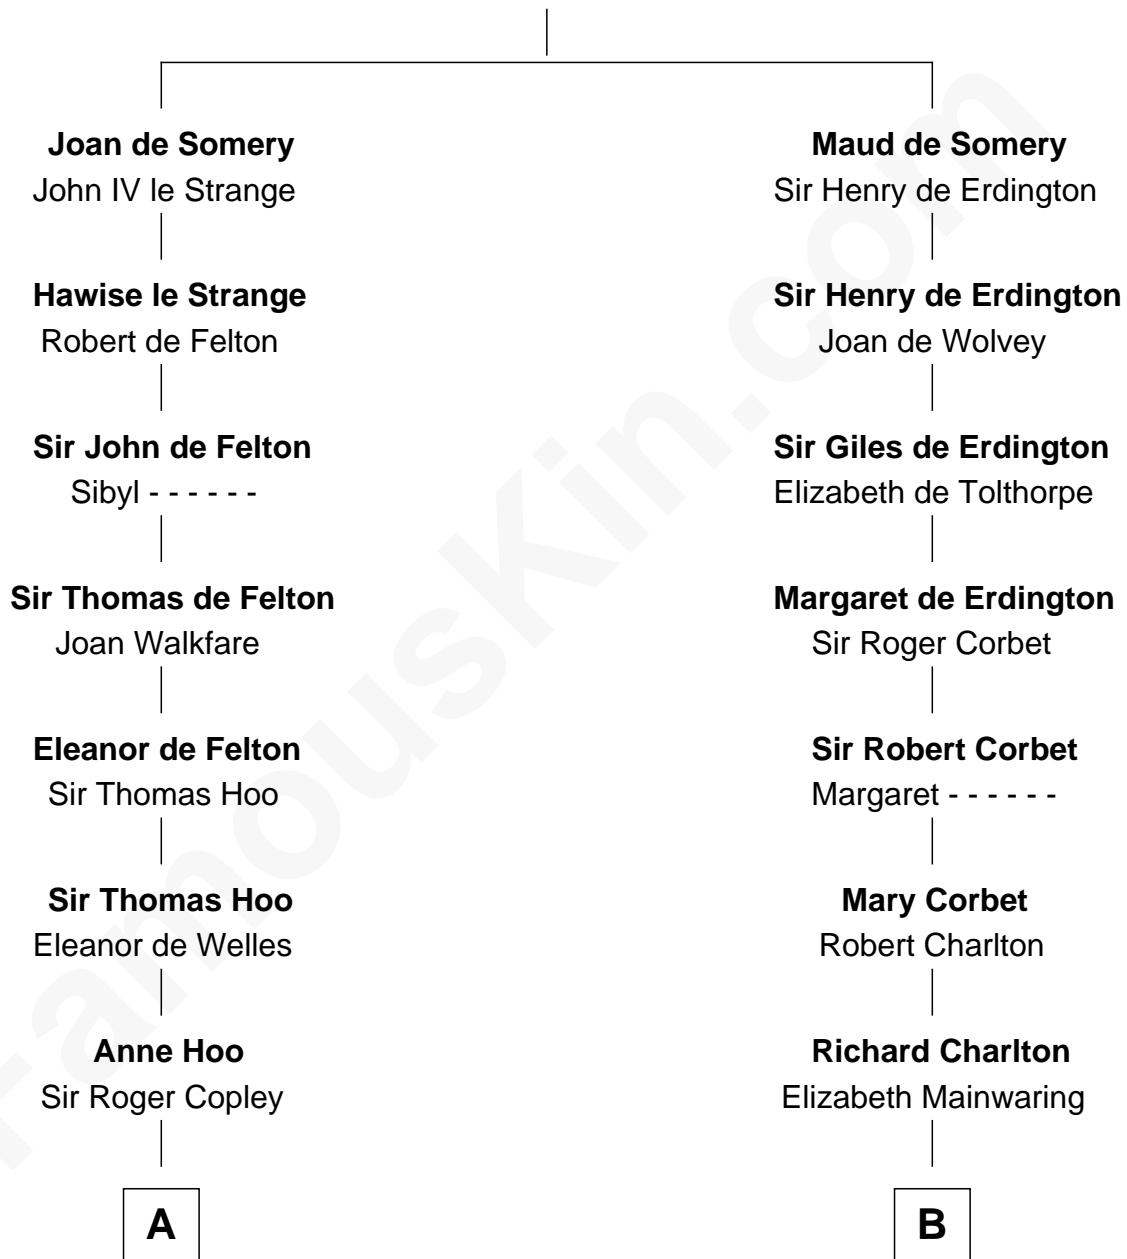

FamousKin.com

Relationship Chart of

Liz Claiborne

Fashion Designer and Founder of Liz Claiborne Inc.

19th cousin 2 times removed of

John Davis Long

32nd Governor of Massachusetts

Sir Roger de Somery

Nichole d'Aubenev

C

William Charles Cole Claiborne

Clarisse Duralde

William Charles Cole Claiborne

Louise de Balathier

Fernand Claiborne

Marie Louise Villeré