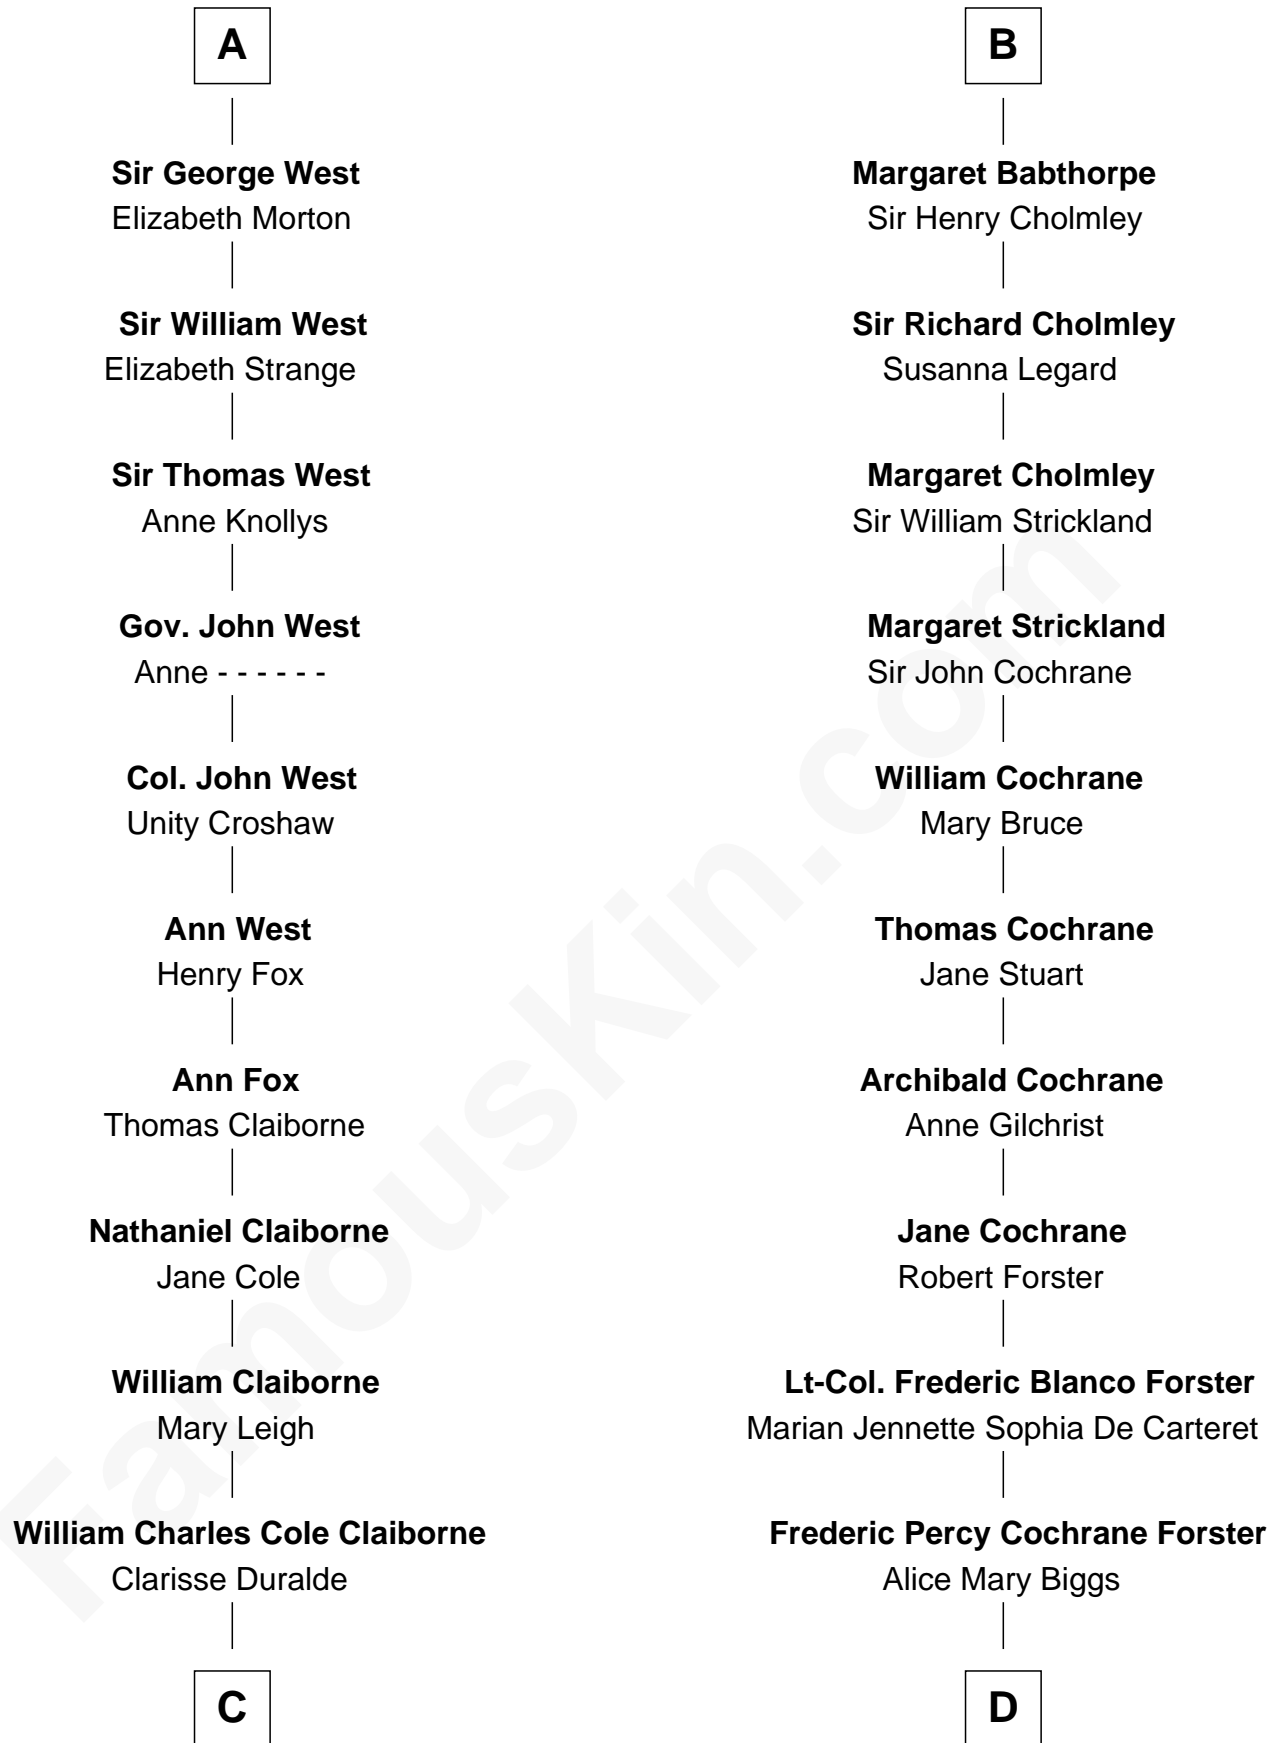

FamousKin.com

Relationship Chart of

Liz Claiborne

Fashion Designer and Founder of Liz Claiborne Inc.

18th cousin 2 times removed of

Brian Forster

TV Actor

FamousKin.com