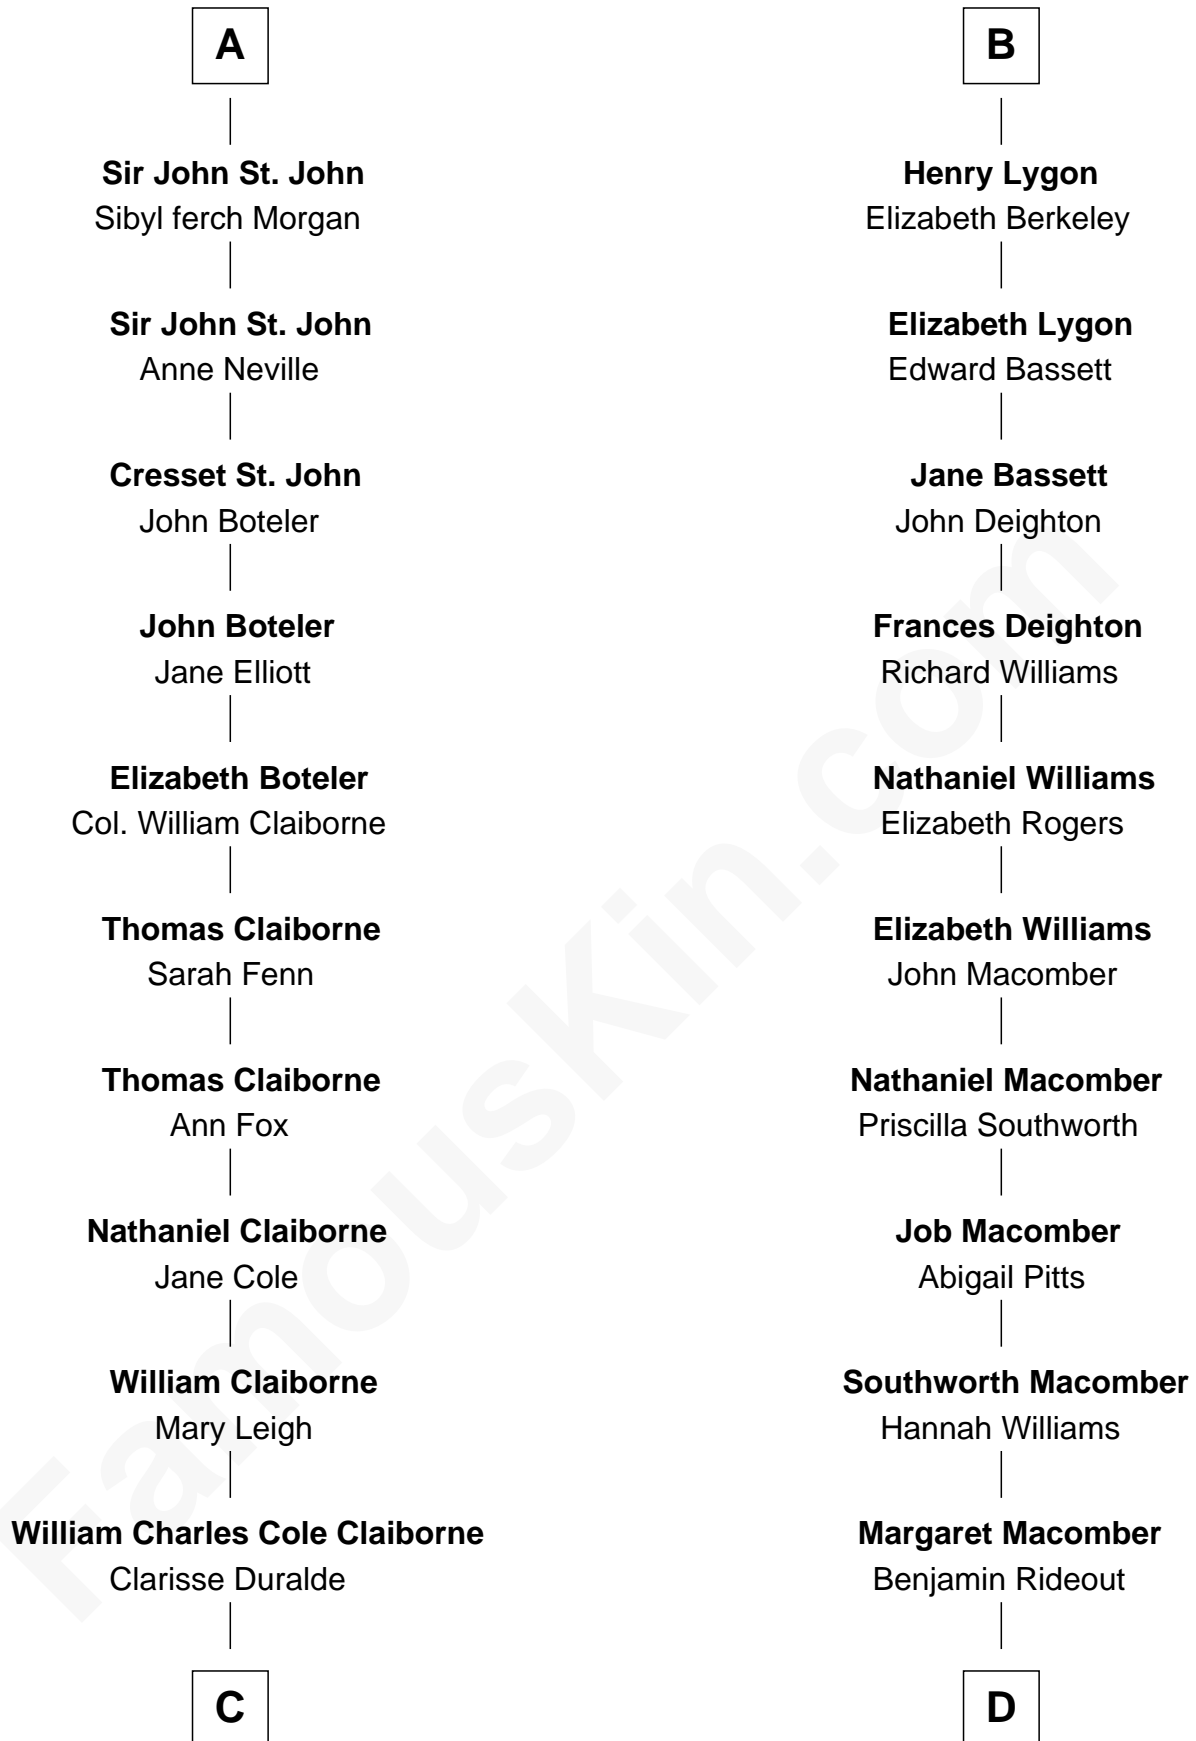

### Liz Claiborne

*Fashion Designer and Founder of Liz Claiborne Inc.*

20th cousin 1 time removed of

### Margot Kidder

*TV and Movie Actress*

**Sir Walter de Beauchamp**

Alice de Tony

**C**

**William Charles Cole Claiborne**

Louise de Balathier

**Fernand Claiborne**