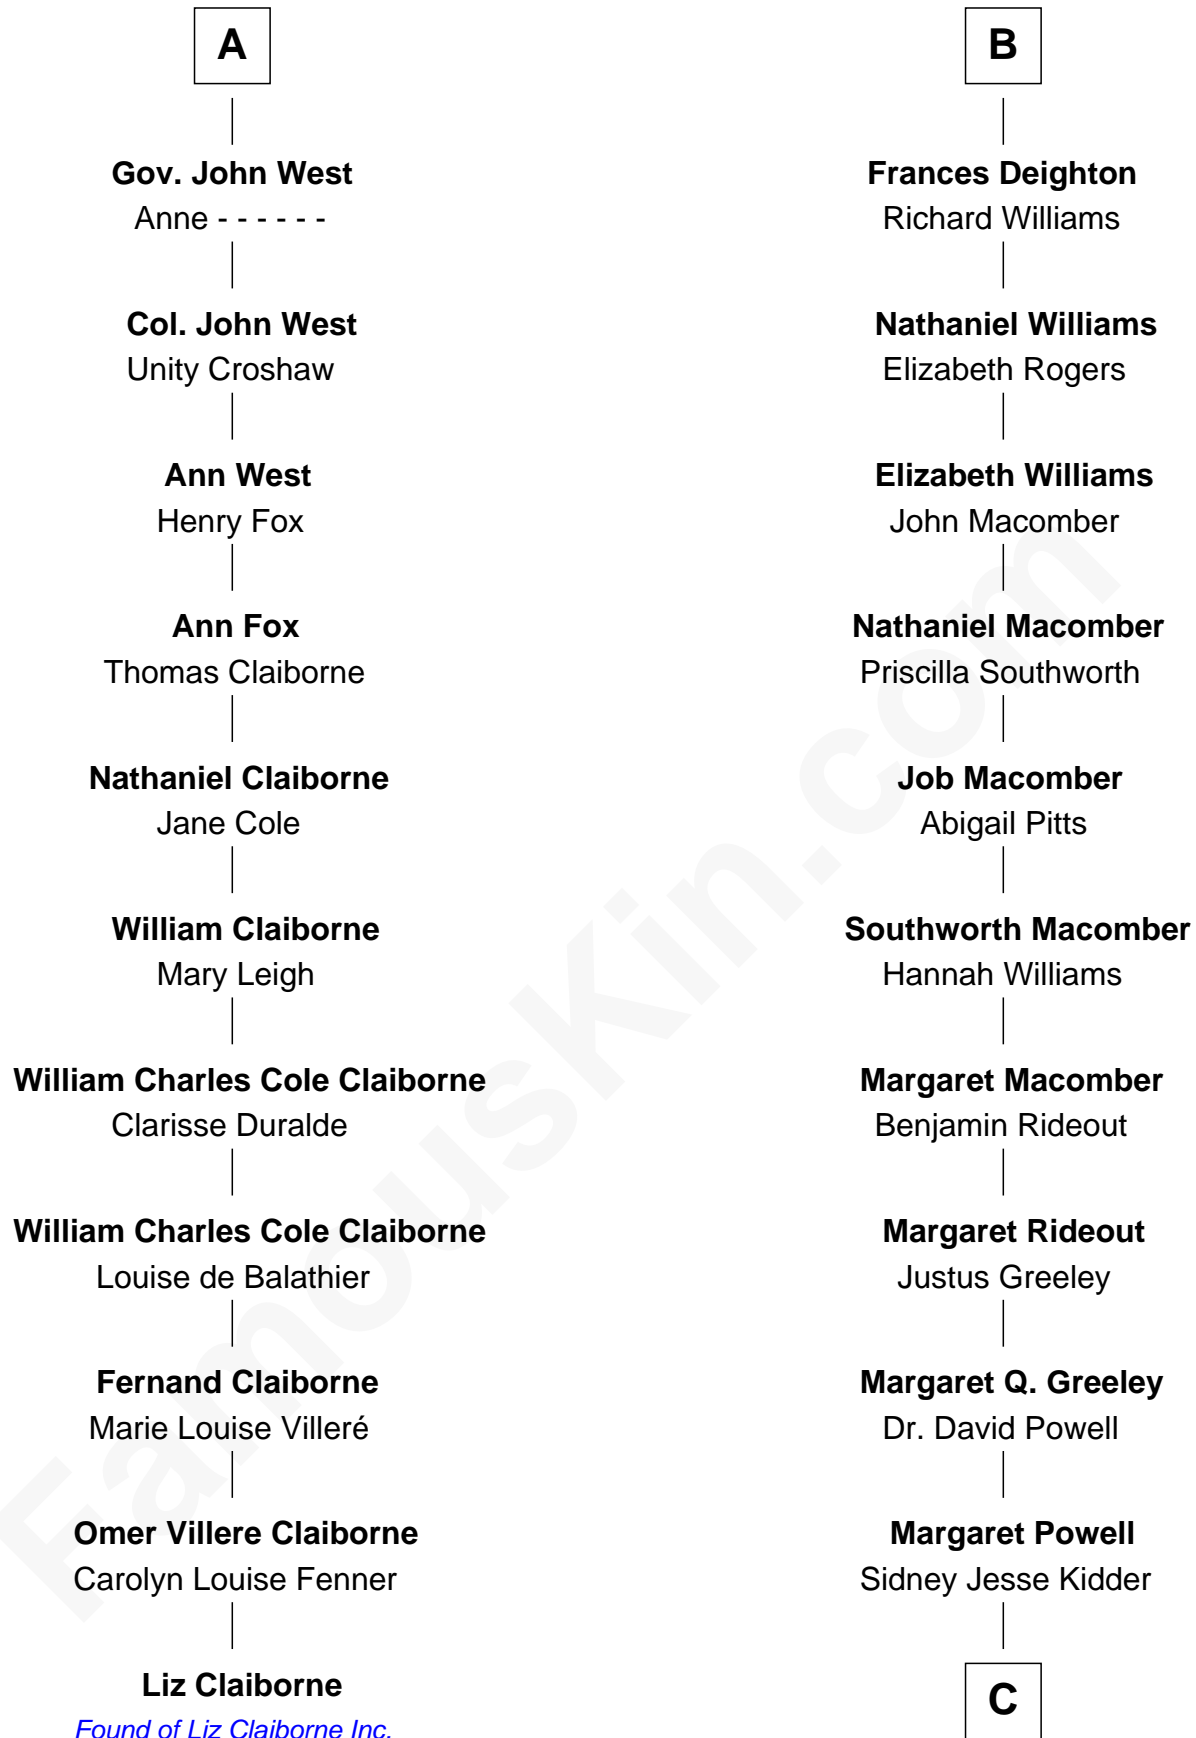

## Relationship Chart of

### Liz Claiborne

*Fashion Designer and Founder of Liz Claiborne Inc.*

17th cousin 1 time removed of

### Margot Kidder

*TV and Movie Actress*

**Sir Thomas Mowbray**

Elizabeth Fitzalan

C

**Kendall Kidder**  
Jocelyn Mary Wilson

**Margot Kidder**  
*TV and Movie Actress*

FamousKin.com