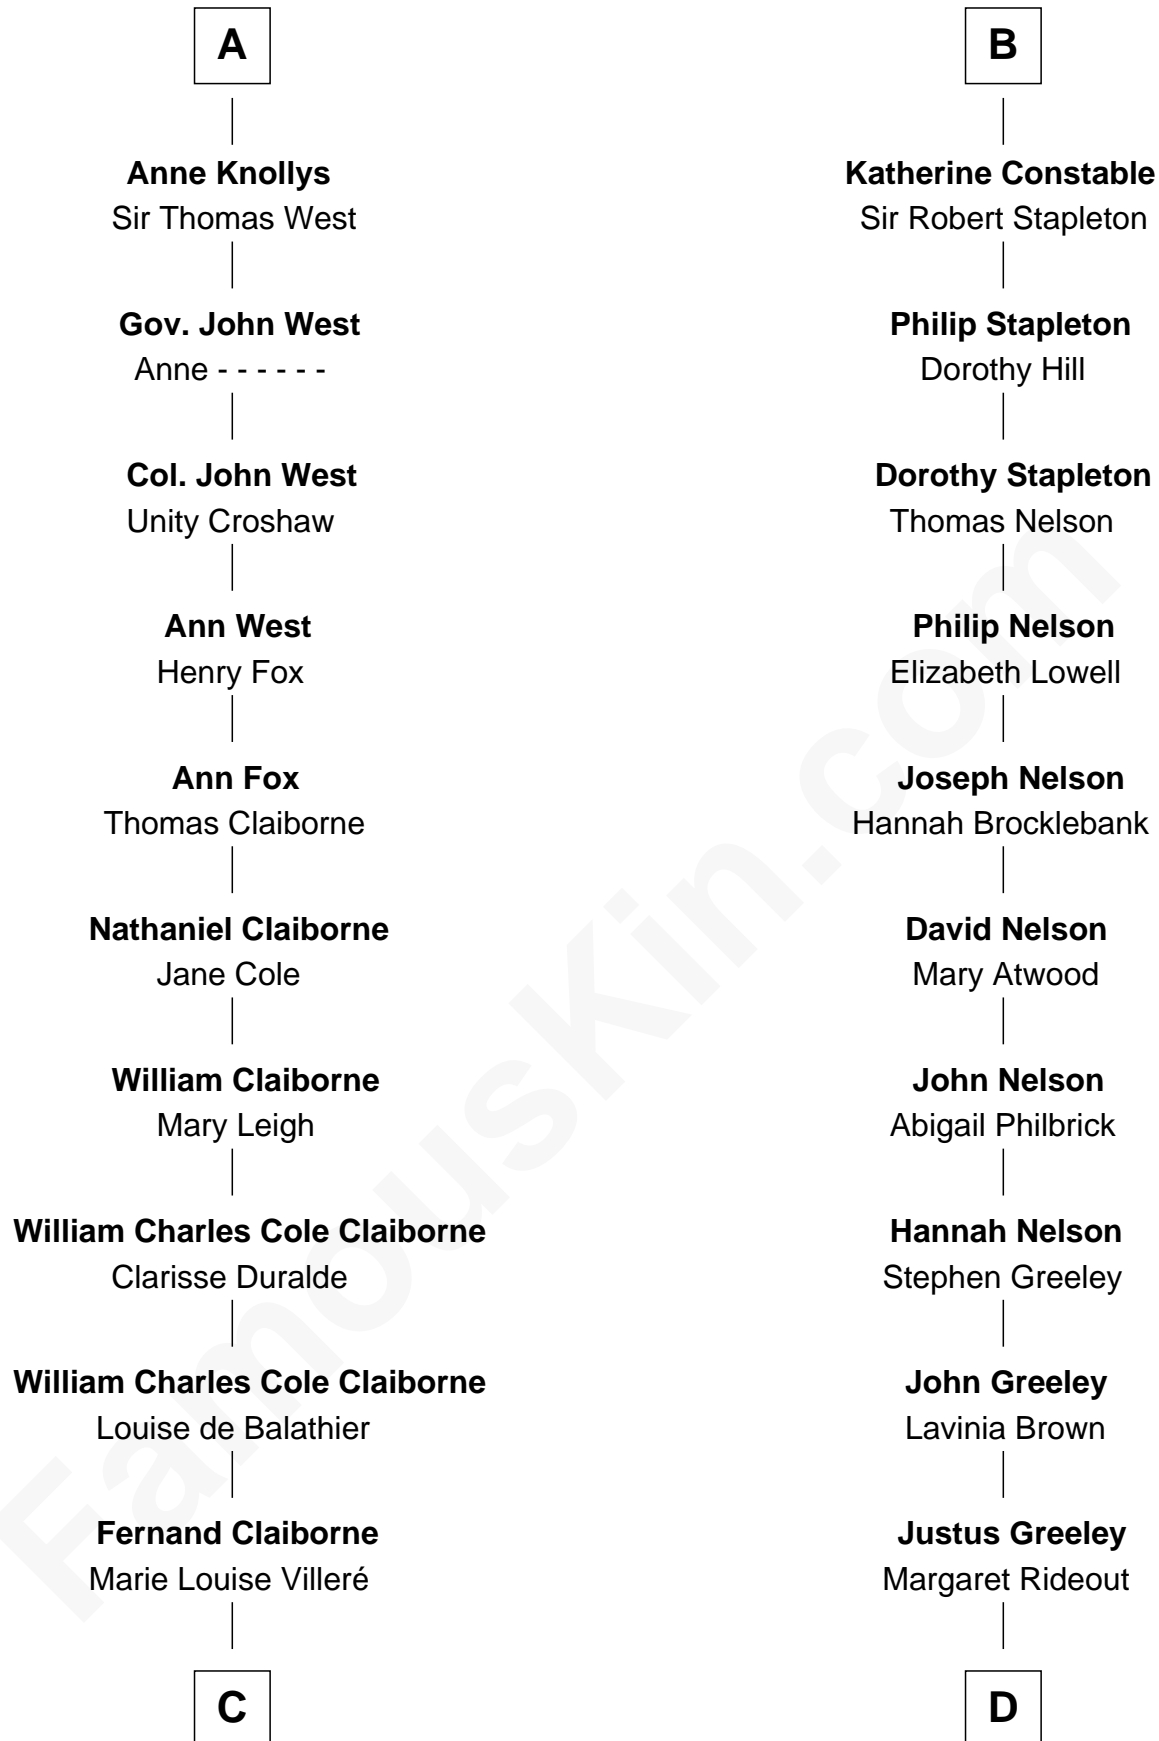

FamousKin.com

Relationship Chart of

Liz Claiborne

Fashion Designer and Founder of Liz Claiborne Inc.

18th cousin 2 times removed of

Margot Kidder

TV and Movie Actress

C

Omer Villere Claiborne

Carolyn Louise Fenner

Liz Claiborne

Found of Liz Claiborne Inc.

D

Margaret Q. Greeley

Dr. David Powell

Margaret Powell