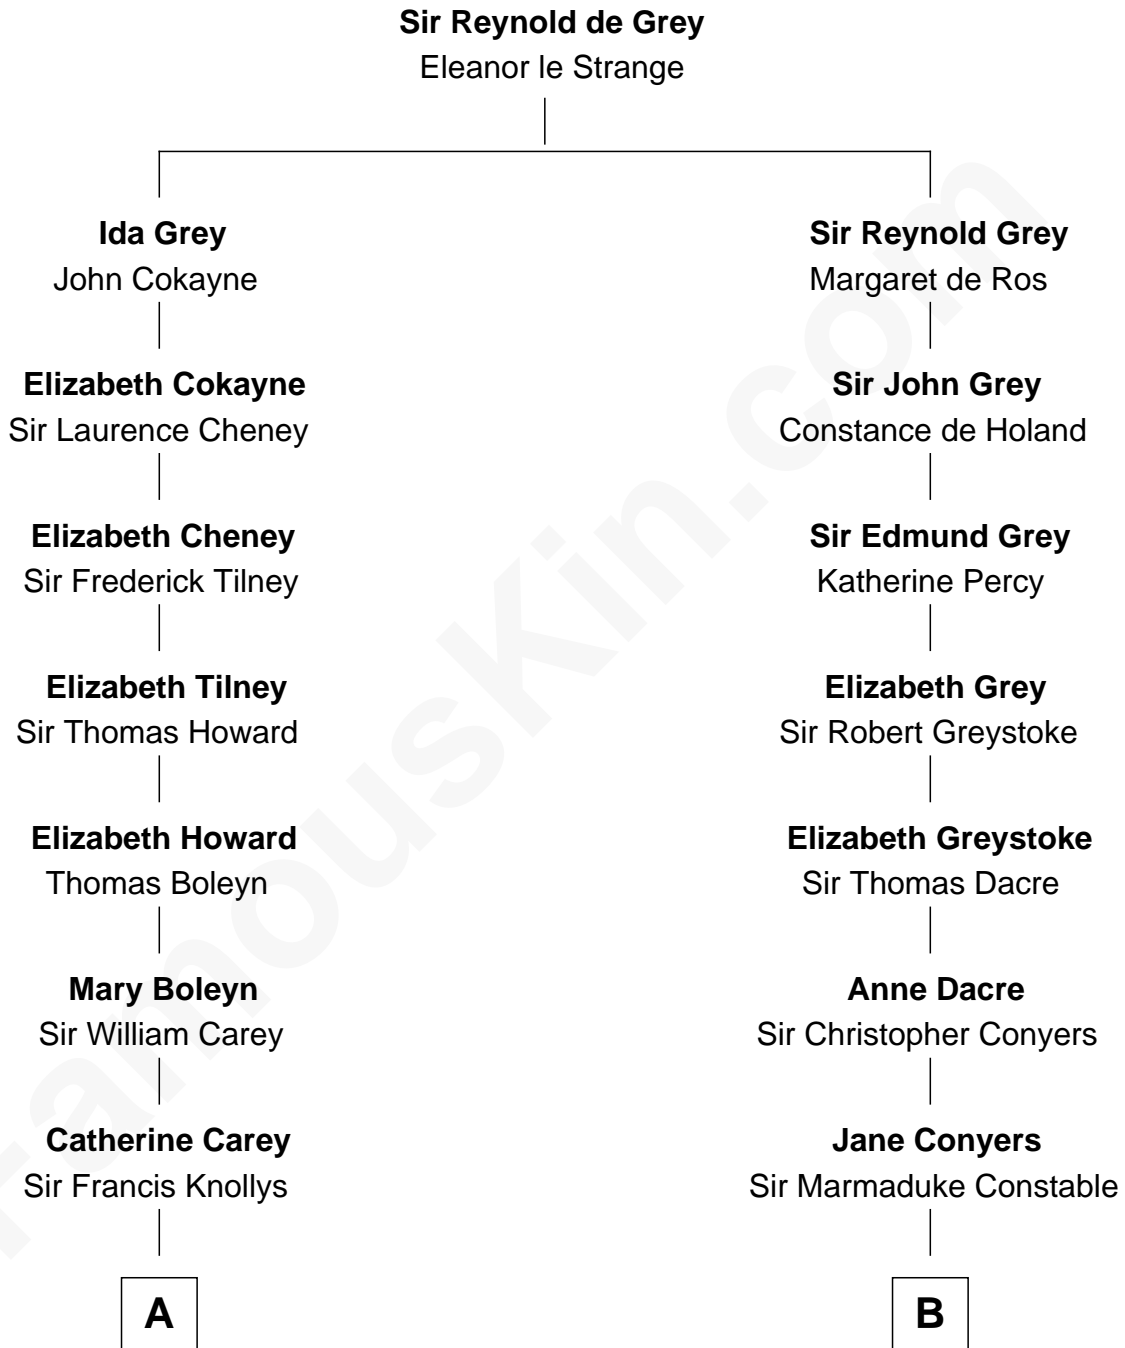

FamousKin.com

Relationship Chart of

Liz Claiborne

Fashion Designer and Founder of Liz Claiborne Inc.

18th cousin 2 times removed of

Margot Kidder

TV and Movie Actress

C