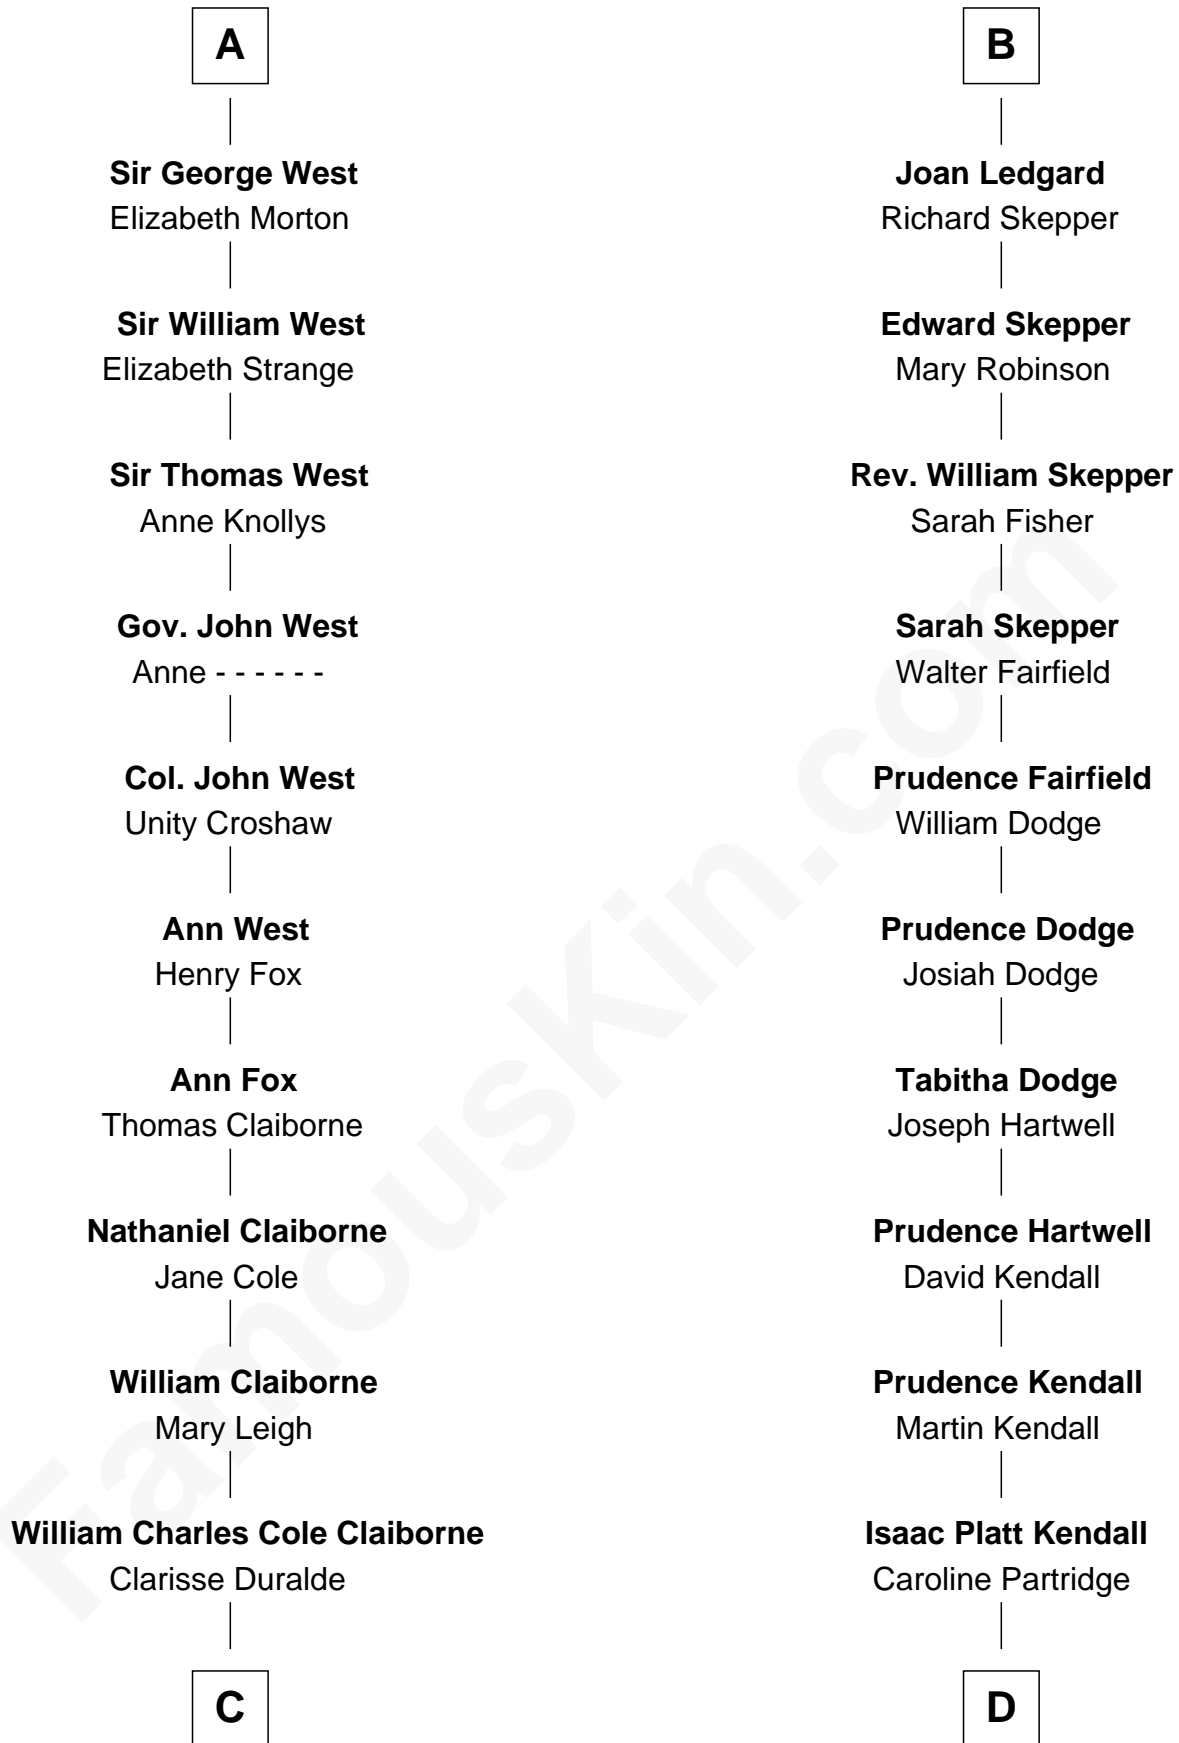

# FamousKin.com Relationship Chart of

**Liz Claiborne**

*Fashion Designer and Founder of Liz Claiborne Inc.*

20th cousin of

**Margot Kidder**

*TV and Movie Actress*

**C**

**William Charles Cole Claiborne**

Louise de Balathier

**Fernand Claiborne**

Marie Louise Villeré

**Omer Villere Claiborne**

Carolyn Louise Fenner

**Liz Claiborne**

*Found of Liz Claiborne Inc.*

**D**

**Louise Kendall**

Willard Kidder

**Sidney Jesse Kidder**

Margaret Powell

**Kendall Kidder**

Jocelyn Mary Wilson

**Margot Kidder**

*TV and Movie Actress*