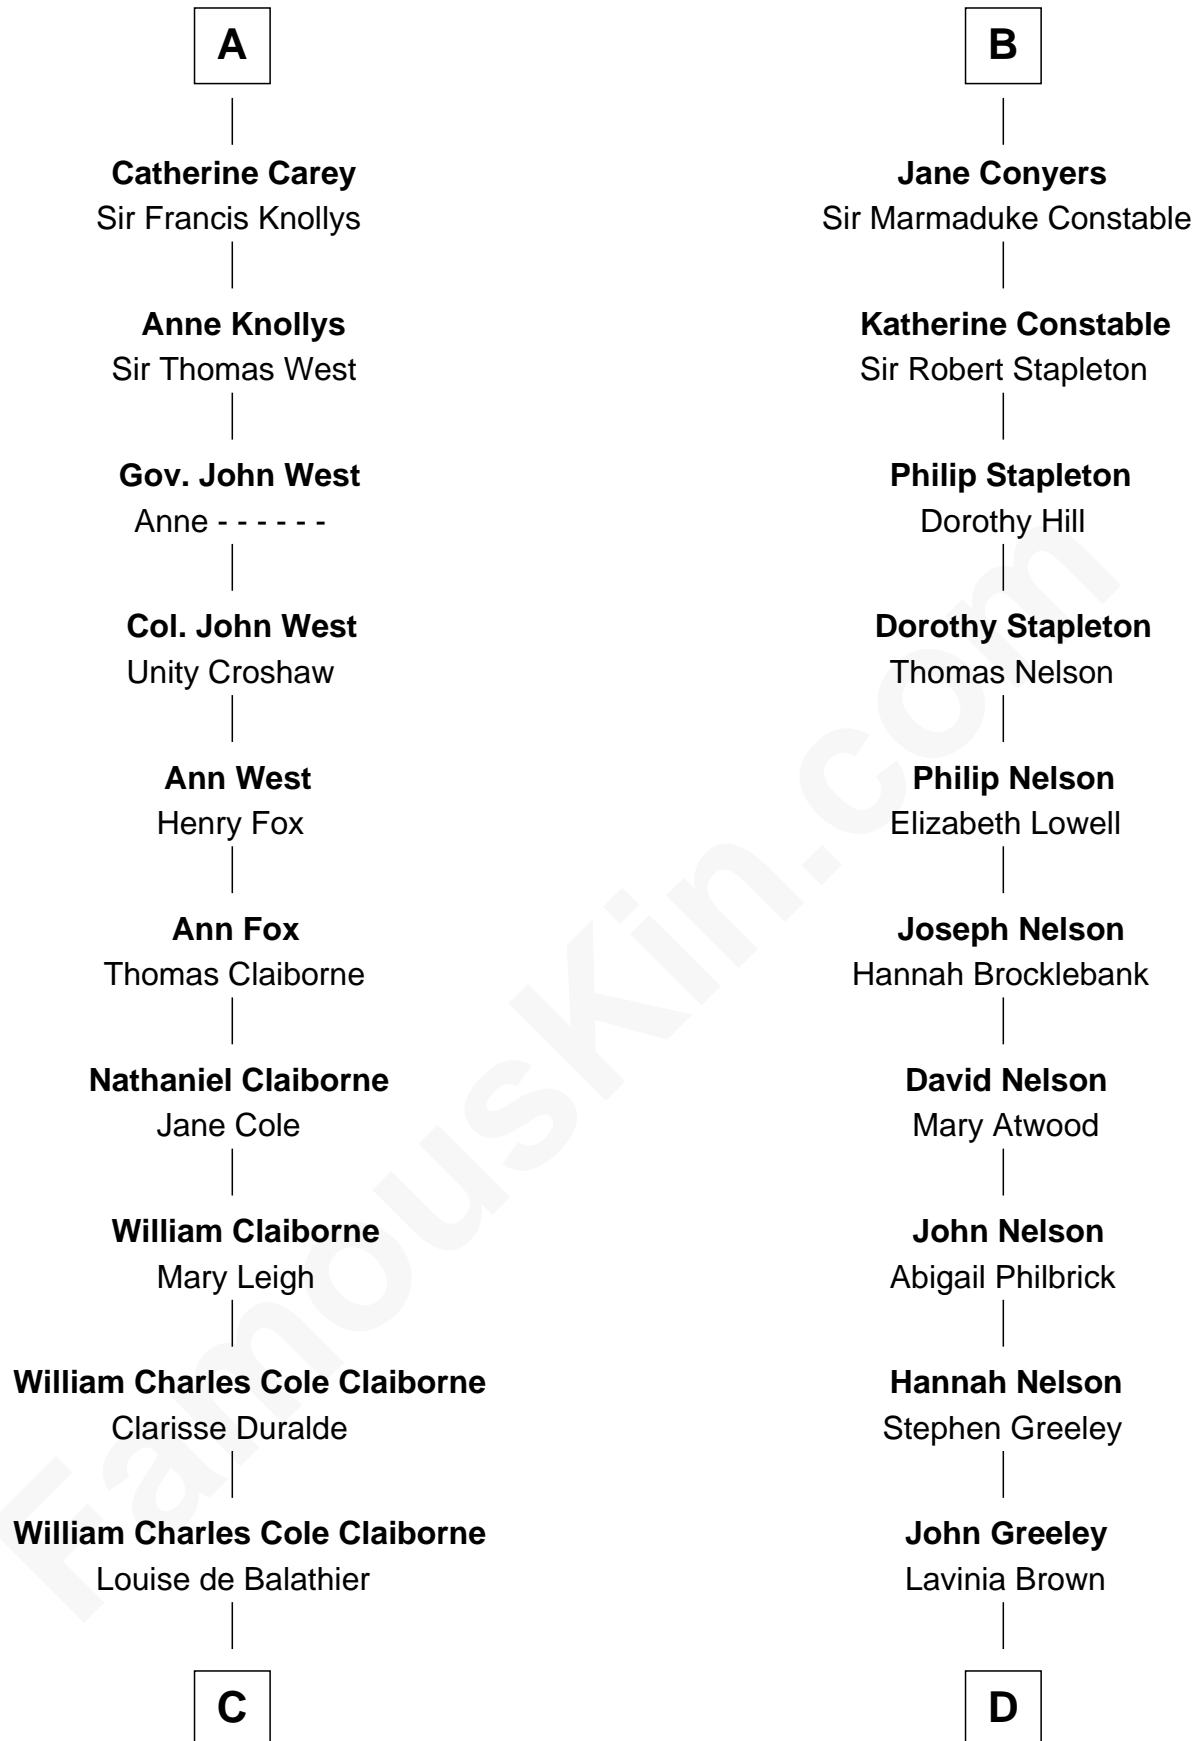

FamousKin.com

Relationship Chart of

Liz Claiborne

Fashion Designer and Founder of Liz Claiborne Inc.

19th cousin 2 times removed of

Margot Kidder

TV and Movie Actress

Sir William de Ros
Margery de Badlesmere