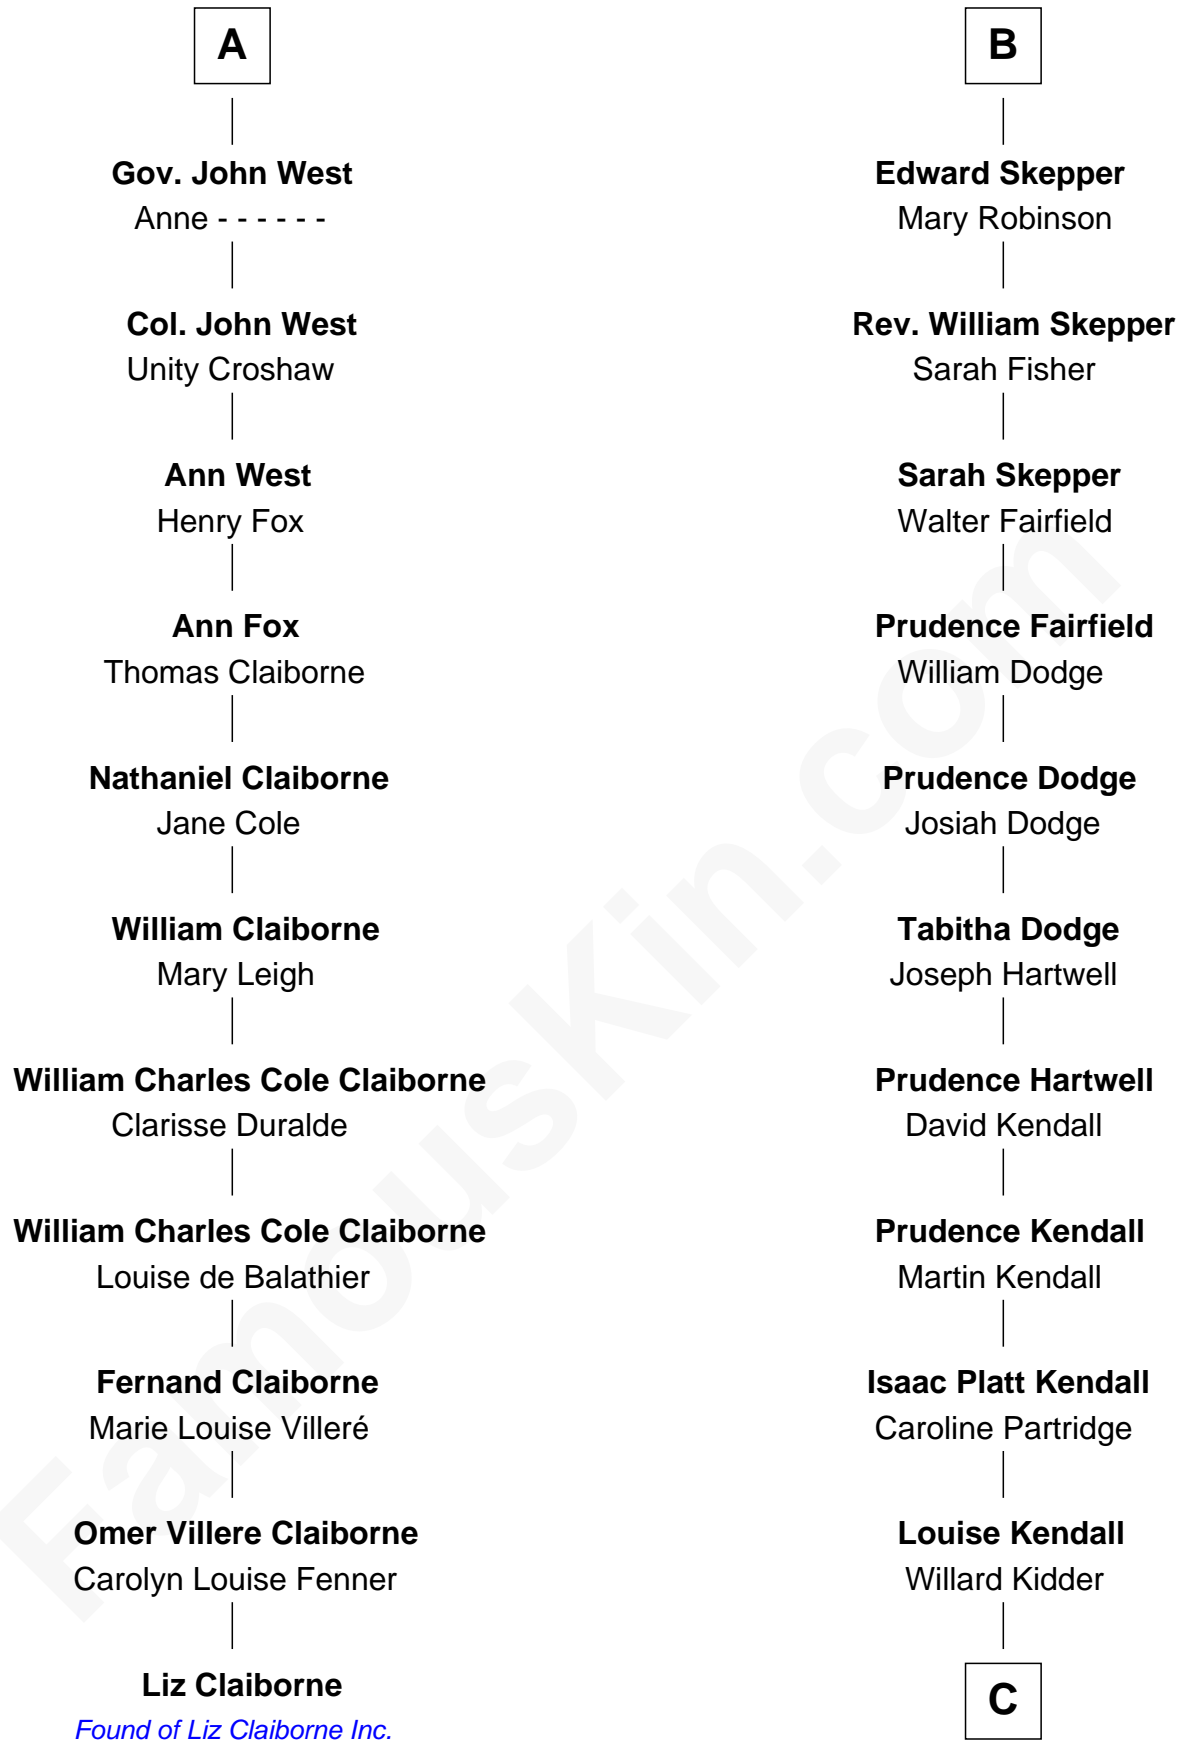

FamousKin.com

Relationship Chart of

Liz Claiborne

Fashion Designer and Founder of Liz Claiborne Inc.

17th cousin 2 times removed of

Margot Kidder

TV and Movie Actress

Sir Michael de la Pole

Katherine Wingfield

C

|
Sidney Jesse Kidder

Margaret Powell

|
Kendall Kidder

Jocelyn Mary Wilson

|
Margot Kidder

TV and Movie Actress