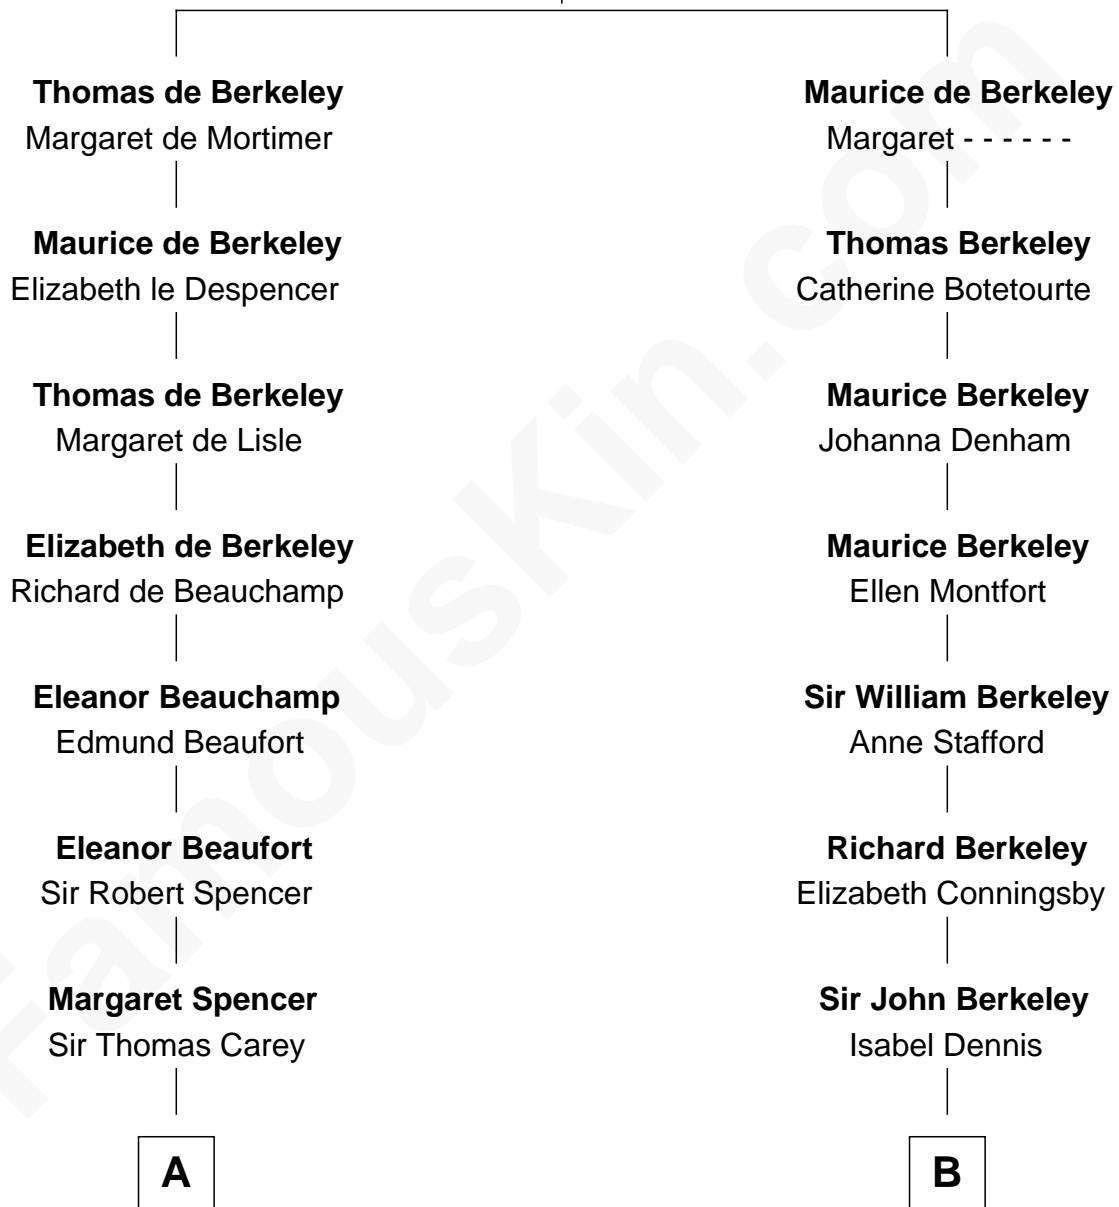

FamousKin.com

Relationship Chart of

Liz Claiborne

Fashion Designer and Founder of Liz Claiborne Inc.

20th cousin 1 time removed of

Margot Kidder

TV and Movie Actress

Sir Maurice de Berkeley

Eve la Zouche

C

William Charles Cole Claiborne

Louise de Balathier

Fernand Claiborne

Marie Louise Villeré

Omer Villere Claiborne

Carolyn Louise Fenner