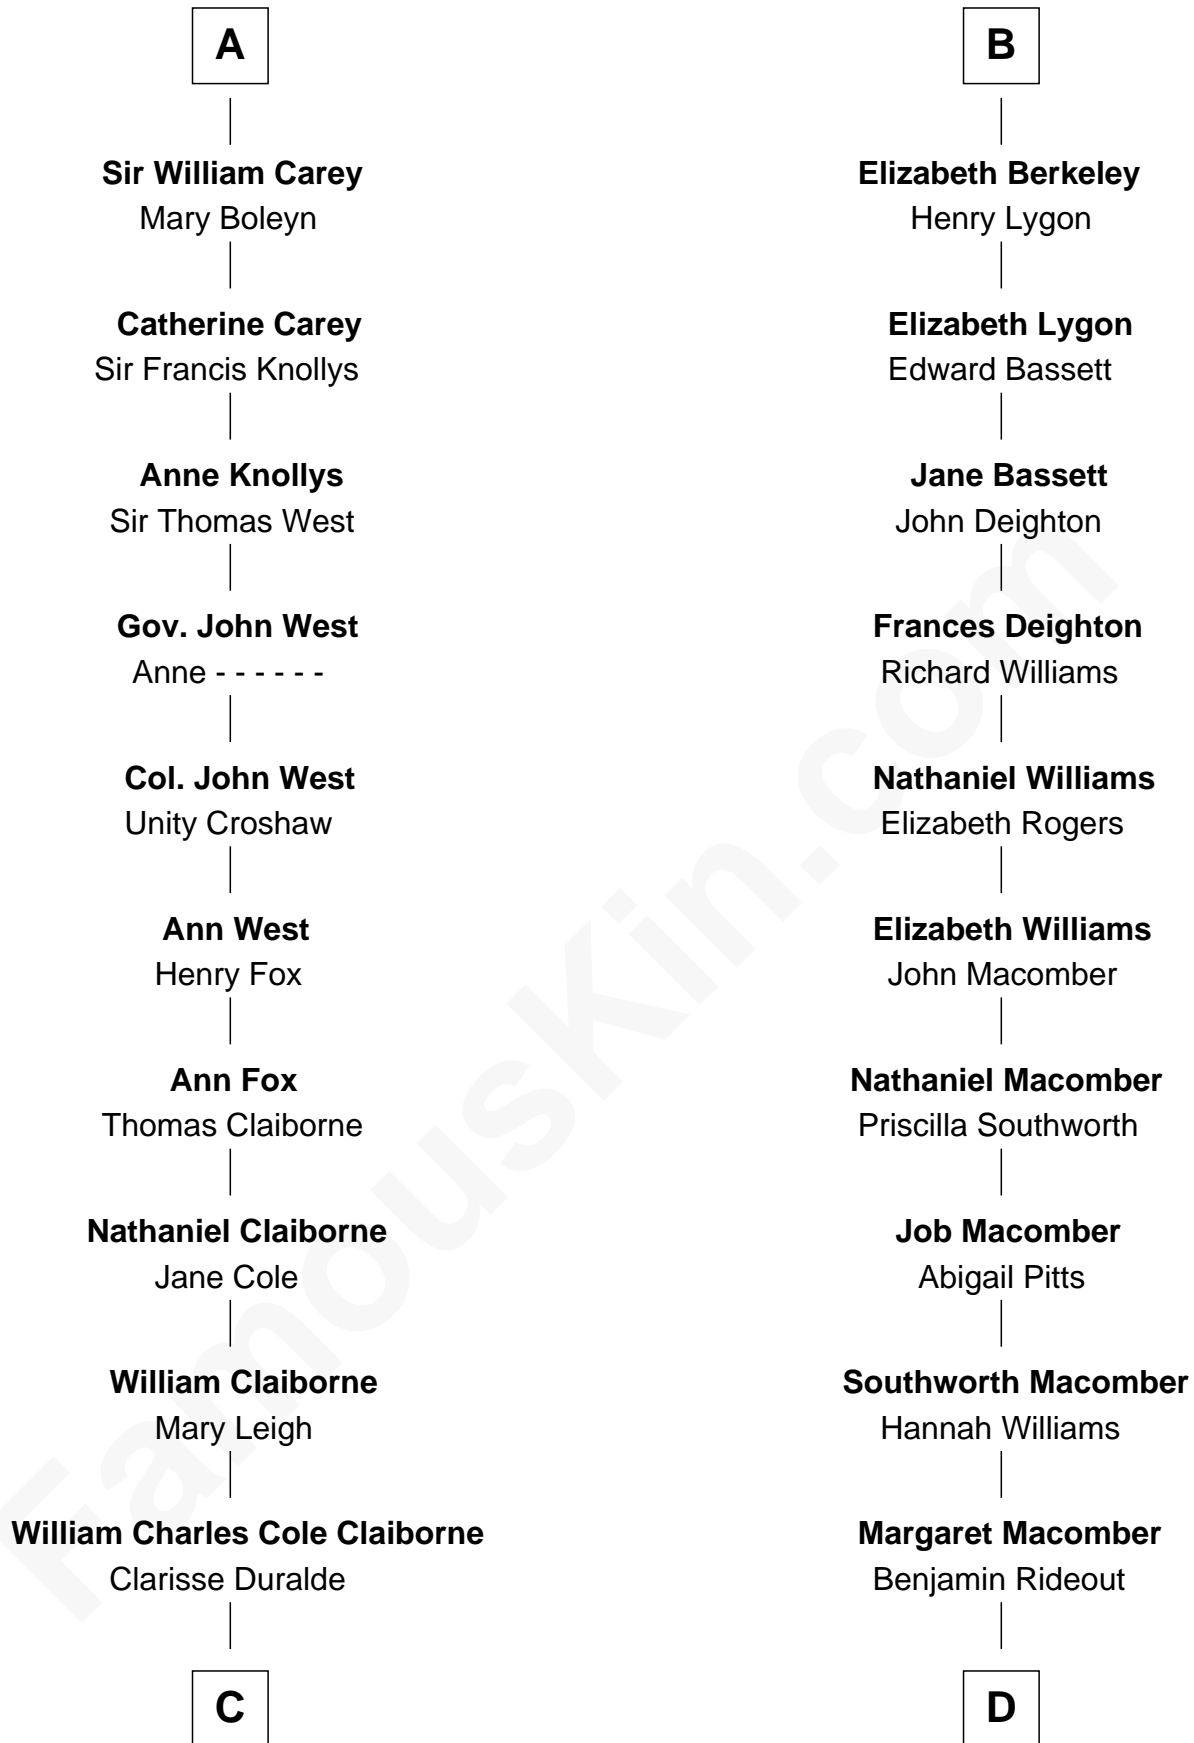

FamousKin.com

Relationship Chart of

Liz Claiborne

Fashion Designer and Founder of Liz Claiborne Inc.

20th cousin 1 time removed of

Margot Kidder

TV and Movie Actress

Sir Maurice de Berkeley

Eve la Zouche

C

William Charles Cole Claiborne

Louise de Balathier

Fernand Claiborne

Marie Louise Villeré

Omer Villere Claiborne

Carolyn Louise Fenner