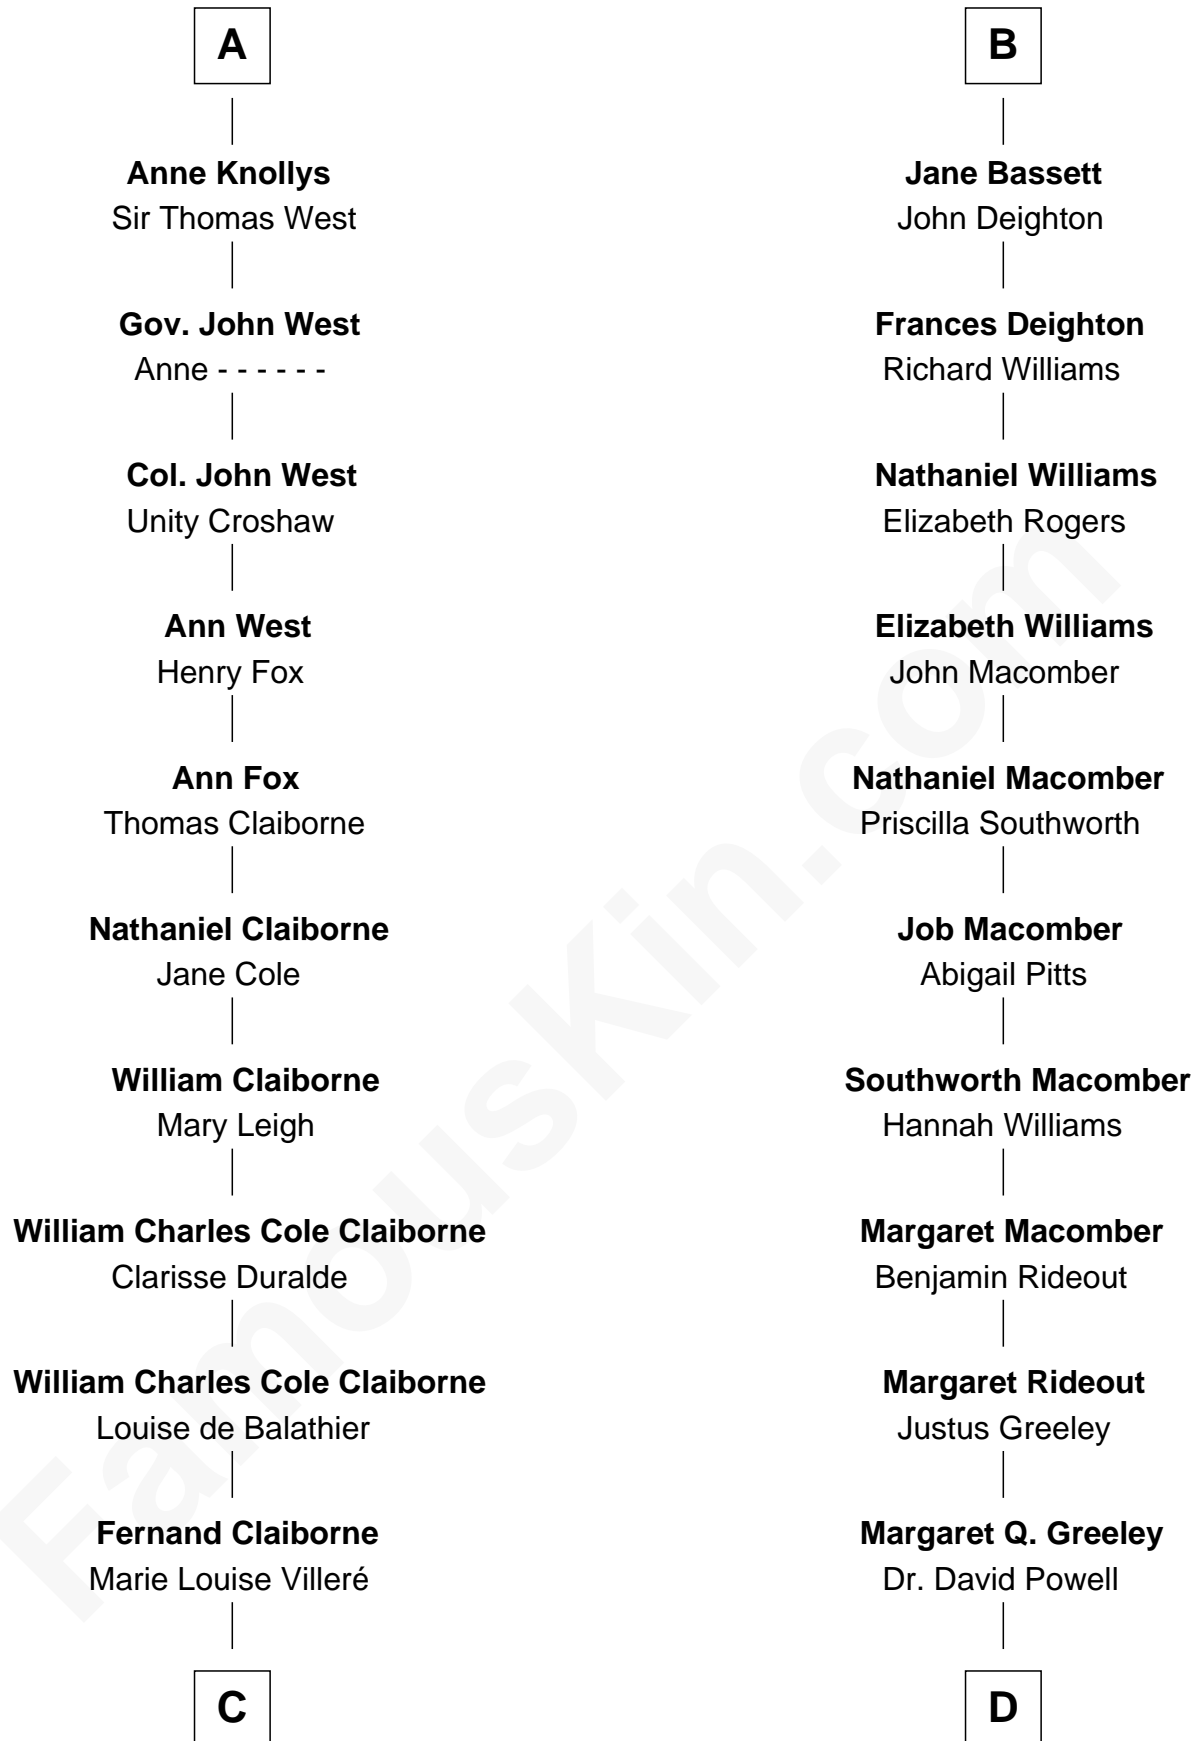

FamousKin.com

Relationship Chart of

Liz Claiborne

Fashion Designer and Founder of Liz Claiborne Inc.

18th cousin 1 time removed of

Margot Kidder

TV and Movie Actress

Sir Richard Fitzalan

Elizabeth de Bohun

C

Omer Villere Claiborne

Carolyn Louise Fenner

Liz Claiborne

Found of Liz Claiborne Inc.

D

Margaret Powell