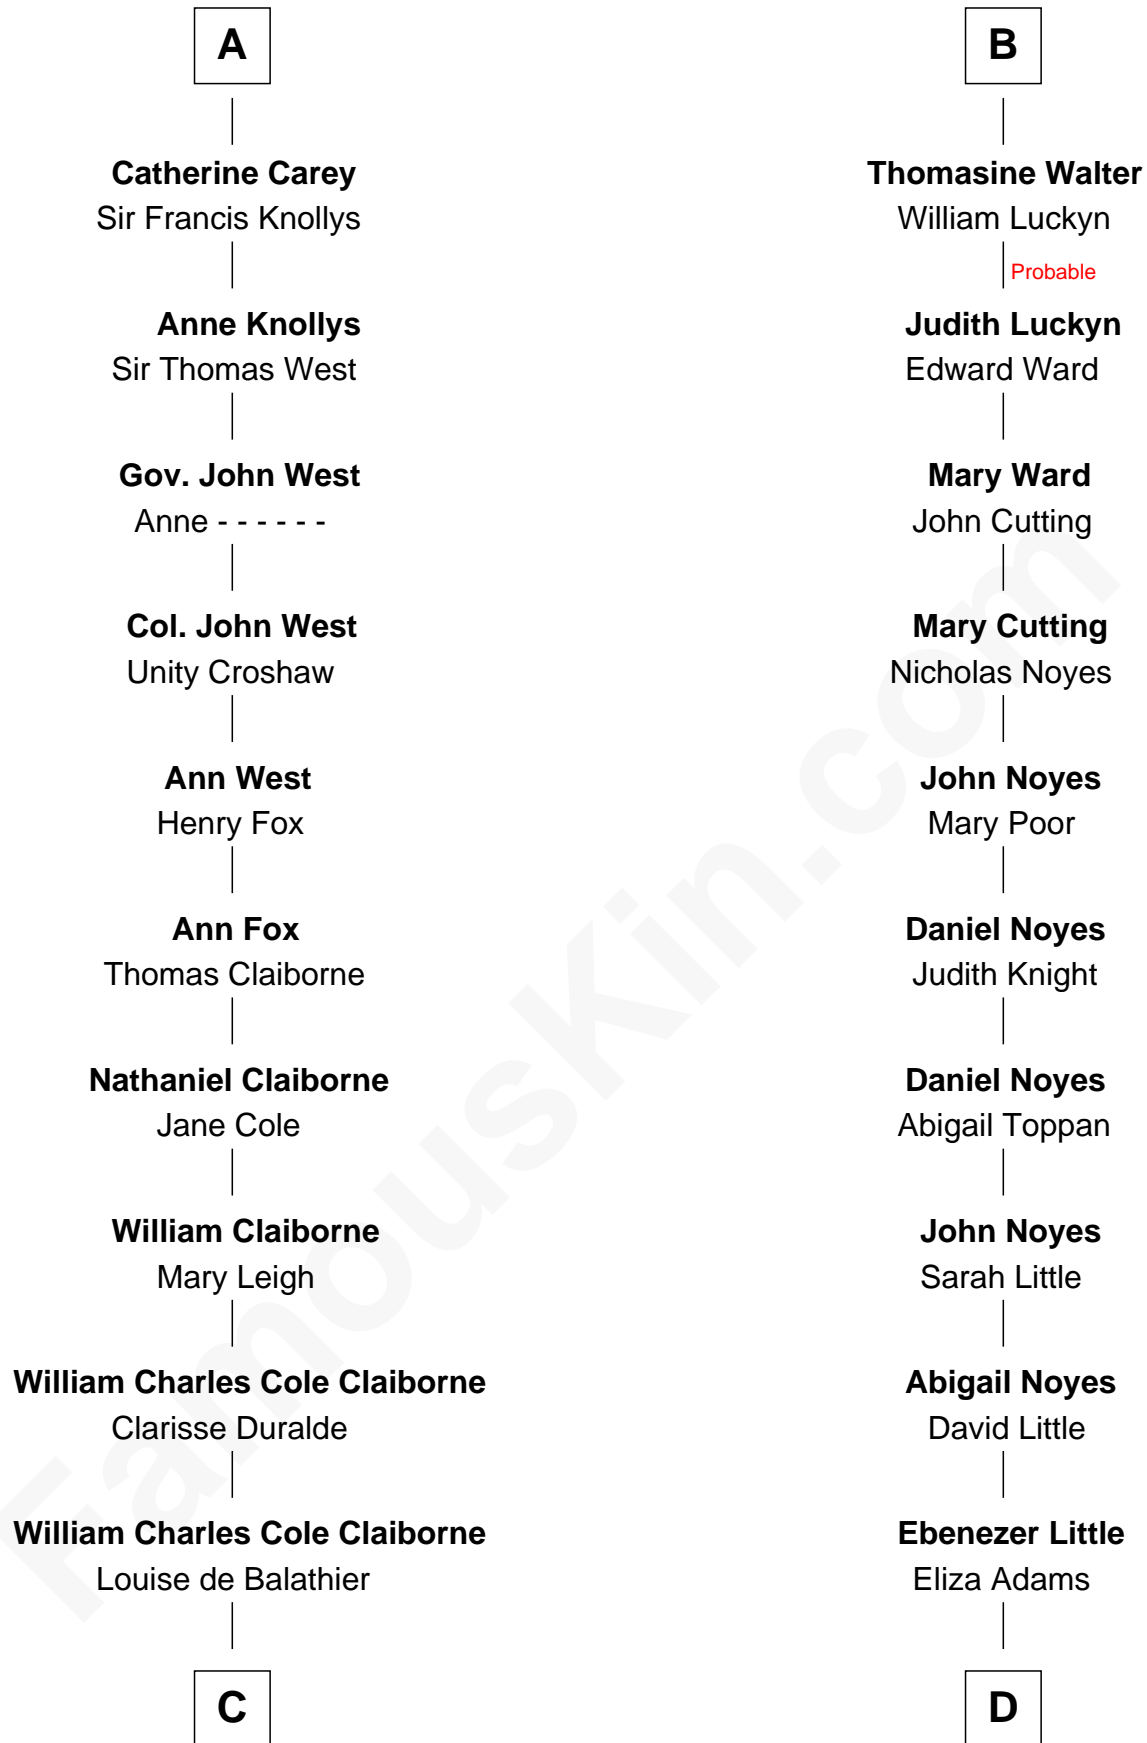

## Relationship Chart of

### Liz Claiborne

*Fashion Designer and Founder of Liz Claiborne Inc.*

19th cousin 2 times removed of

### Charlie Baker

*72nd Governor of Massachusetts*

**Sir John Howard**

Alice de Bois

**C**

**Fernand Claiborne**  
Marie Louise Villeré

**Omer Villere Claiborne**  
Carolyn Louise Fenner

**Liz Claiborne**  
*Found of Liz Claiborne Inc.*

**D**

**Catherine A. Little**  
Edward Henry Little

**Henry Bailey Little**  
Fanny Gray

**Eleanor Johnson Little**  
Charles Duane Baker

**Charles Duane Baker**  
Alice Elizabeth Ghormley

**Charlie Baker**  
*72nd Governor of Massachusetts*