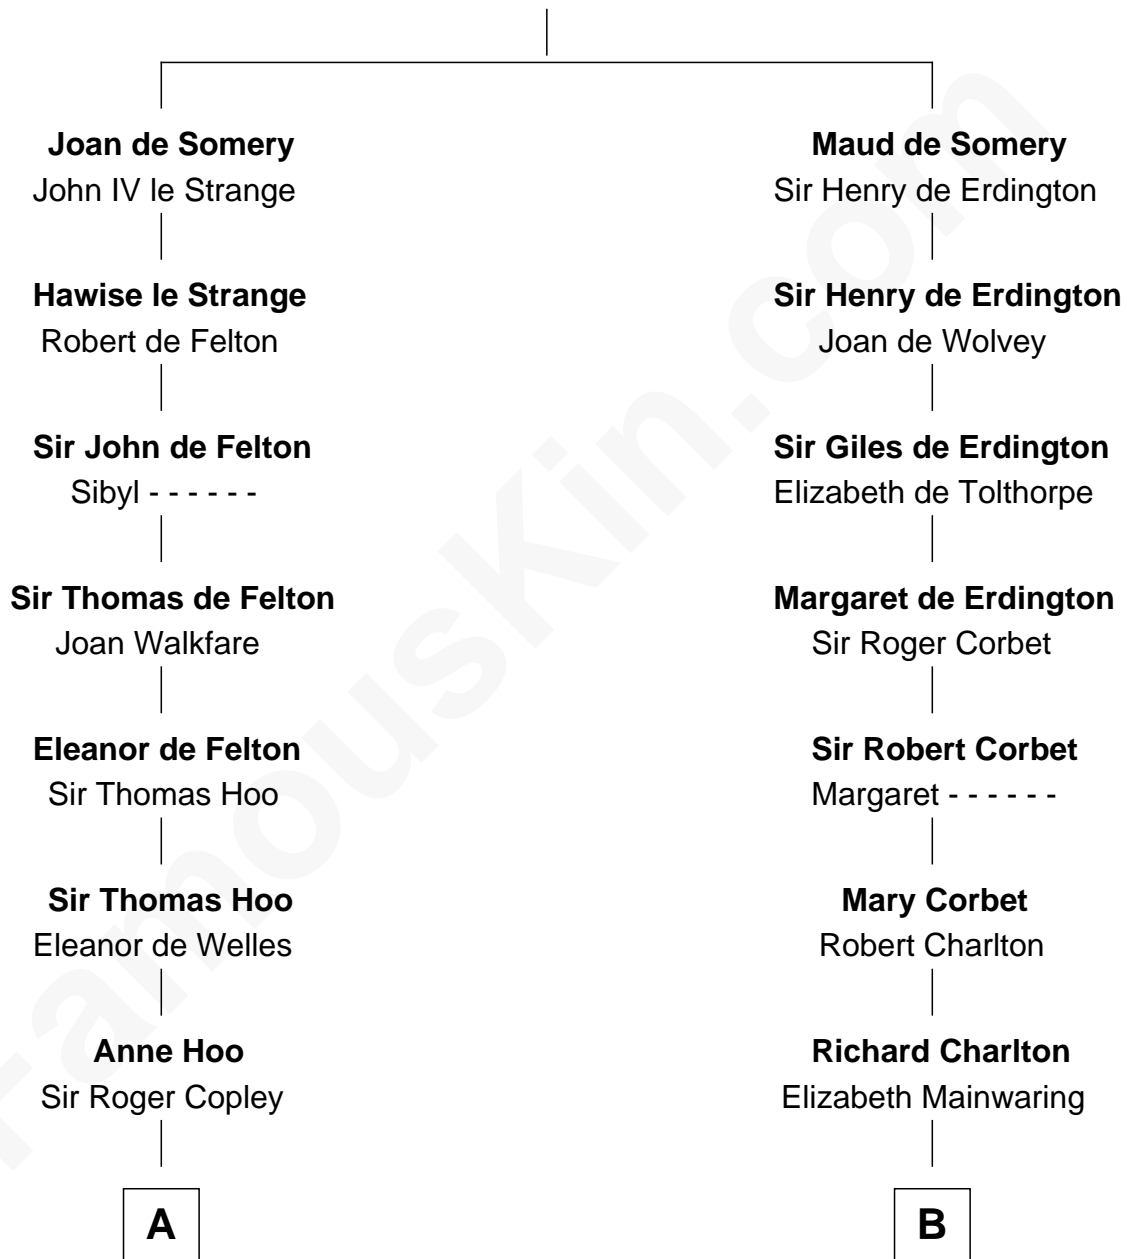

FamousKin.com

Relationship Chart of

Liz Claiborne

Fashion Designer and Founder of Liz Claiborne Inc.

20th cousin 1 time removed of

Katharine Hepburn
Movie Actress

Sir Roger de Somery
Nichole d'Aubenev

C

William Charles Cole Claiborne

Clarisse Duralde

William Charles Cole Claiborne

Louise de Balathier

Fernand Claiborne

Marie Louise Villeré

Omer Villere Claiborne

Carolyn Louise Fenner