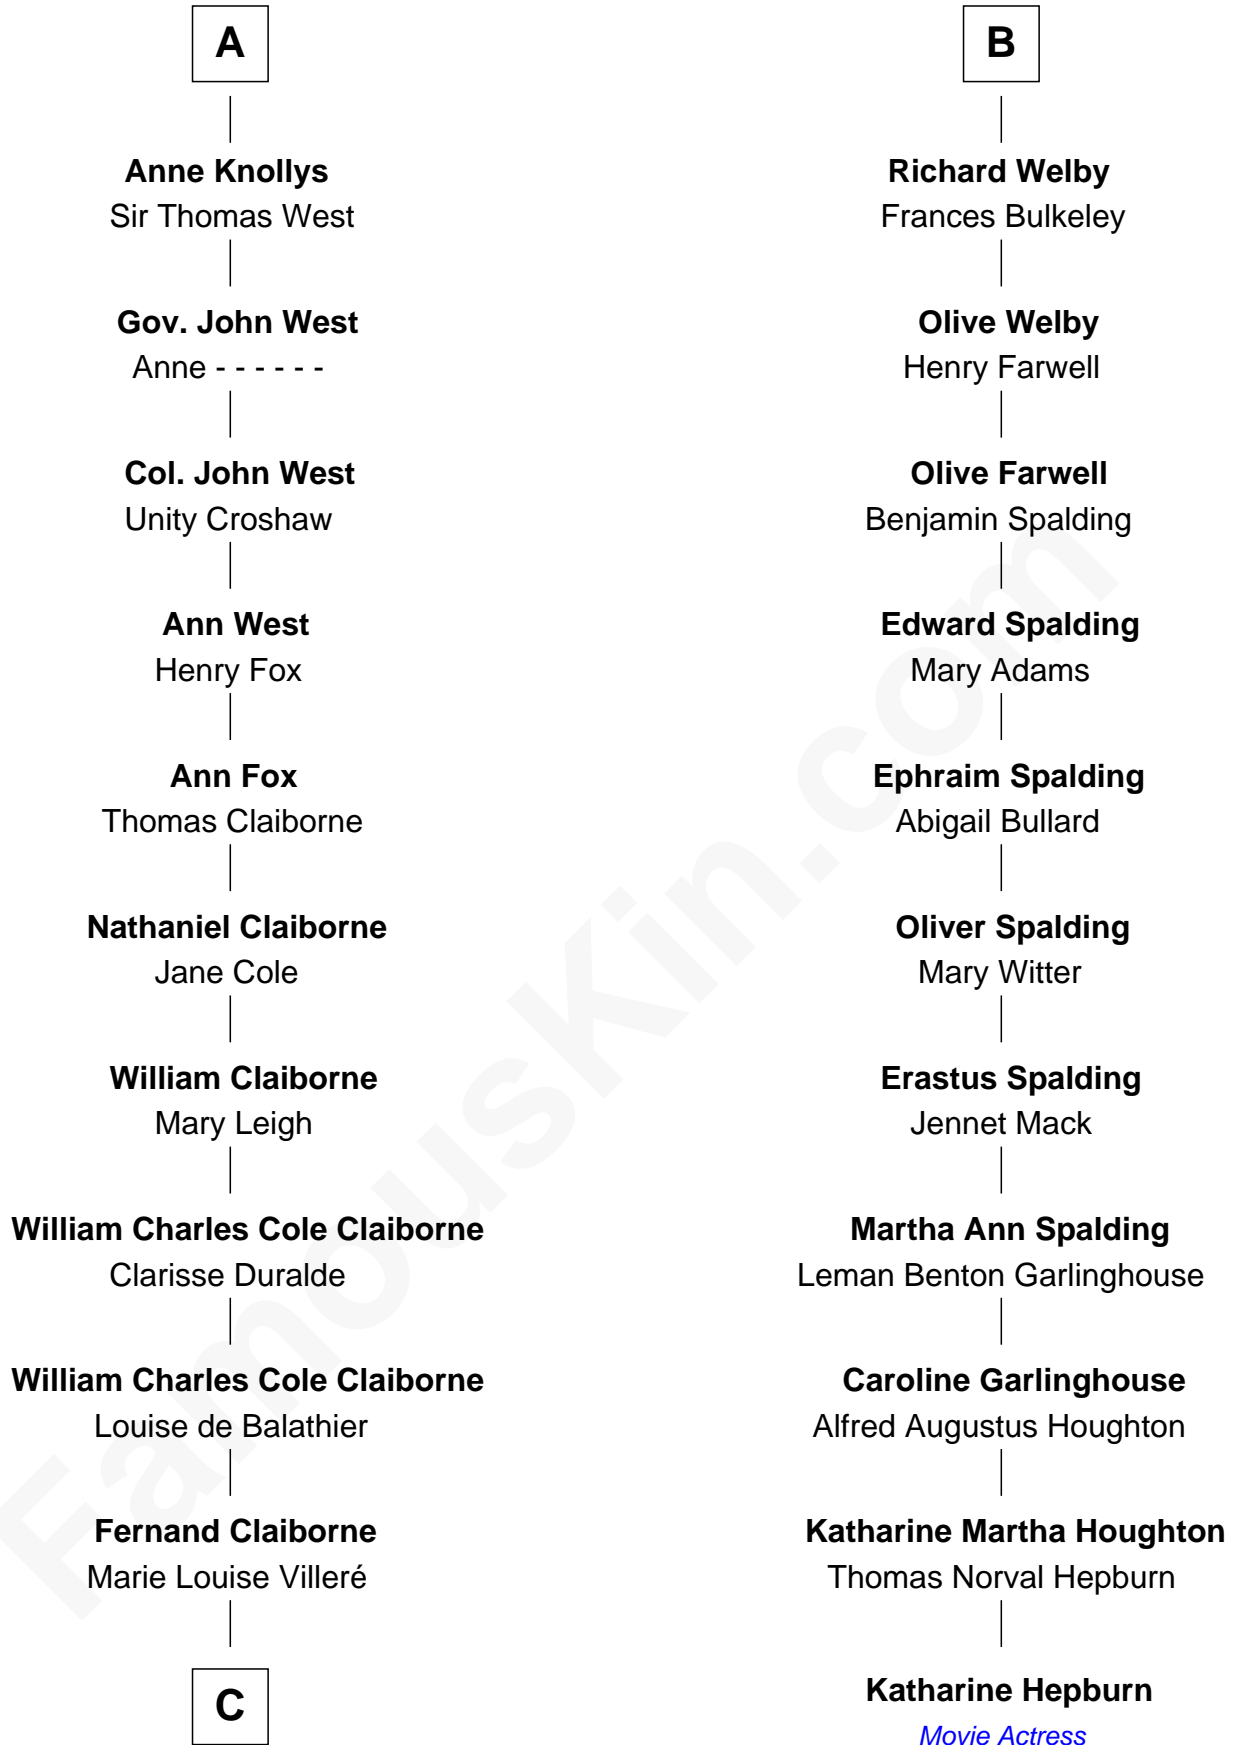

## Relationship Chart of

### Liz Claiborne

*Fashion Designer and Founder of Liz Claiborne Inc.*

17th cousin 1 time removed of

**Katharine Hepburn**  
*Movie Actress*

**C**

—  
**Omer Villere Claiborne**  
Carolyn Louise Fenner

—  
**Liz Claiborne**  
*Found of Liz Claiborne Inc.*