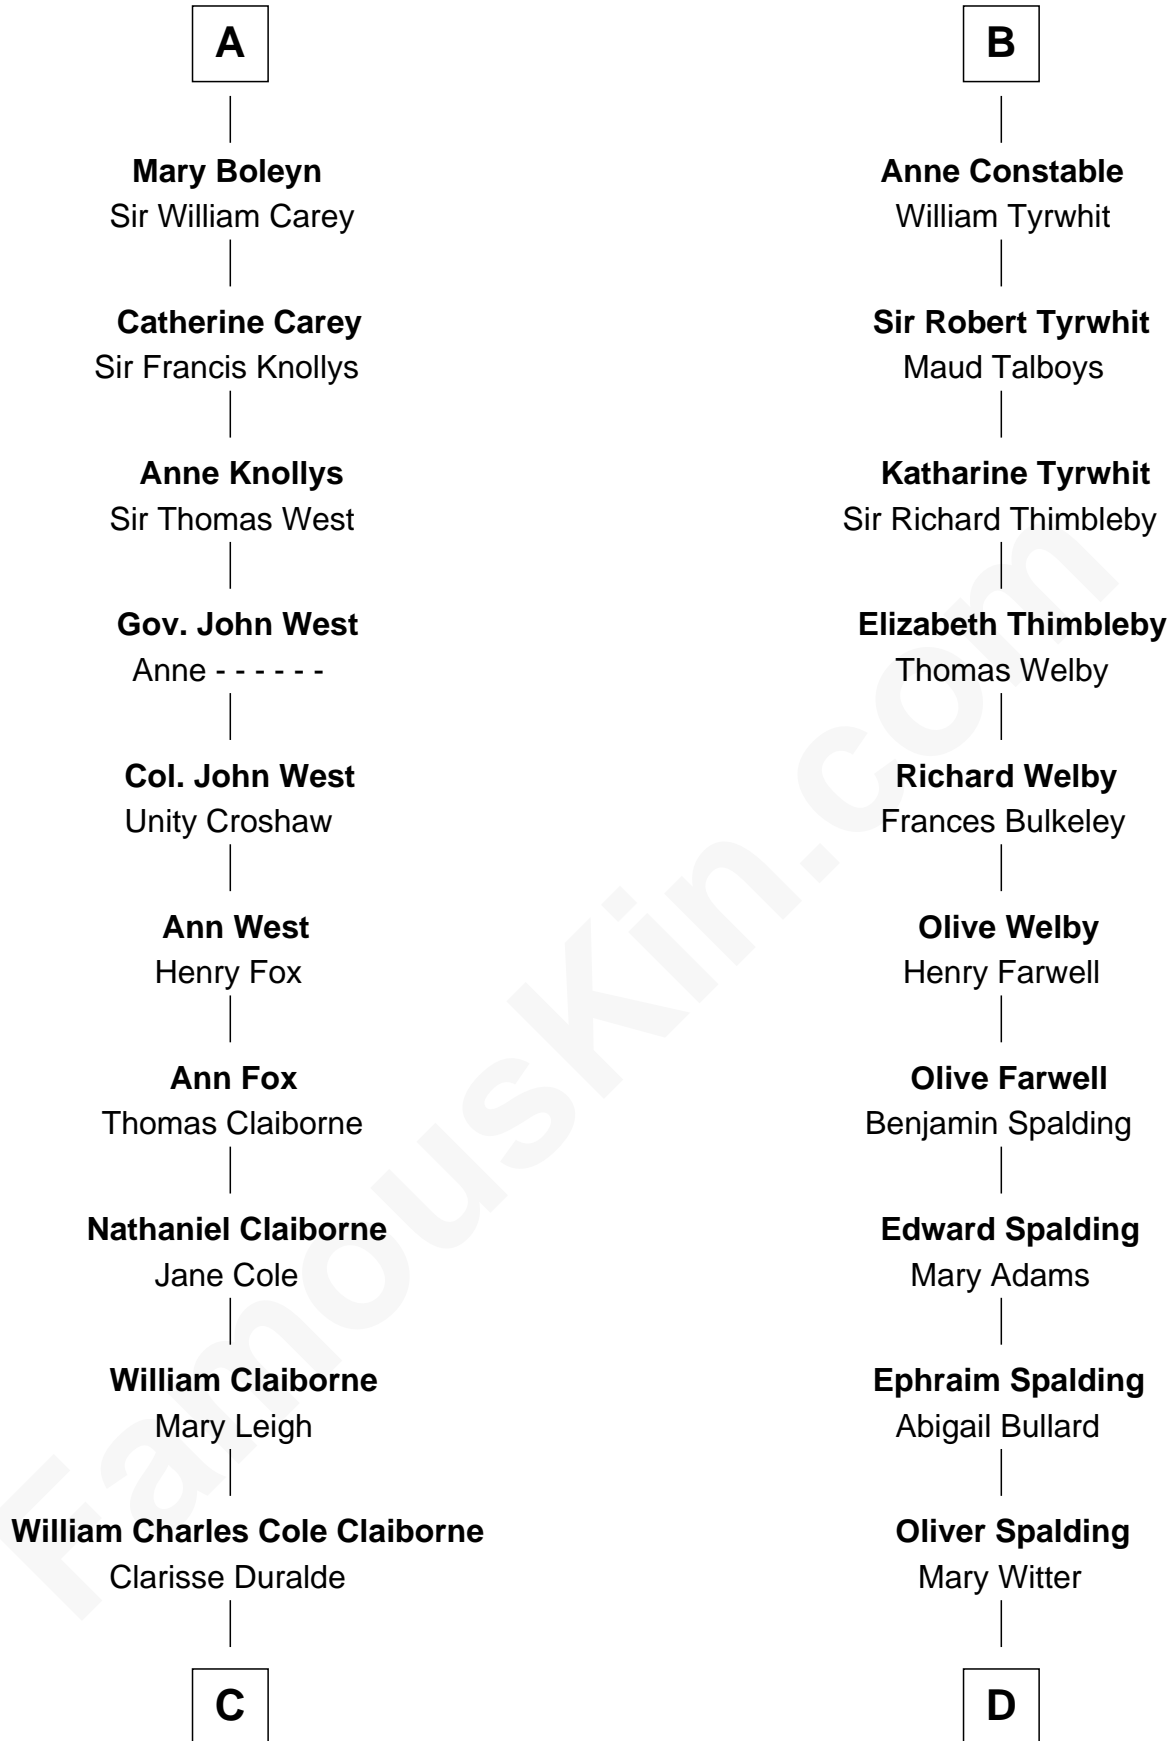

FamousKin.com

Relationship Chart of

Liz Claiborne

Fashion Designer and Founder of Liz Claiborne Inc.

20th cousin 1 time removed of

Katharine Hepburn
Movie Actress

William de Beauchamp
Maud FitzJohn

C

William Charles Cole Claiborne

Louise de Balathier

Fernand Claiborne

Marie Louise Villeré

Omer Villere Claiborne

Carolyn Louise Fenner

Liz Claiborne

Found of Liz Claiborne Inc.