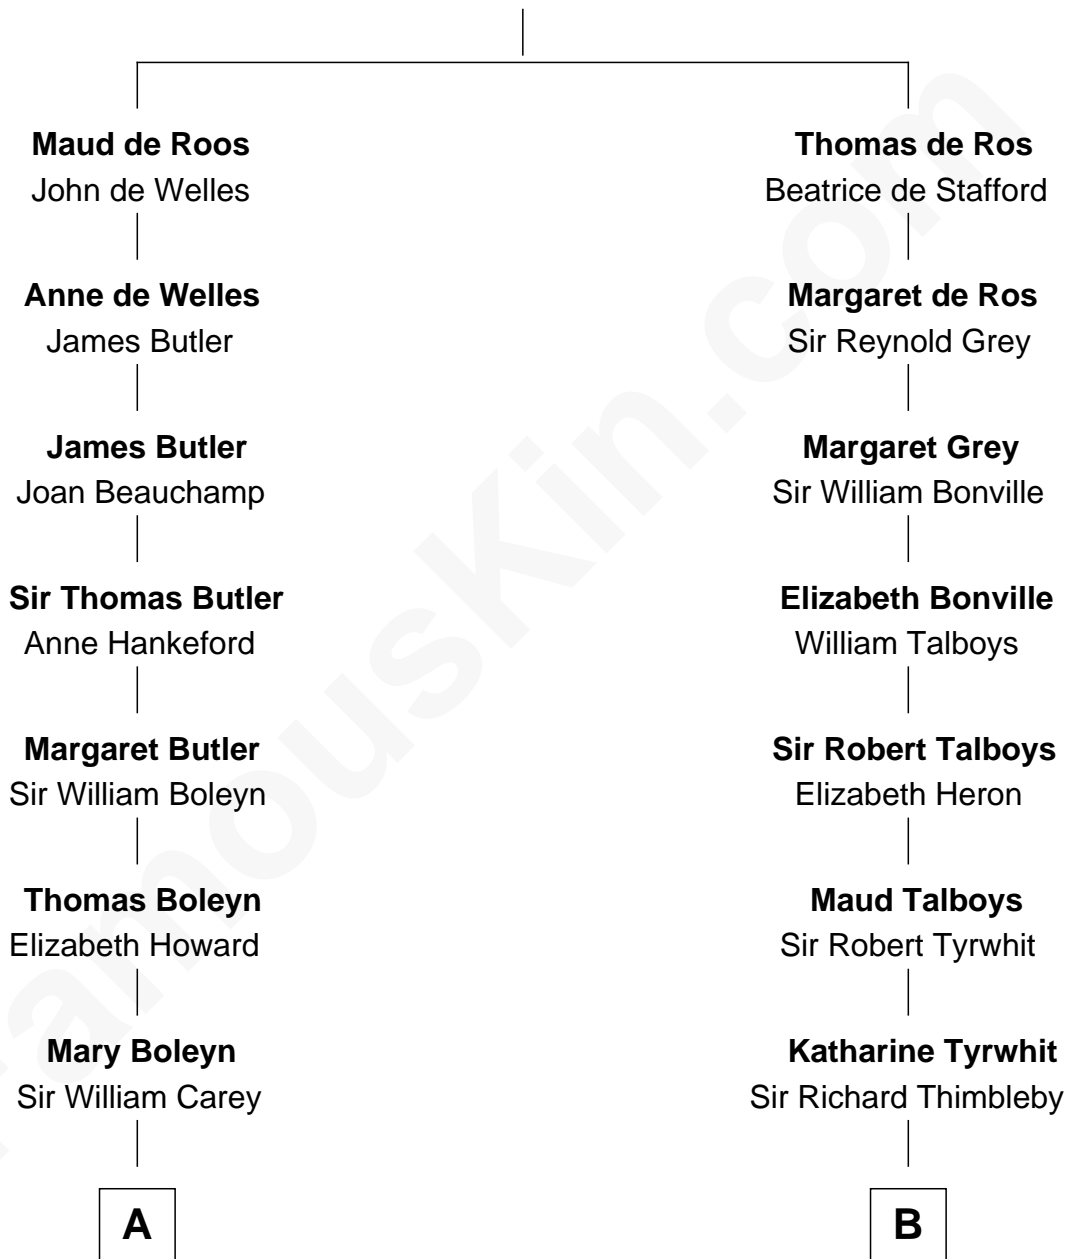

## Relationship Chart of

### Liz Claiborne

*Fashion Designer and Founder of Liz Claiborne Inc.*

18th cousin 1 time removed of

**Katharine Hepburn**  
*Movie Actress*

**Sir William de Ros**  
Margery de Badlesmere

**C**

**Fernand Claiborne**  
Marie Louise Villeré

**Omer Villere Claiborne**  
Carolyn Louise Fenner

**Liz Claiborne**  
*Found of Liz Claiborne Inc.*

**D**

**Katharine Martha Houghton**  
Thomas Norval Hepburn

**Katharine Hepburn**  
*Movie Actress*

FamousKin.com