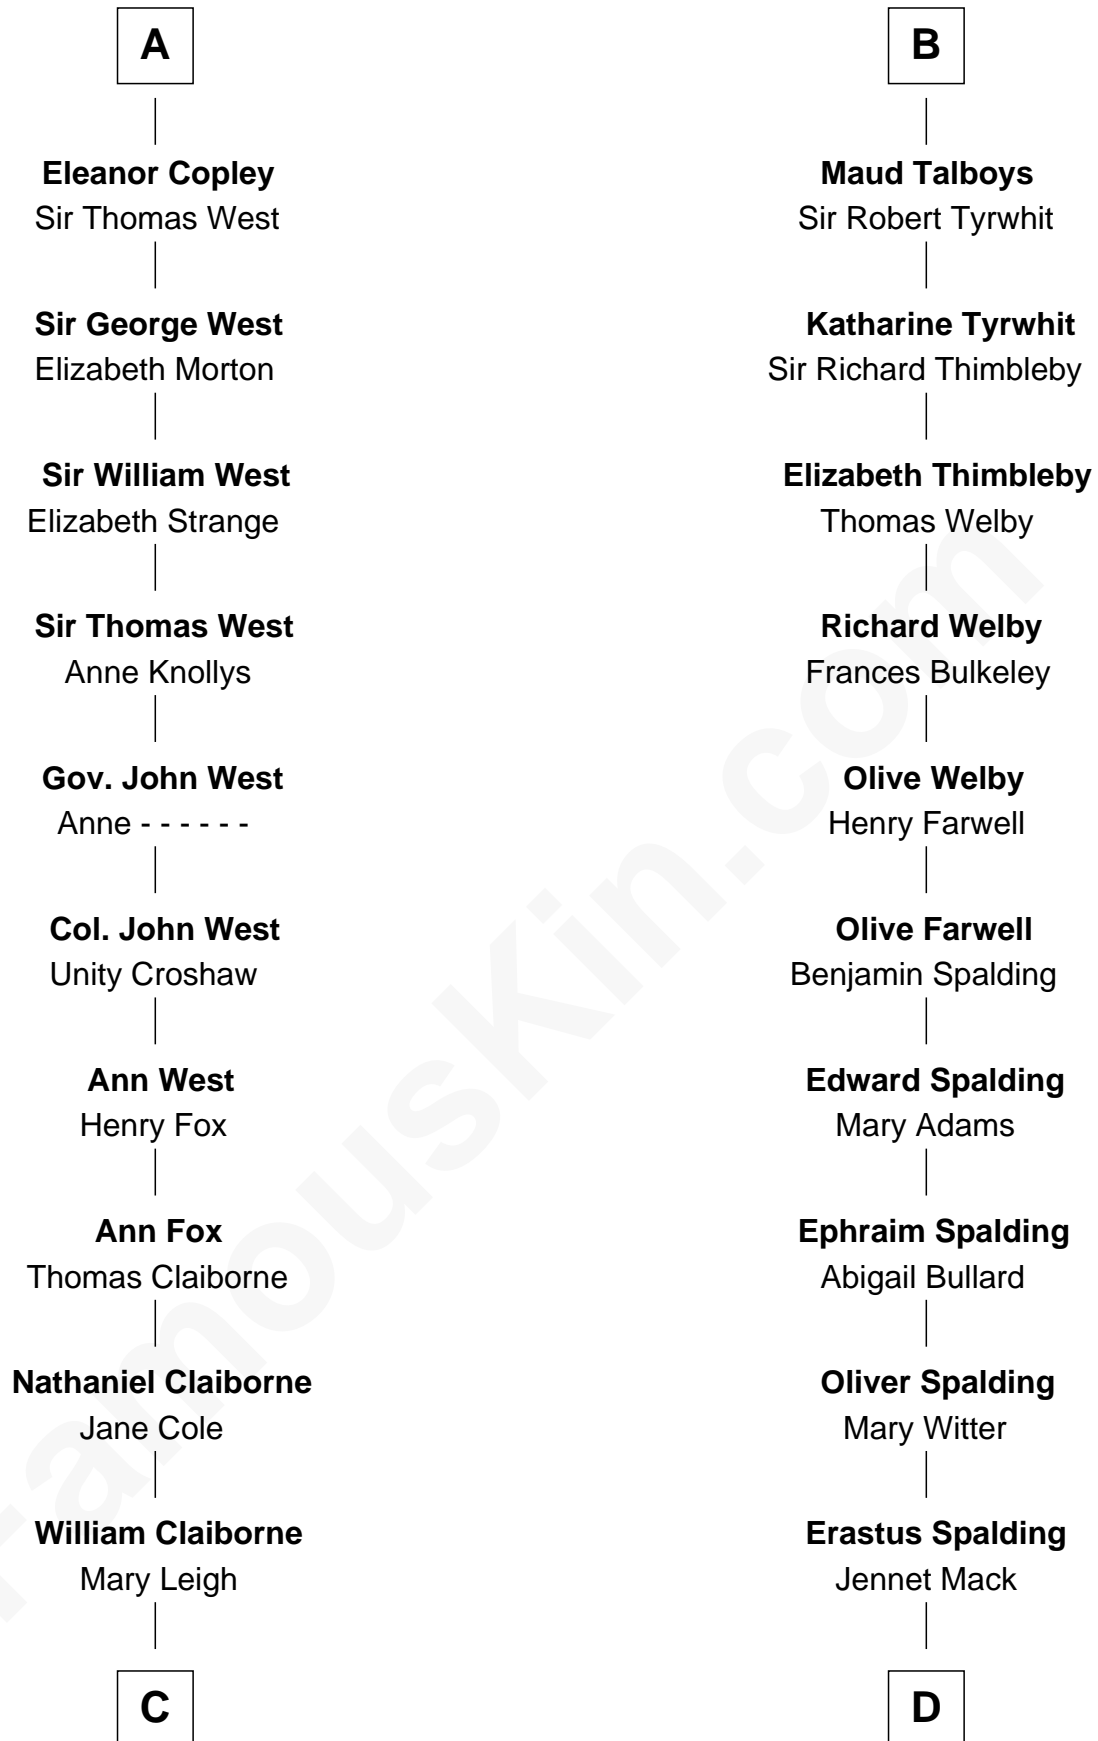

FamousKin.com

Relationship Chart of

Liz Claiborne

Fashion Designer and Founder of Liz Claiborne Inc.

20th cousin 1 time removed of

Katharine Hepburn
Movie Actress

Sir Hugh I de Audley
Iseult de Mortimer

C

William Charles Cole Claiborne

Clarisse Duralde

William Charles Cole Claiborne

Louise de Balathier

Fernand Claiborne

Marie Louise Villeré

Omer Villere Claiborne

Carolyn Louise Fenner