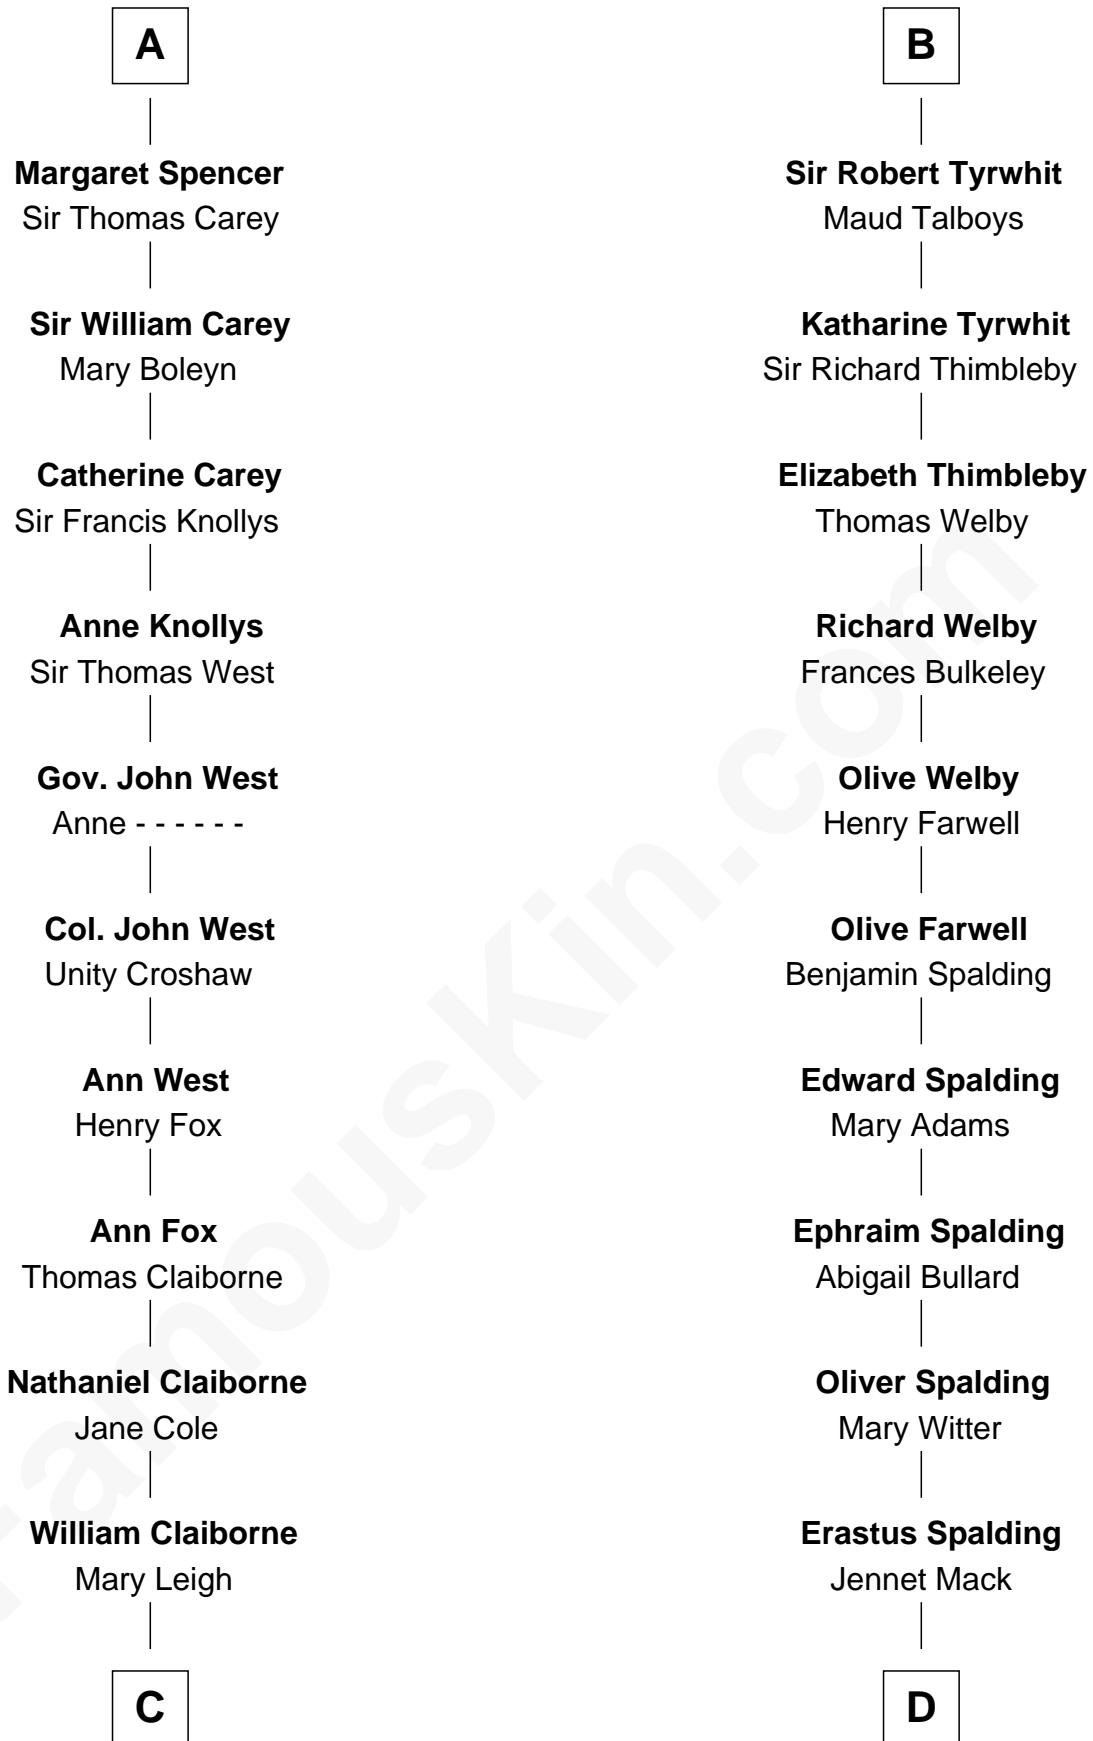

FamousKin.com

Relationship Chart of

Liz Claiborne

Fashion Designer and Founder of Liz Claiborne Inc.

20th cousin 1 time removed of

Katharine Hepburn
Movie Actress

C

William Charles Cole Claiborne

Clarisse Duralde

William Charles Cole Claiborne

Louise de Balathier

Fernand Claiborne

Marie Louise Villeré

Omer Villere Claiborne

Carolyn Louise Fenner

Liz Claiborne