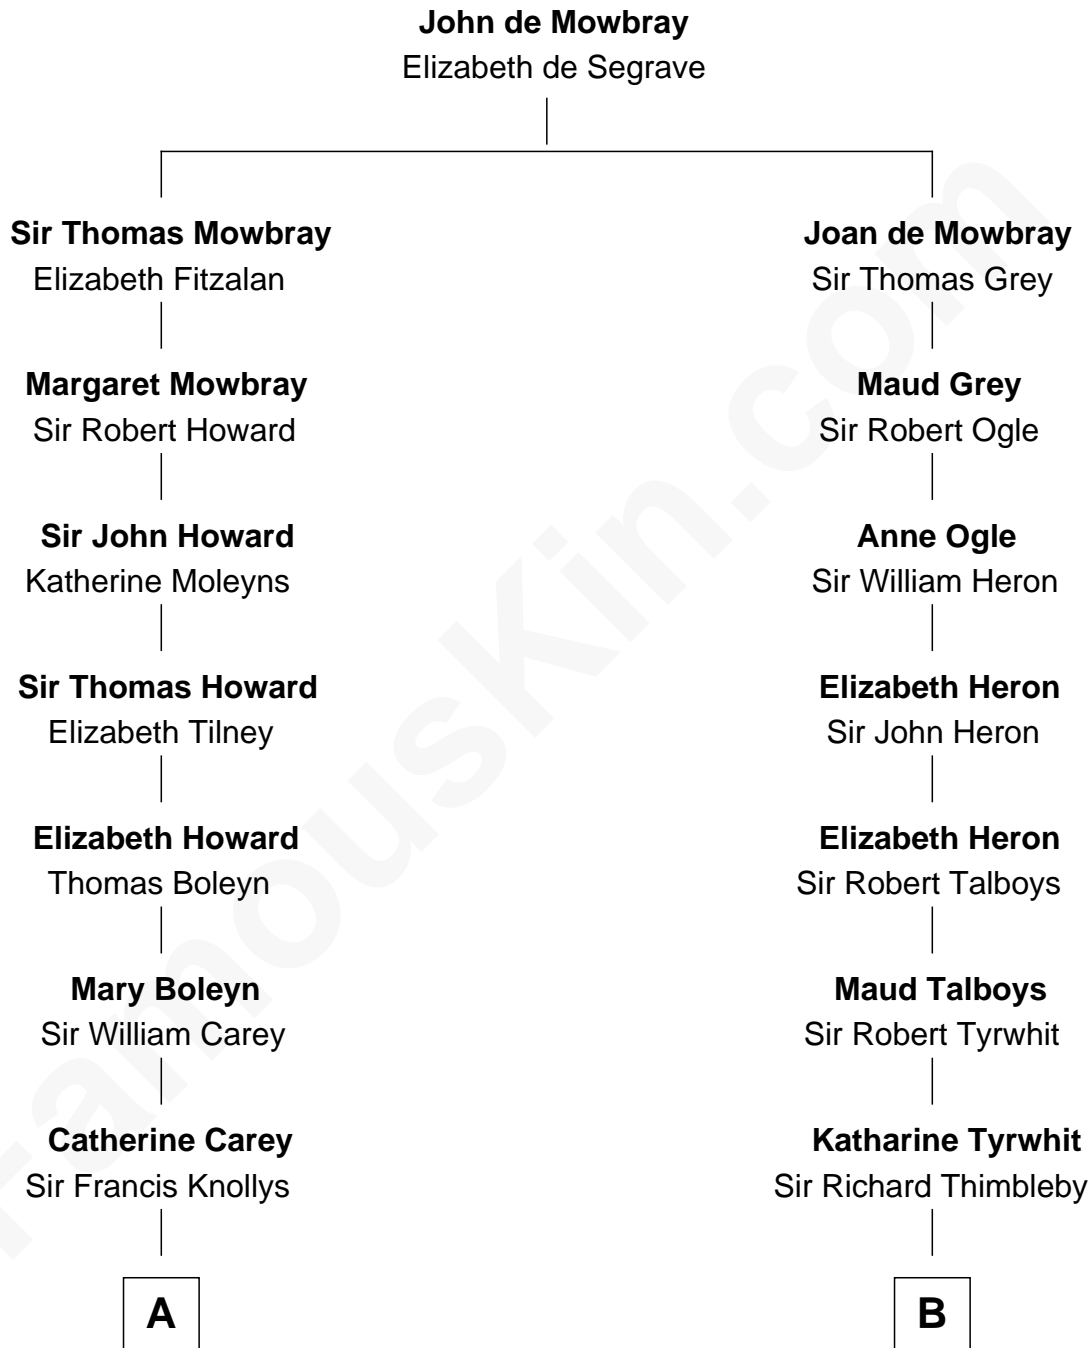

FamousKin.com

Relationship Chart of

Liz Claiborne

Fashion Designer and Founder of Liz Claiborne Inc.

18th cousin of

Katharine Hepburn
Movie Actress

C

Omer Villere Claiborne
Carolyn Louise Fenner