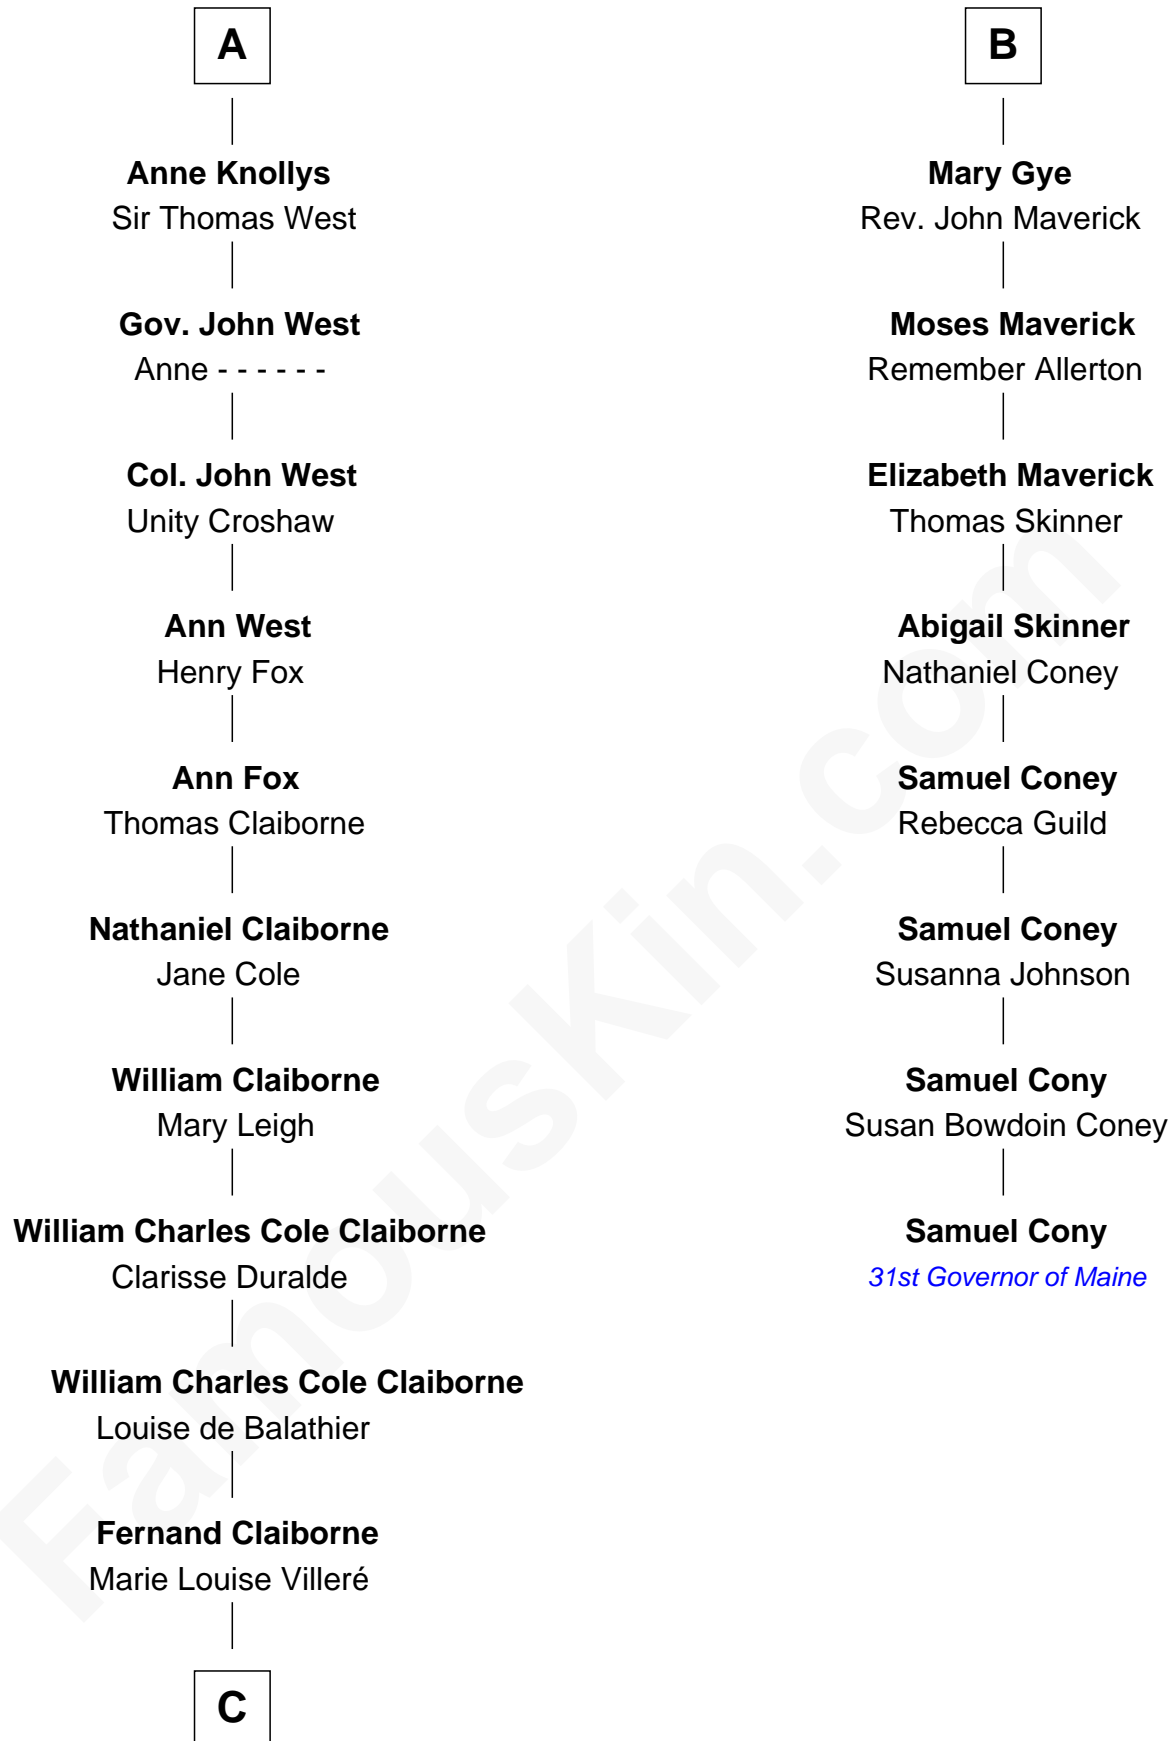

FamousKin.com

Relationship Chart of

Liz Claiborne

Fashion Designer and Founder of Liz Claiborne Inc.

14th cousin 4 times removed of

Samuel Cony

31st Governor of Maine

C

—
Omer Villere Claiborne
Carolyn Louise Fenner

—
Liz Claiborne
Found of Liz Claiborne Inc.

FamousKin.com