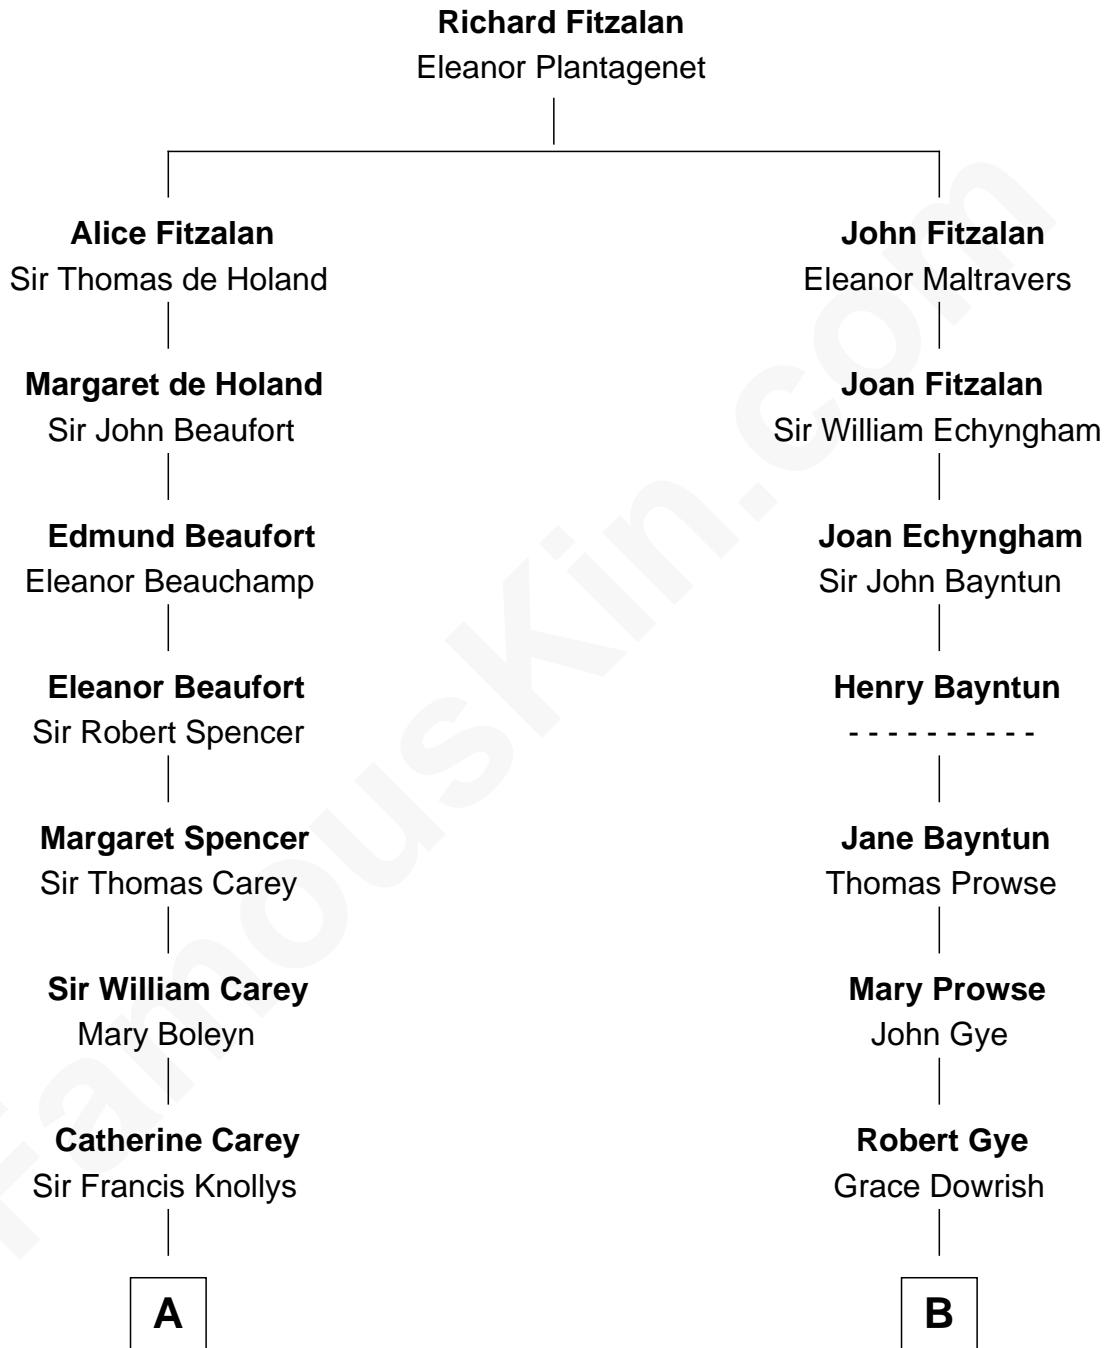

FamousKin.com

Relationship Chart of

Liz Claiborne

Fashion Designer and Founder of Liz Claiborne Inc.

14th cousin 4 times removed of

Samuel Cony

31st Governor of Maine

C

—
Omer Villere Claiborne
Carolyn Louise Fenner

—
Liz Claiborne
Found of Liz Claiborne Inc.

FamousKin.com