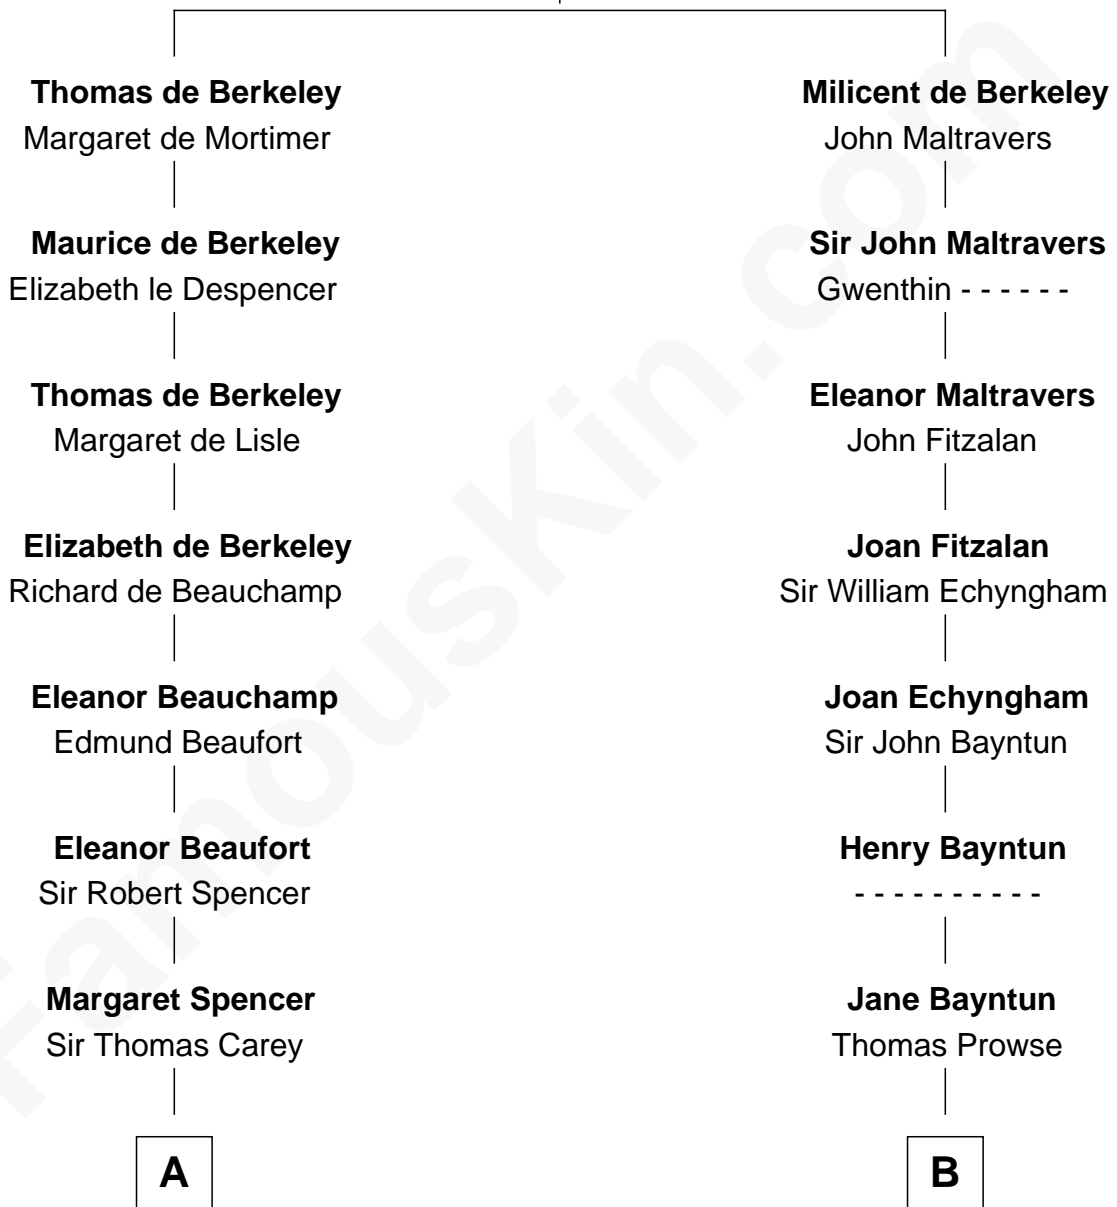

FamousKin.com

Relationship Chart of

Liz Claiborne

Fashion Designer and Founder of Liz Claiborne Inc.

16th cousin 4 times removed of

Samuel Cony

31st Governor of Maine

Sir Maurice de Berkeley

Eve la Zouche

C

William Charles Cole Claiborne

Louise de Balathier

Fernand Claiborne

Marie Louise Villeré

Omer Villere Claiborne

Carolyn Louise Fenner