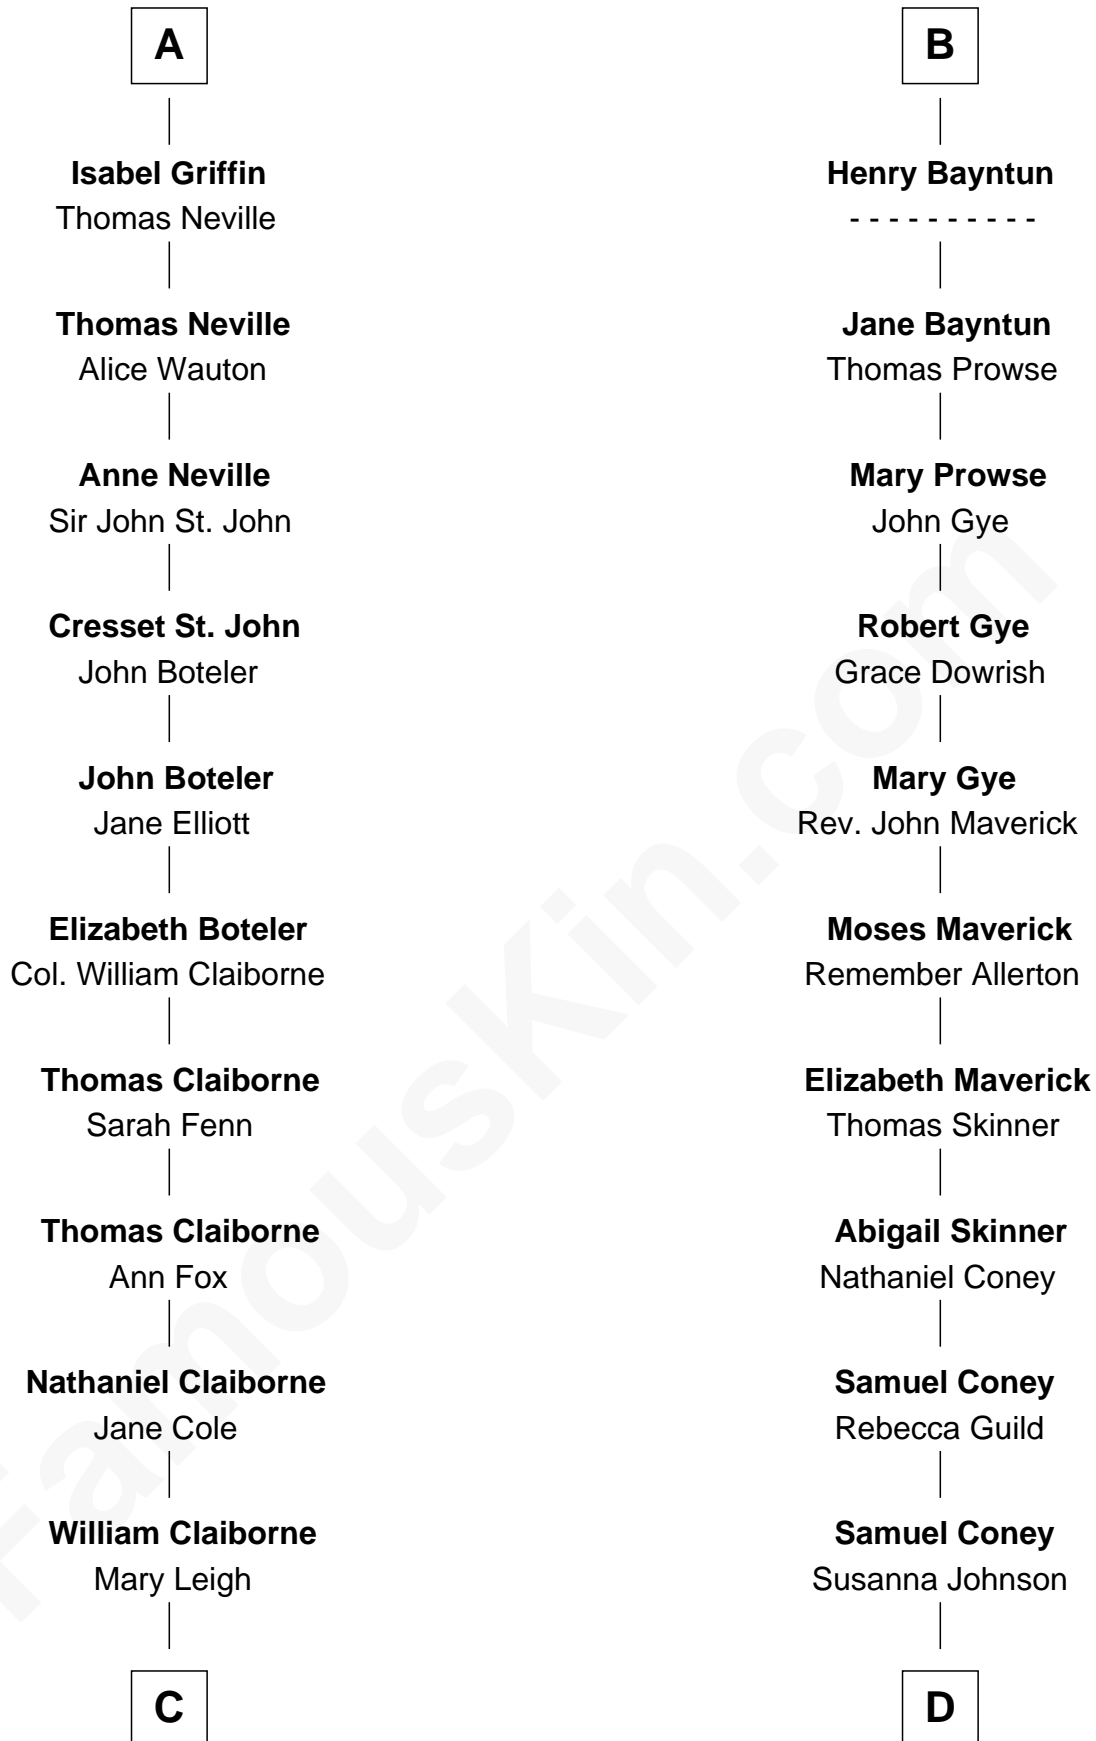

### Liz Claiborne

*Fashion Designer and Founder of Liz Claiborne Inc.*

18th cousin 3 times removed of

### Samuel Cony

*31st Governor of Maine*

**Sir William de Cantilupe**

Eve de Braiose

**C**

**William Charles Cole Claiborne**

Clarisse Duralde

**William Charles Cole Claiborne**