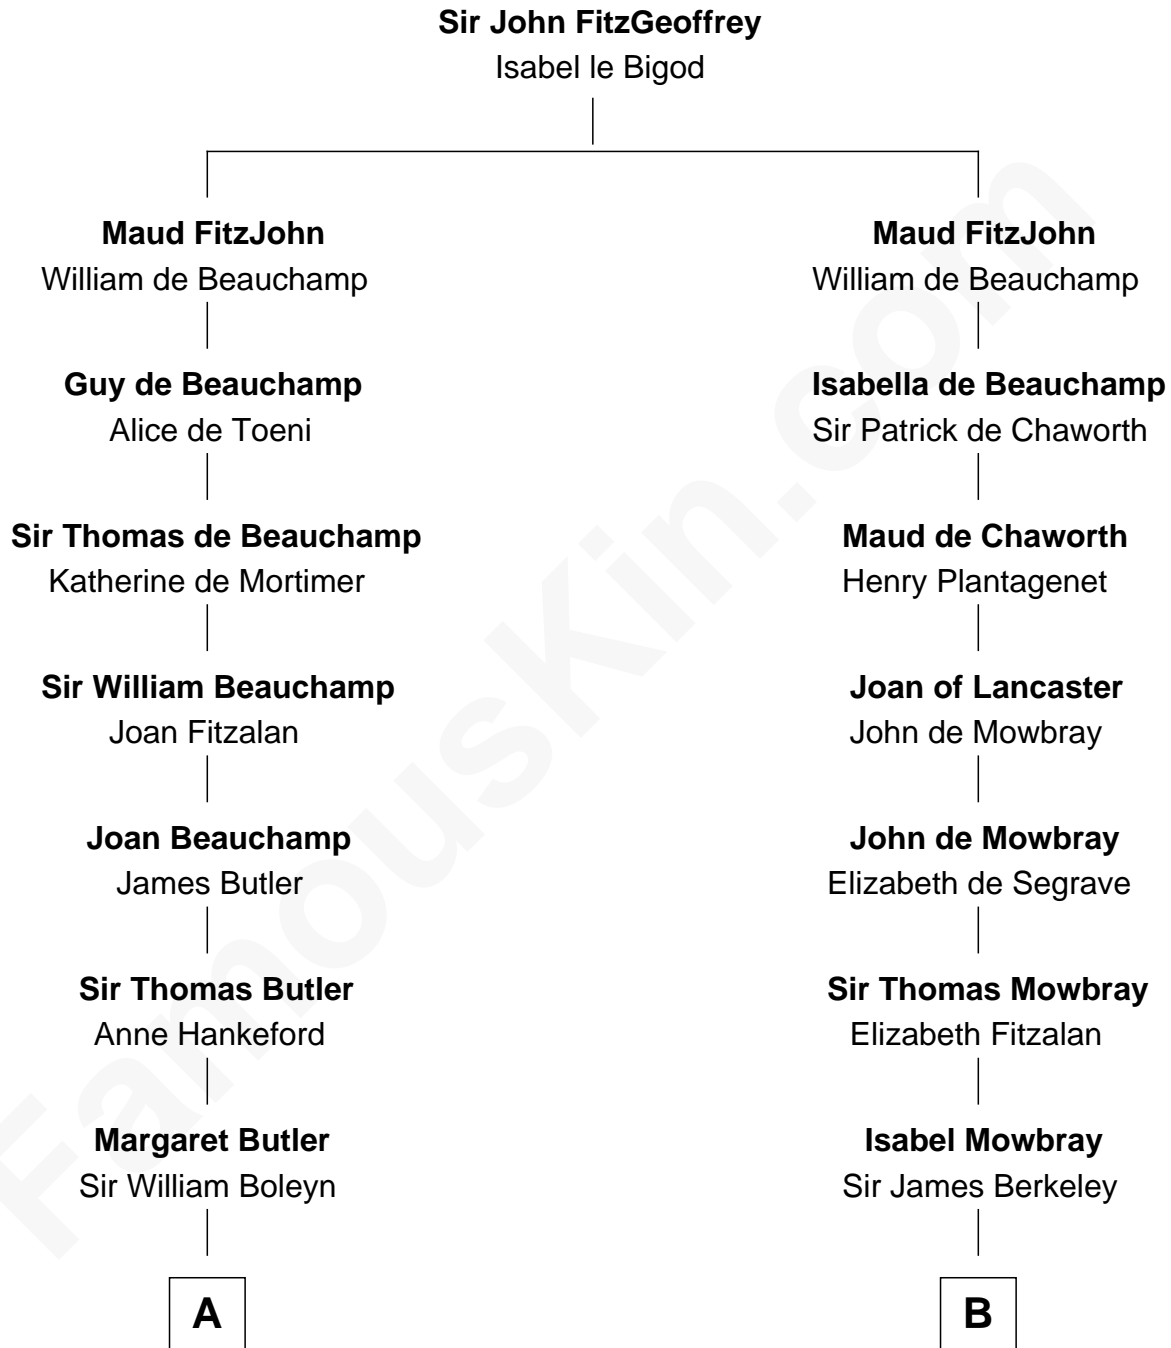

# FamousKin.com

## Relationship Chart of

### Liz Claiborne

*Fashion Designer and Founder of Liz Claiborne Inc.*

21st cousin of

**General Douglas MacArthur**  
*U.S. Army - World War II*

**C**

**William Charles Cole Claiborne**

Clarisse Duralde

**William Charles Cole Claiborne**