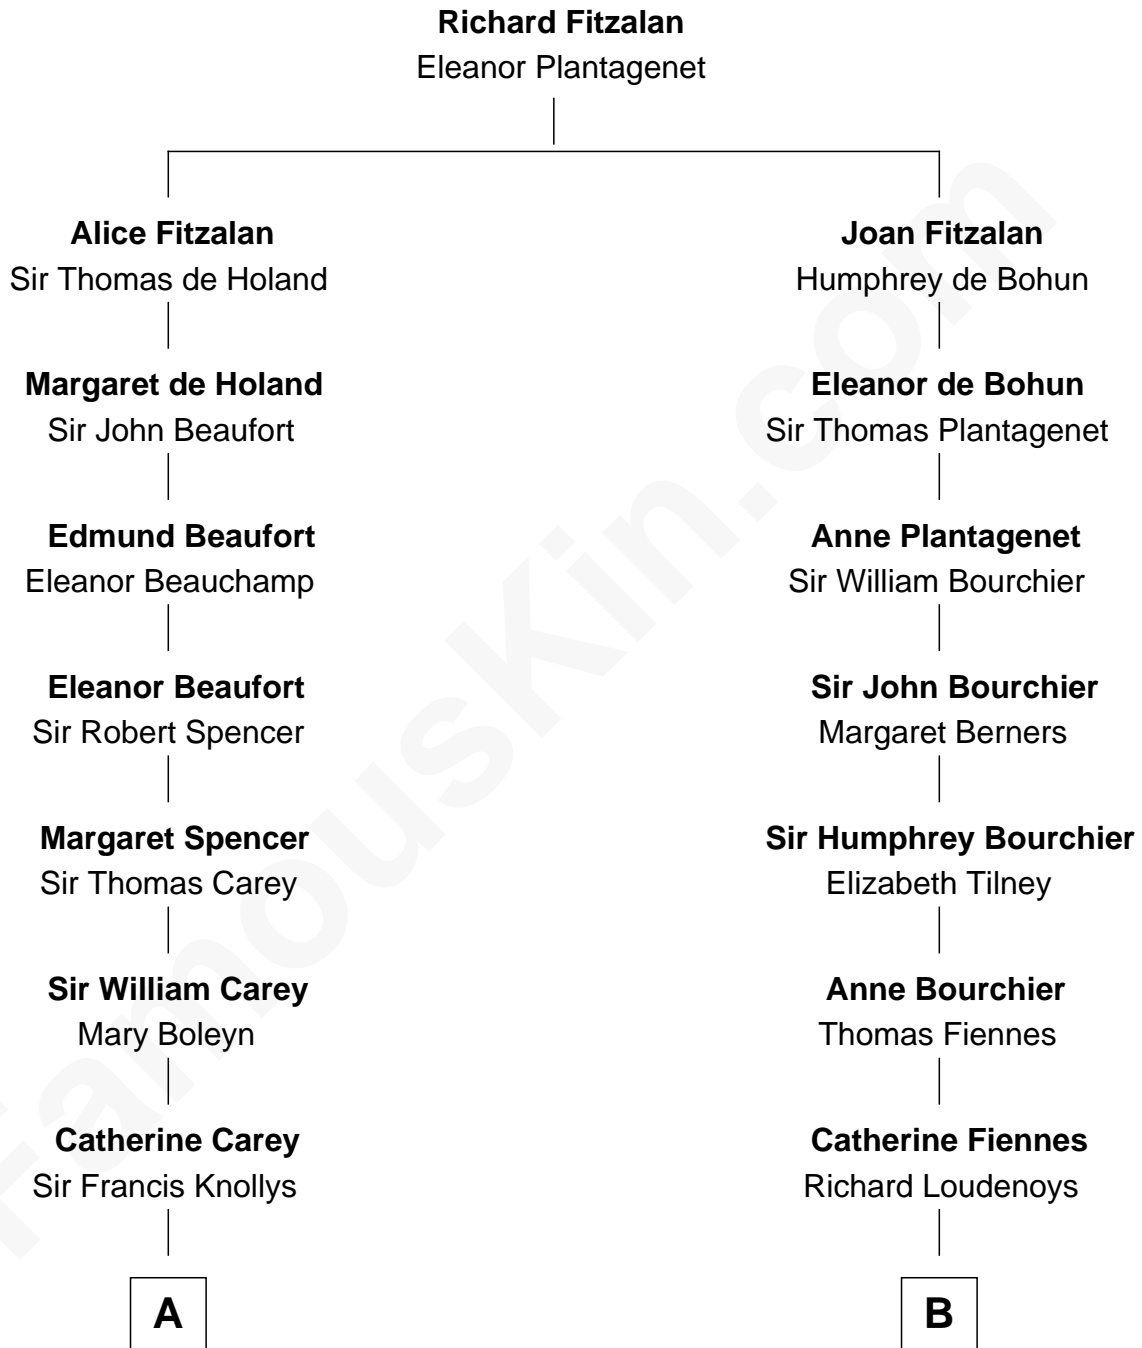

FamousKin.com

Relationship Chart of

Liz Claiborne

Fashion Designer and Founder of Liz Claiborne Inc.

18th cousin 1 time removed of

Frank Lloyd Wright
American Architect

C

Omer Villere Claiborne