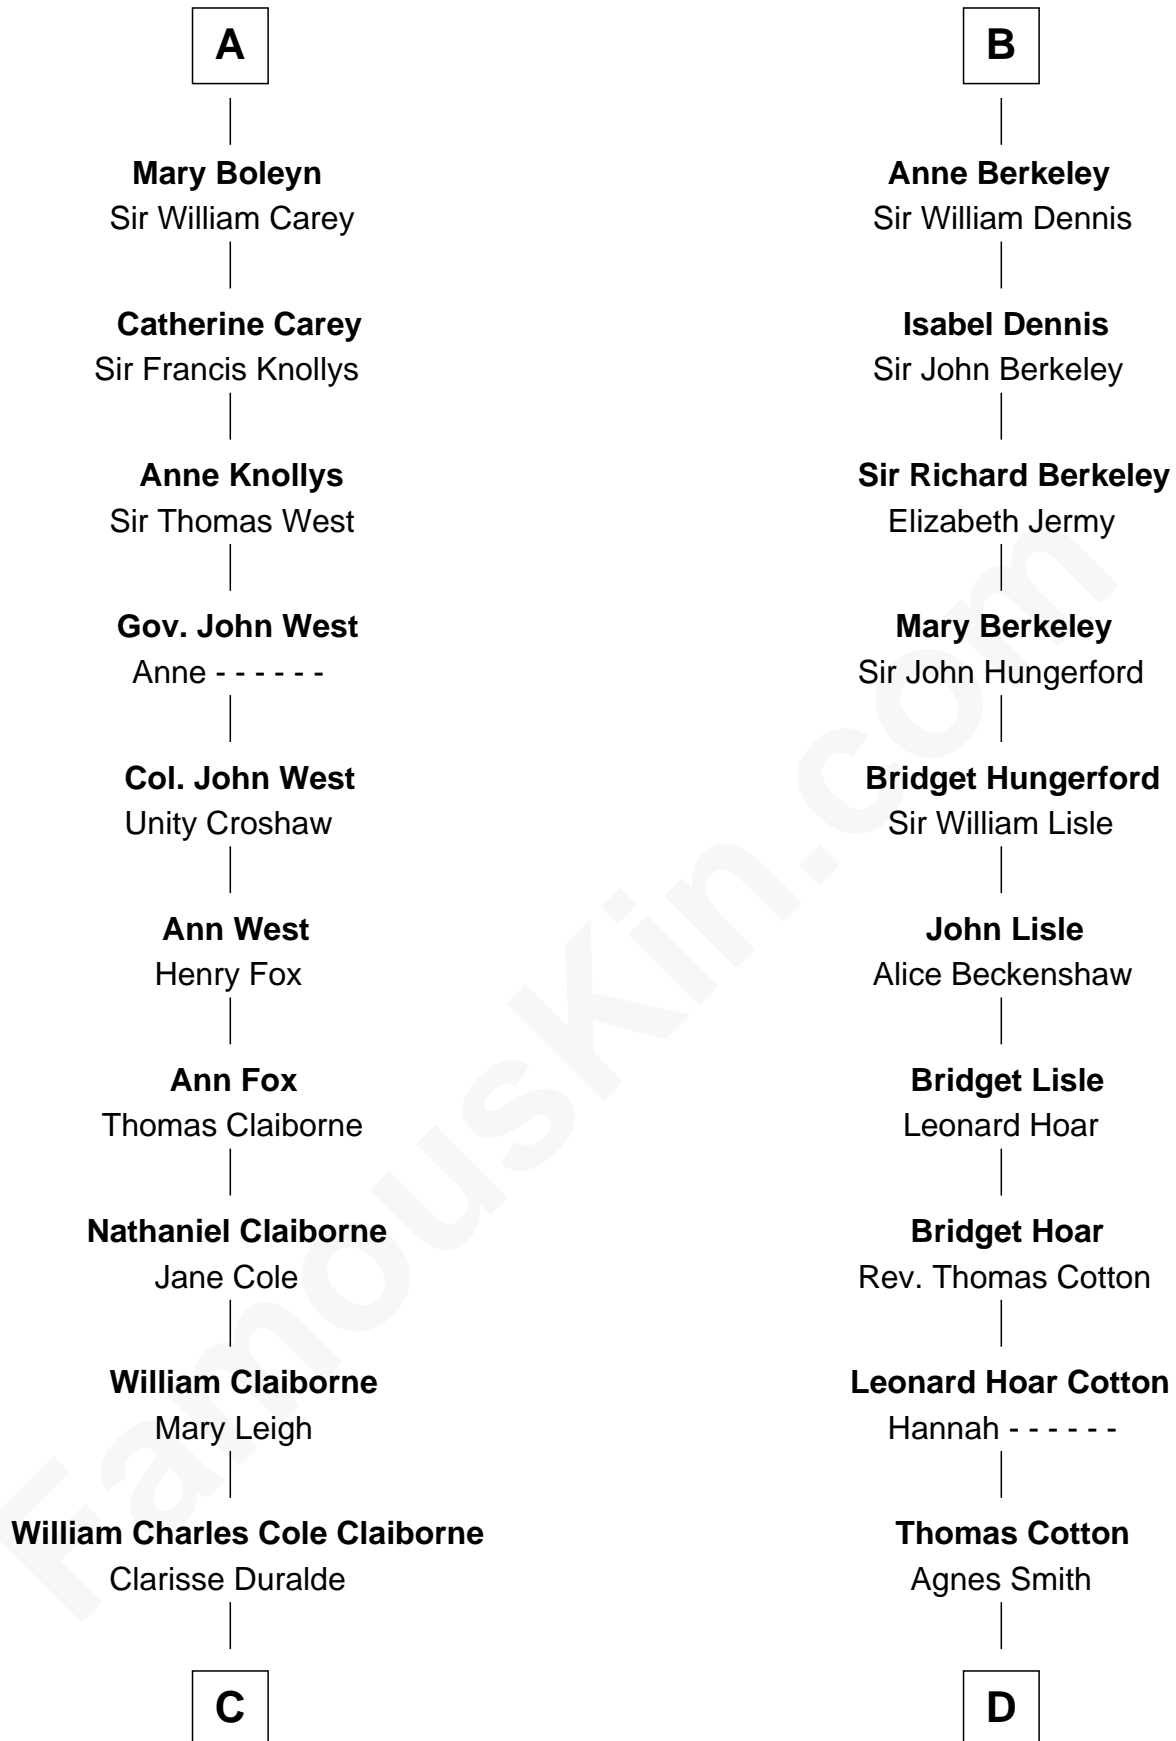

### Liz Claiborne

*Fashion Designer and Founder of Liz Claiborne Inc.*

20th cousin 1 time removed of

### Clare Eames

*Silent Movie Actress*

**William de Beauchamp**

Maud FitzJohn

**C**

**William Charles Cole Claiborne**

Louise de Balathier

**Fernand Claiborne**

Marie Louise Villeré

**Omer Villere Claiborne**

Carolyn Louise Fenner

**Liz Claiborne**

*Found of Liz Claiborne Inc.*

**D**

**Martha Cotton**

Joel Thompson