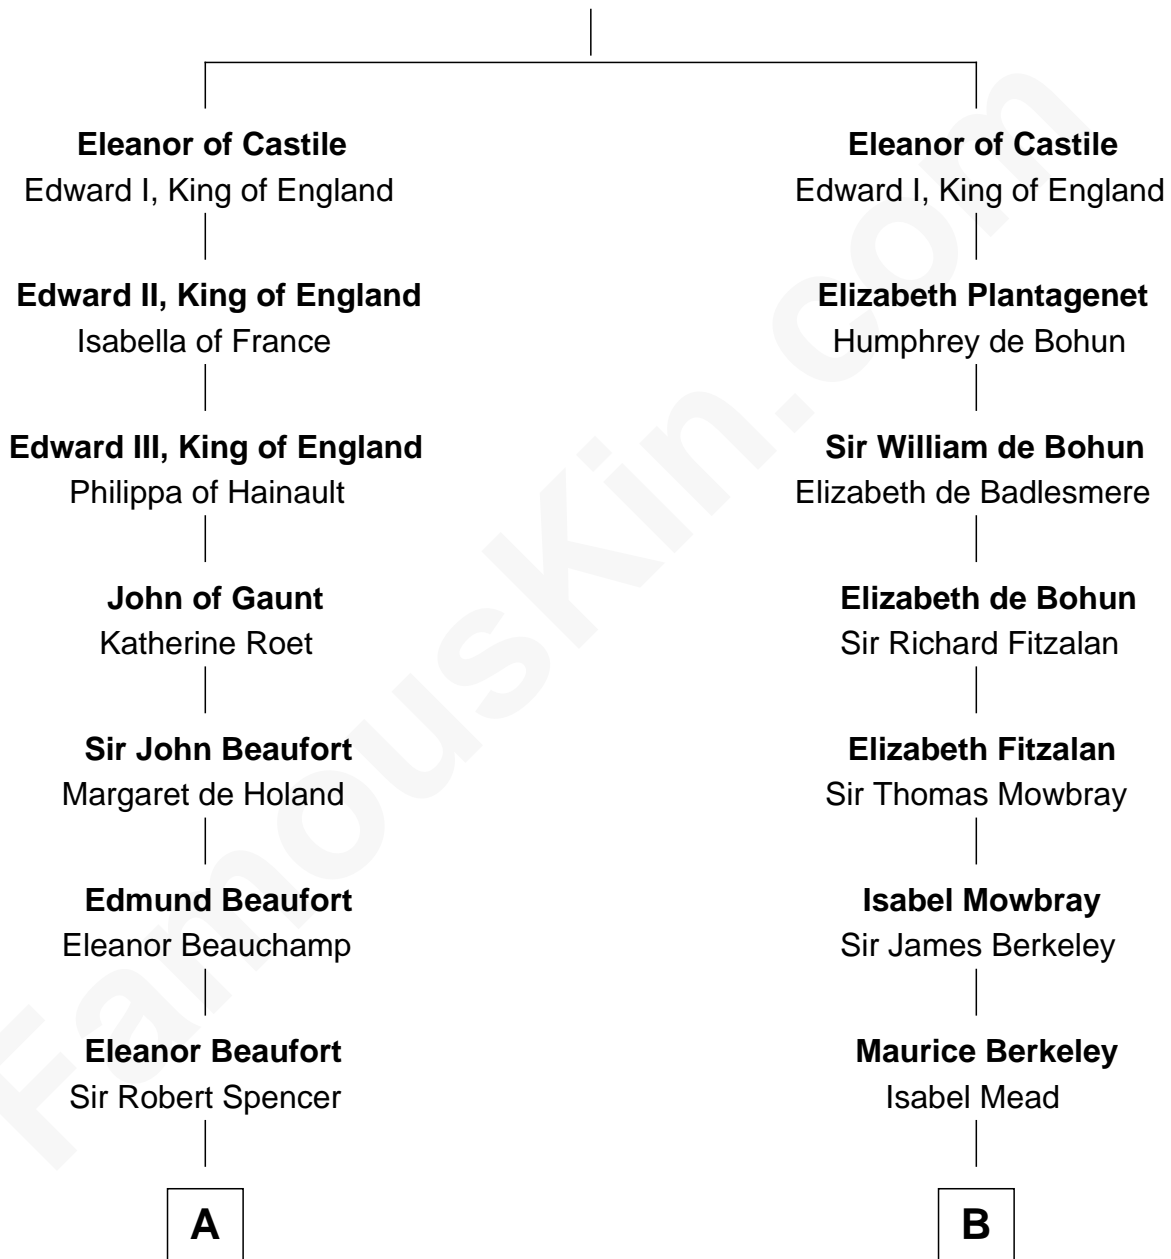

FamousKin.com Relationship Chart of

Liz Claiborne

Fashion Designer and Founder of Liz Claiborne Inc.

21st cousin of

Clare Eames

Silent Movie Actress

Ferdinand III, King of Castile

Joanna of Ponthieu

C

William Charles Cole Claiborne

Clarisse Duralde

William Charles Cole Claiborne

Louise de Balathier

Fernand Claiborne

Marie Louise Villeré

Omer Villere Claiborne