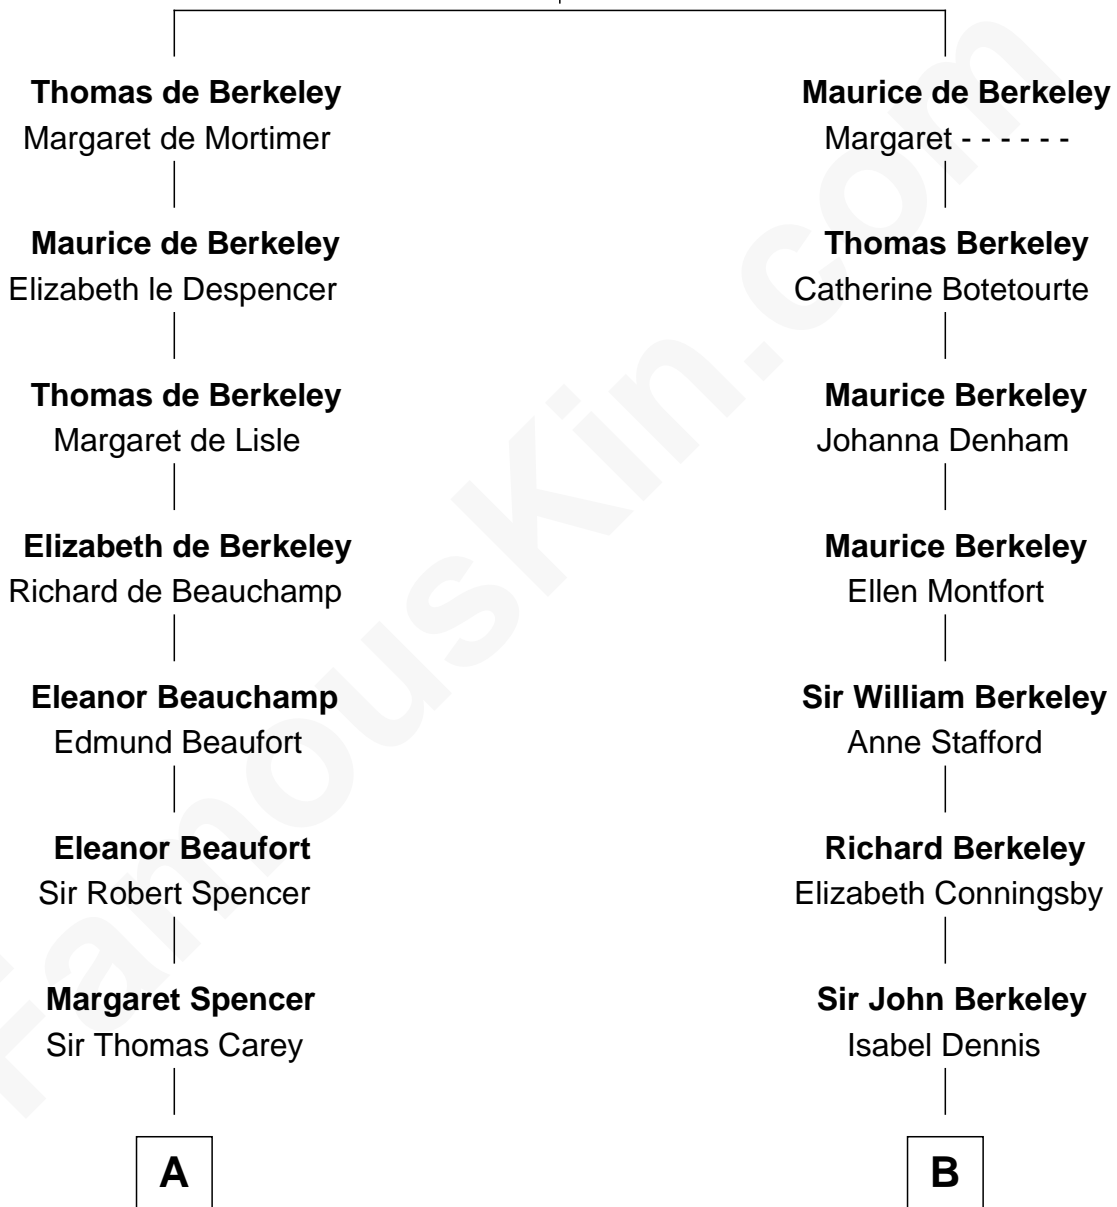

FamousKin.com

Relationship Chart of

Liz Claiborne

Fashion Designer and Founder of Liz Claiborne Inc.

19th cousin 1 time removed of

Clare Eames

Silent Movie Actress

Sir Maurice de Berkeley

Eve la Zouche

C

William Charles Cole Claiborne

Louise de Balathier

Fernand Claiborne

Marie Louise Villeré

Omer Villere Claiborne

Carolyn Louise Fenner