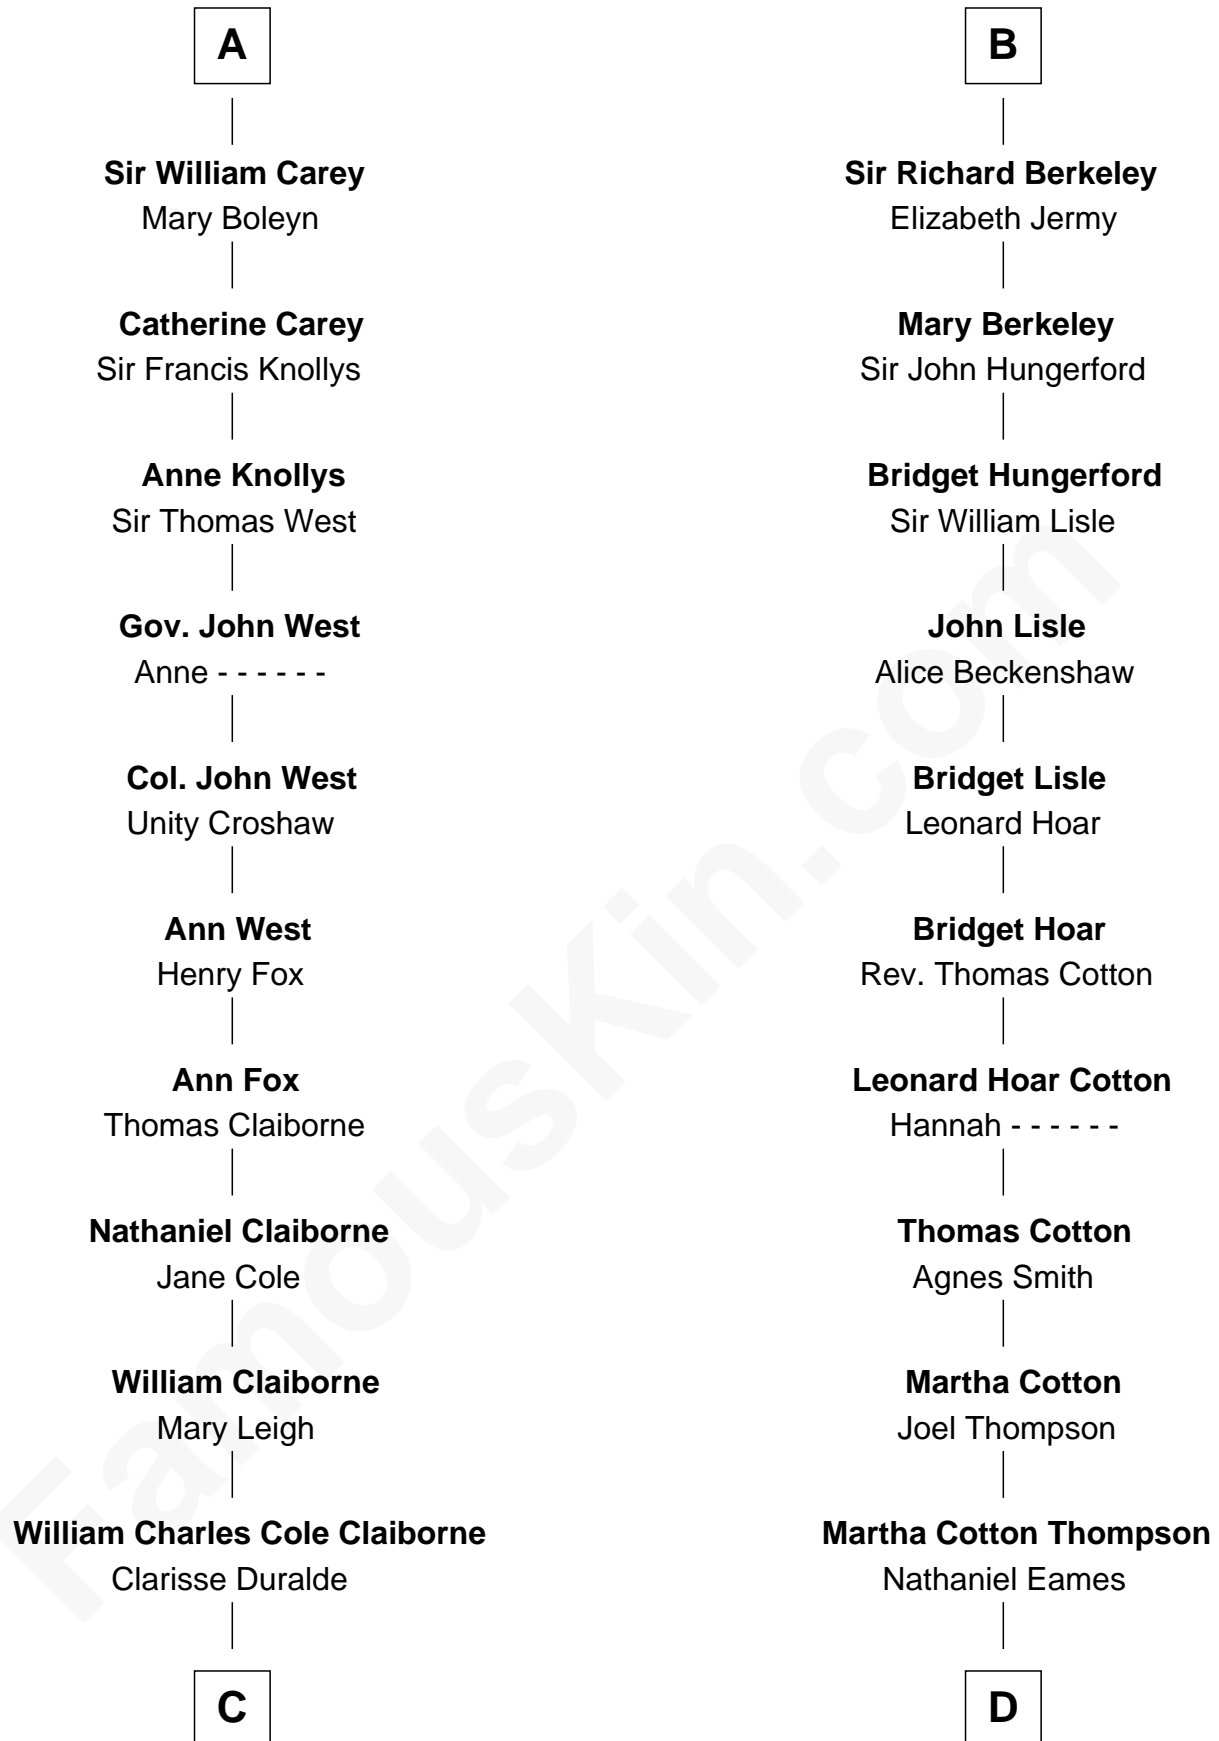

FamousKin.com

Relationship Chart of

Liz Claiborne

Fashion Designer and Founder of Liz Claiborne Inc.

19th cousin 1 time removed of

Clare Eames

Silent Movie Actress

Sir Maurice de Berkeley

Eve la Zouche

C

William Charles Cole Claiborne

Louise de Balathier

Fernand Claiborne

Marie Louise Villeré

Omer Villere Claiborne

Carolyn Louise Fenner