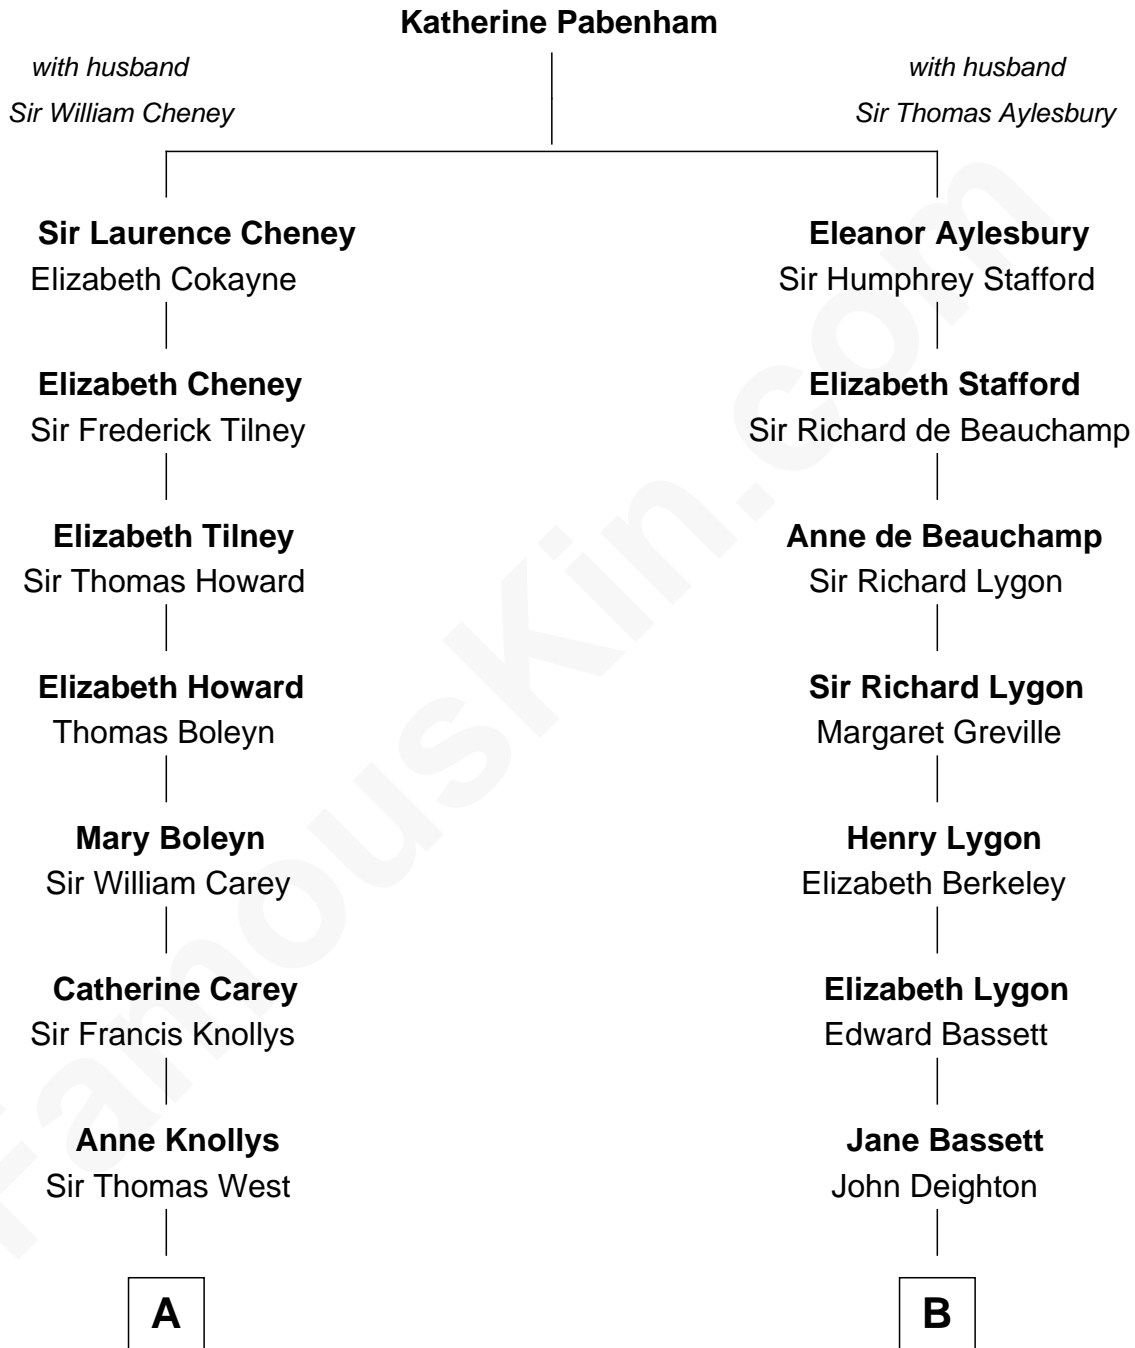

FamousKin.com

Relationship Chart of

Liz Claiborne

Fashion Designer and Founder of Liz Claiborne Inc.

17th cousin 2 times removed of

Michael Lookinland
TV Actor

C

Orrin Paul Lookinland

Madeline Tait

Paul Russell Lookinland

Karen Ruth McKinney

Michael Lookinland

TV Actor

FamousKin.com