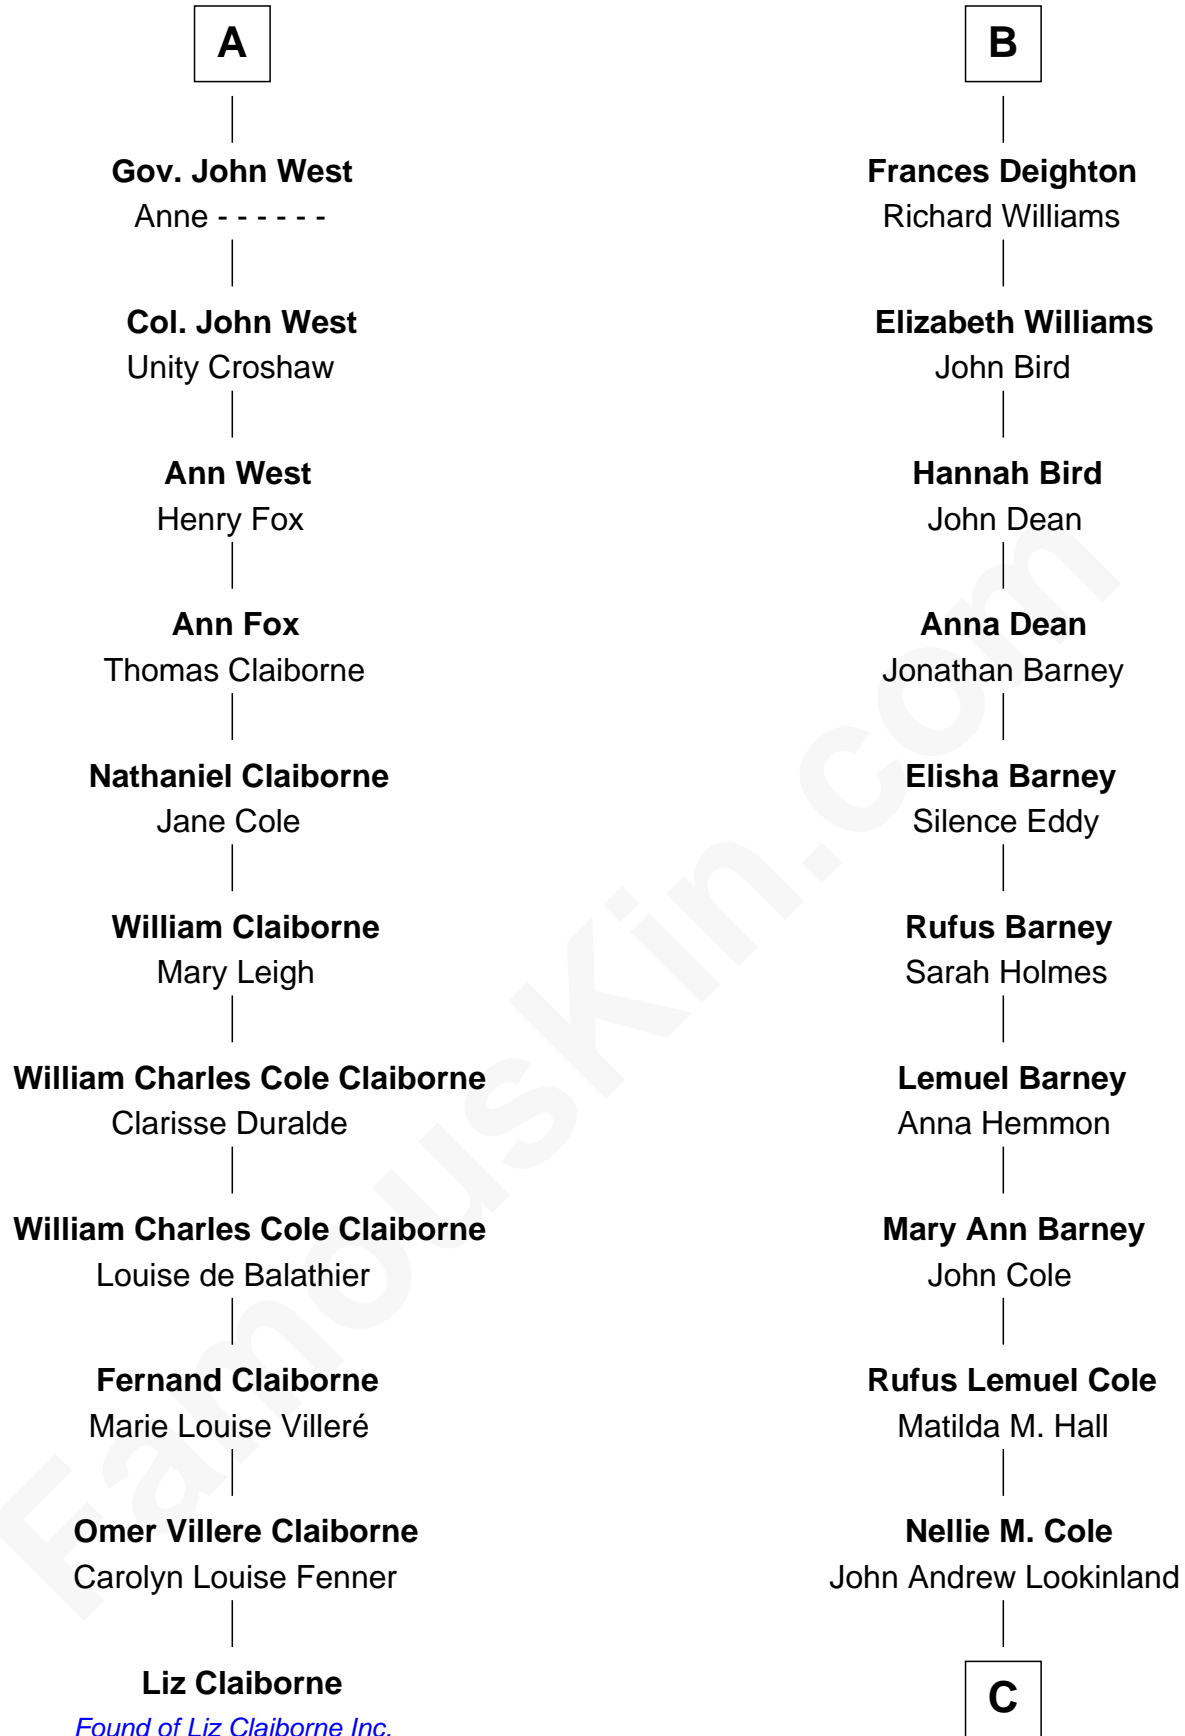

FamousKin.com

Relationship Chart of

Liz Claiborne

Fashion Designer and Founder of Liz Claiborne Inc.

17th cousin 2 times removed of

Michael Lookinland
TV Actor

C

Orrin Paul Lookinland

Madeline Tait

Paul Russell Lookinland

Karen Ruth McKinney

Michael Lookinland

TV Actor

FamousKin.com