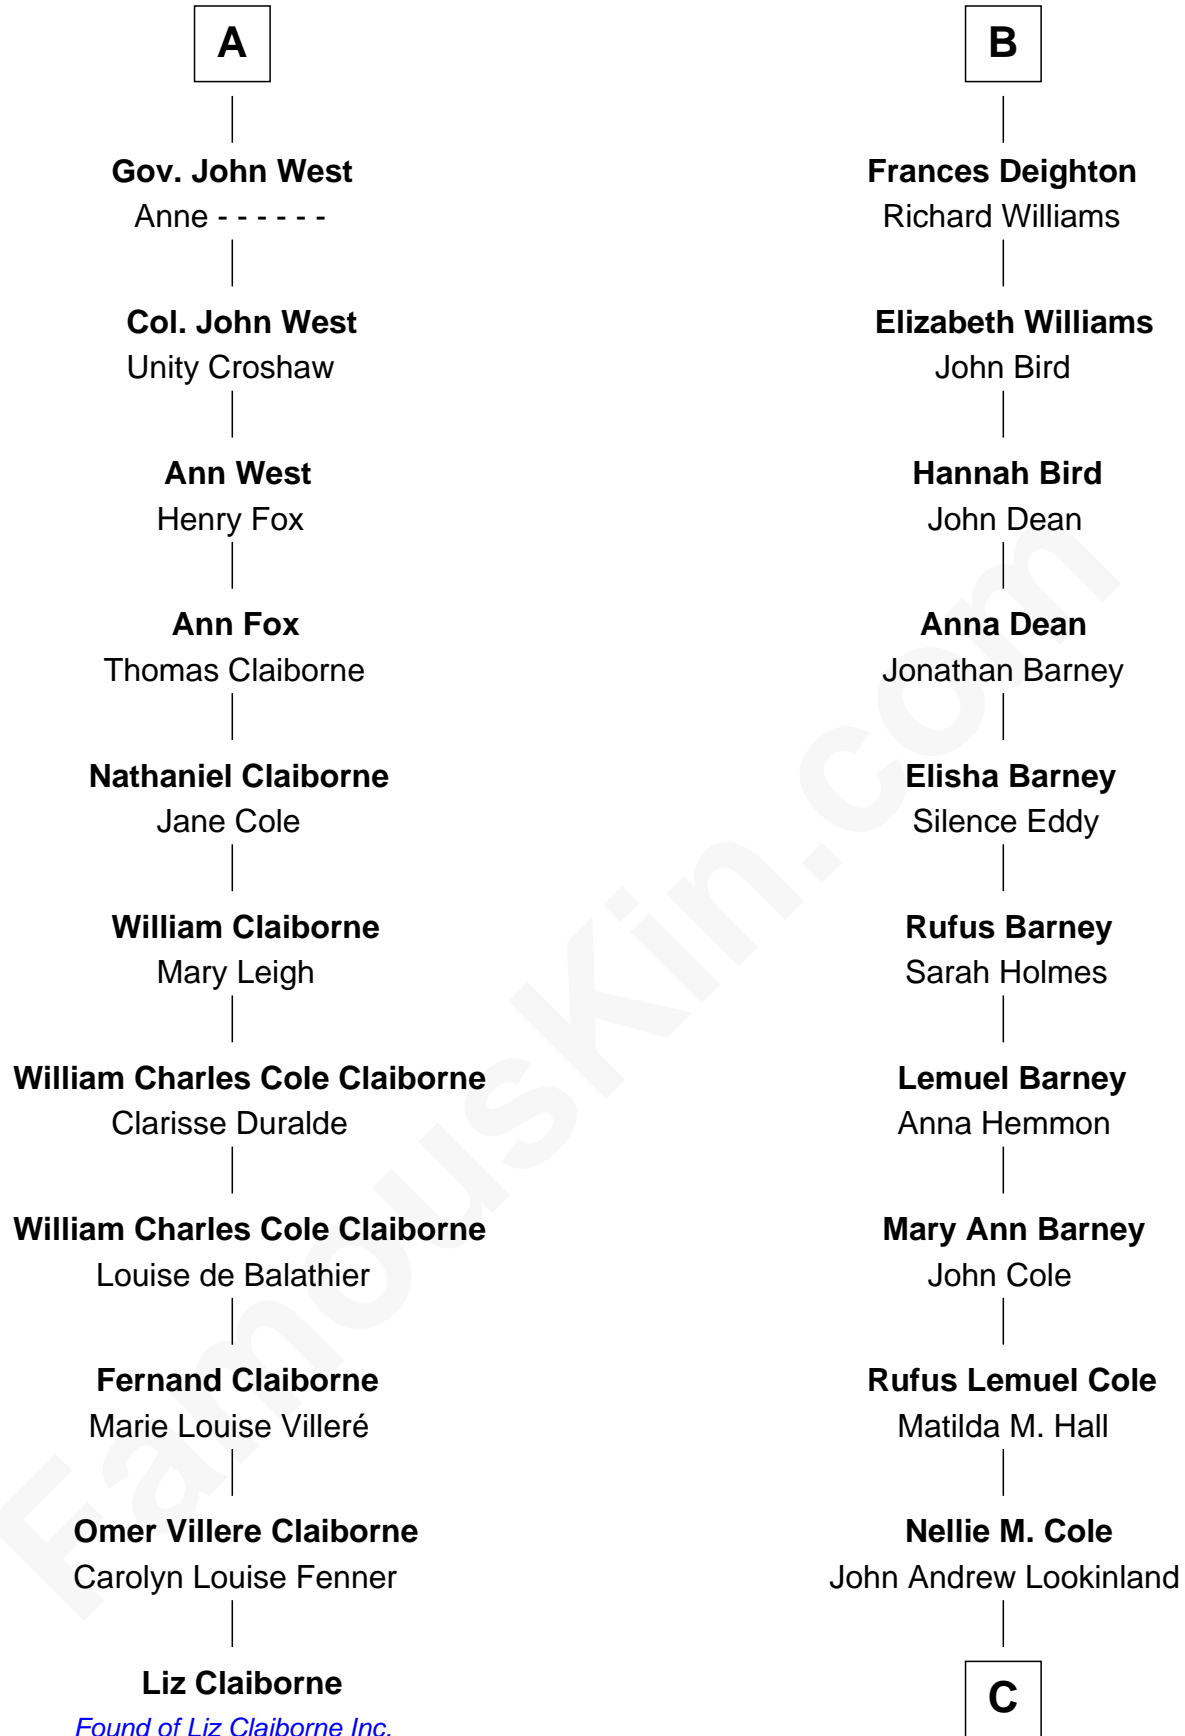

FamousKin.com

Relationship Chart of

Liz Claiborne

Fashion Designer and Founder of Liz Claiborne Inc.

17th cousin 2 times removed of

Michael Lookinland
TV Actor

Sir Thomas Mowbray
Elizabeth Fitzalan

C

Orrin Paul Lookinland

Madeline Tait

Paul Russell Lookinland

Karen Ruth McKinney

Michael Lookinland

TV Actor

FamousKin.com