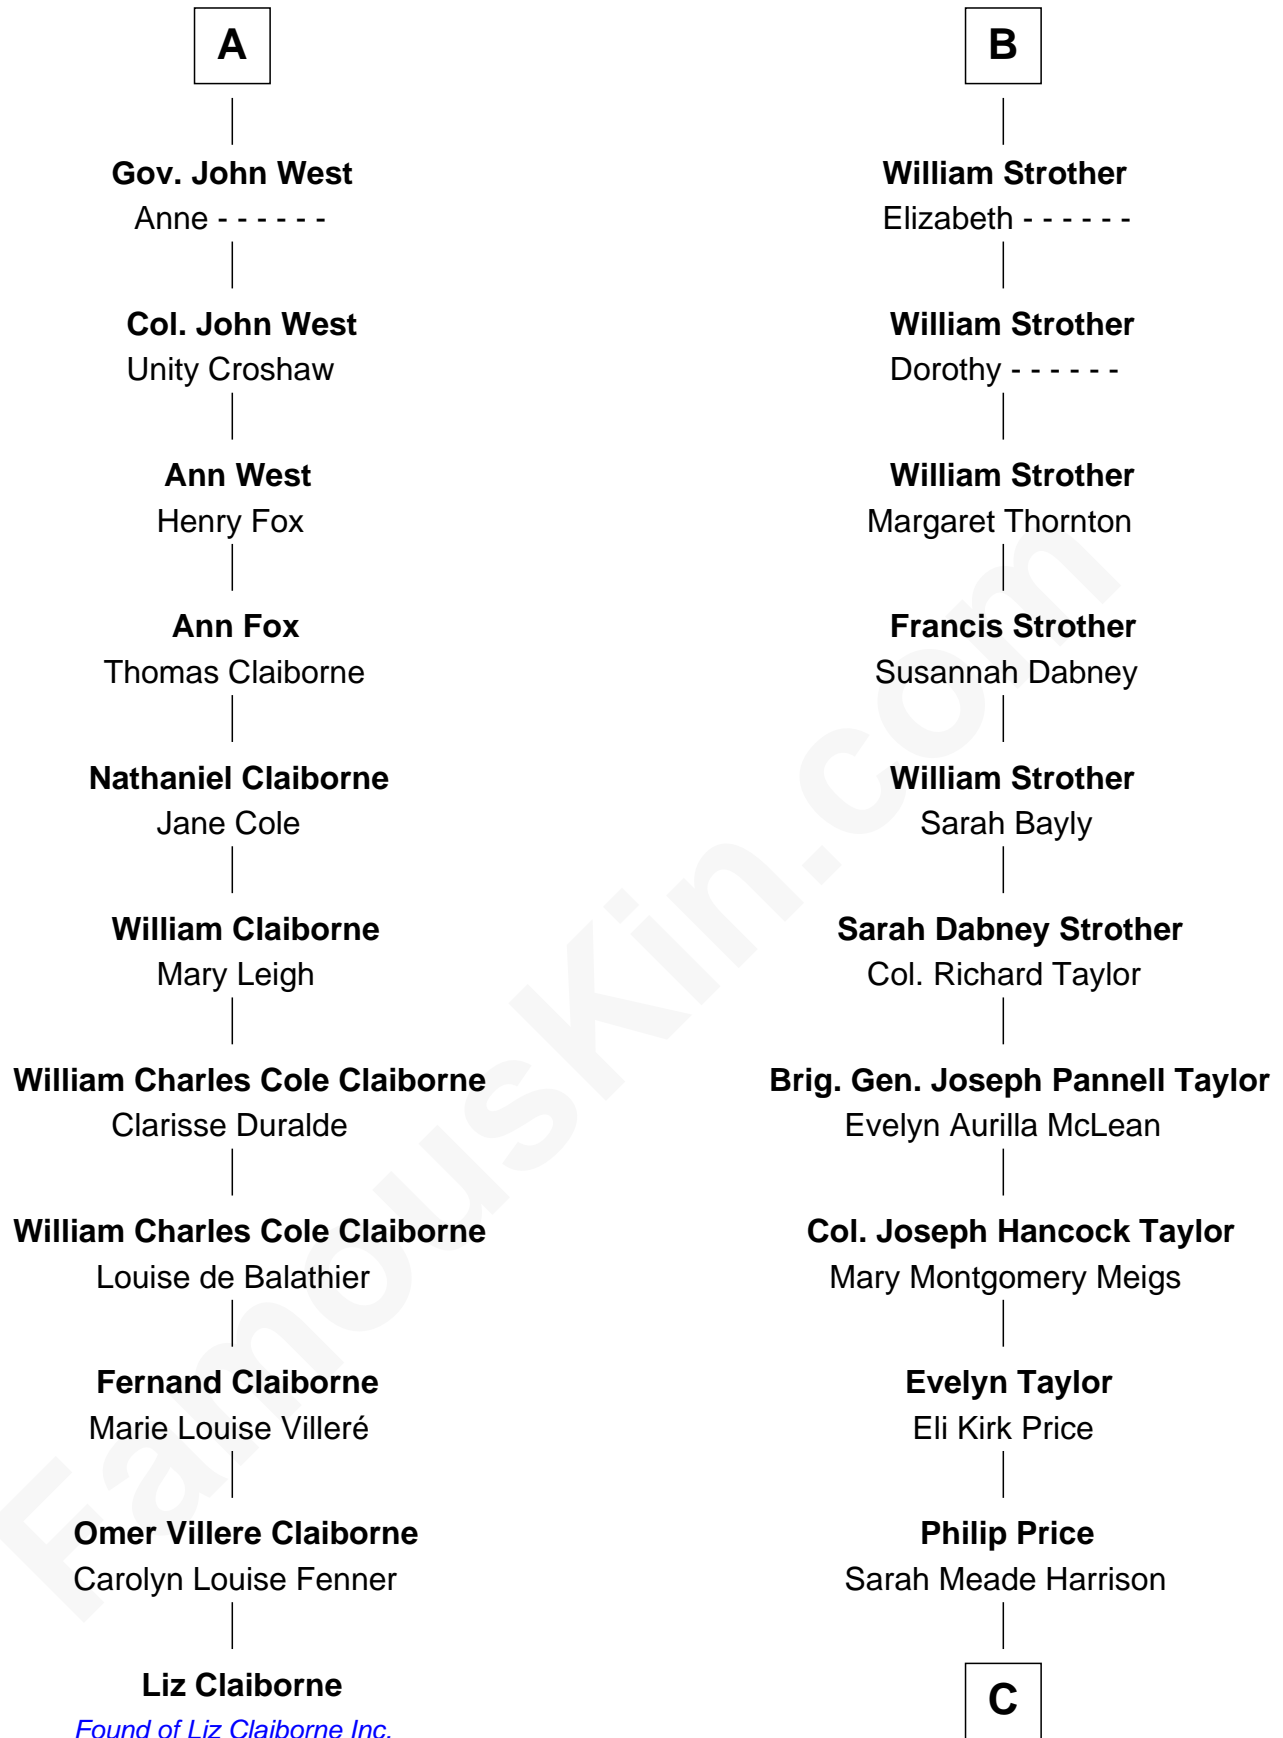

## Relationship Chart of

**Elizabeth Tilney**  
Sir Thomas Howard

**Anne Stafford**  
Sir Richard Neville

**Elizabeth Howard**  
Thomas Boleyn

**Dorothy Neville**  
Sir John Dawney

**Mary Boleyn**  
Sir William Carey

**Anne Dawney**  
Sir George Conyers

**Catherine Carey**  
Sir Francis Knollys

**Sir John Conyers**  
Agnes Bowes

**Anne Knollys**  
Sir Thomas West

**Eleanor Conyers**  
Lancelot Strother

**A**

**B**

**C**

**Sarah Meade Price**  
Richard Stevenson Parker