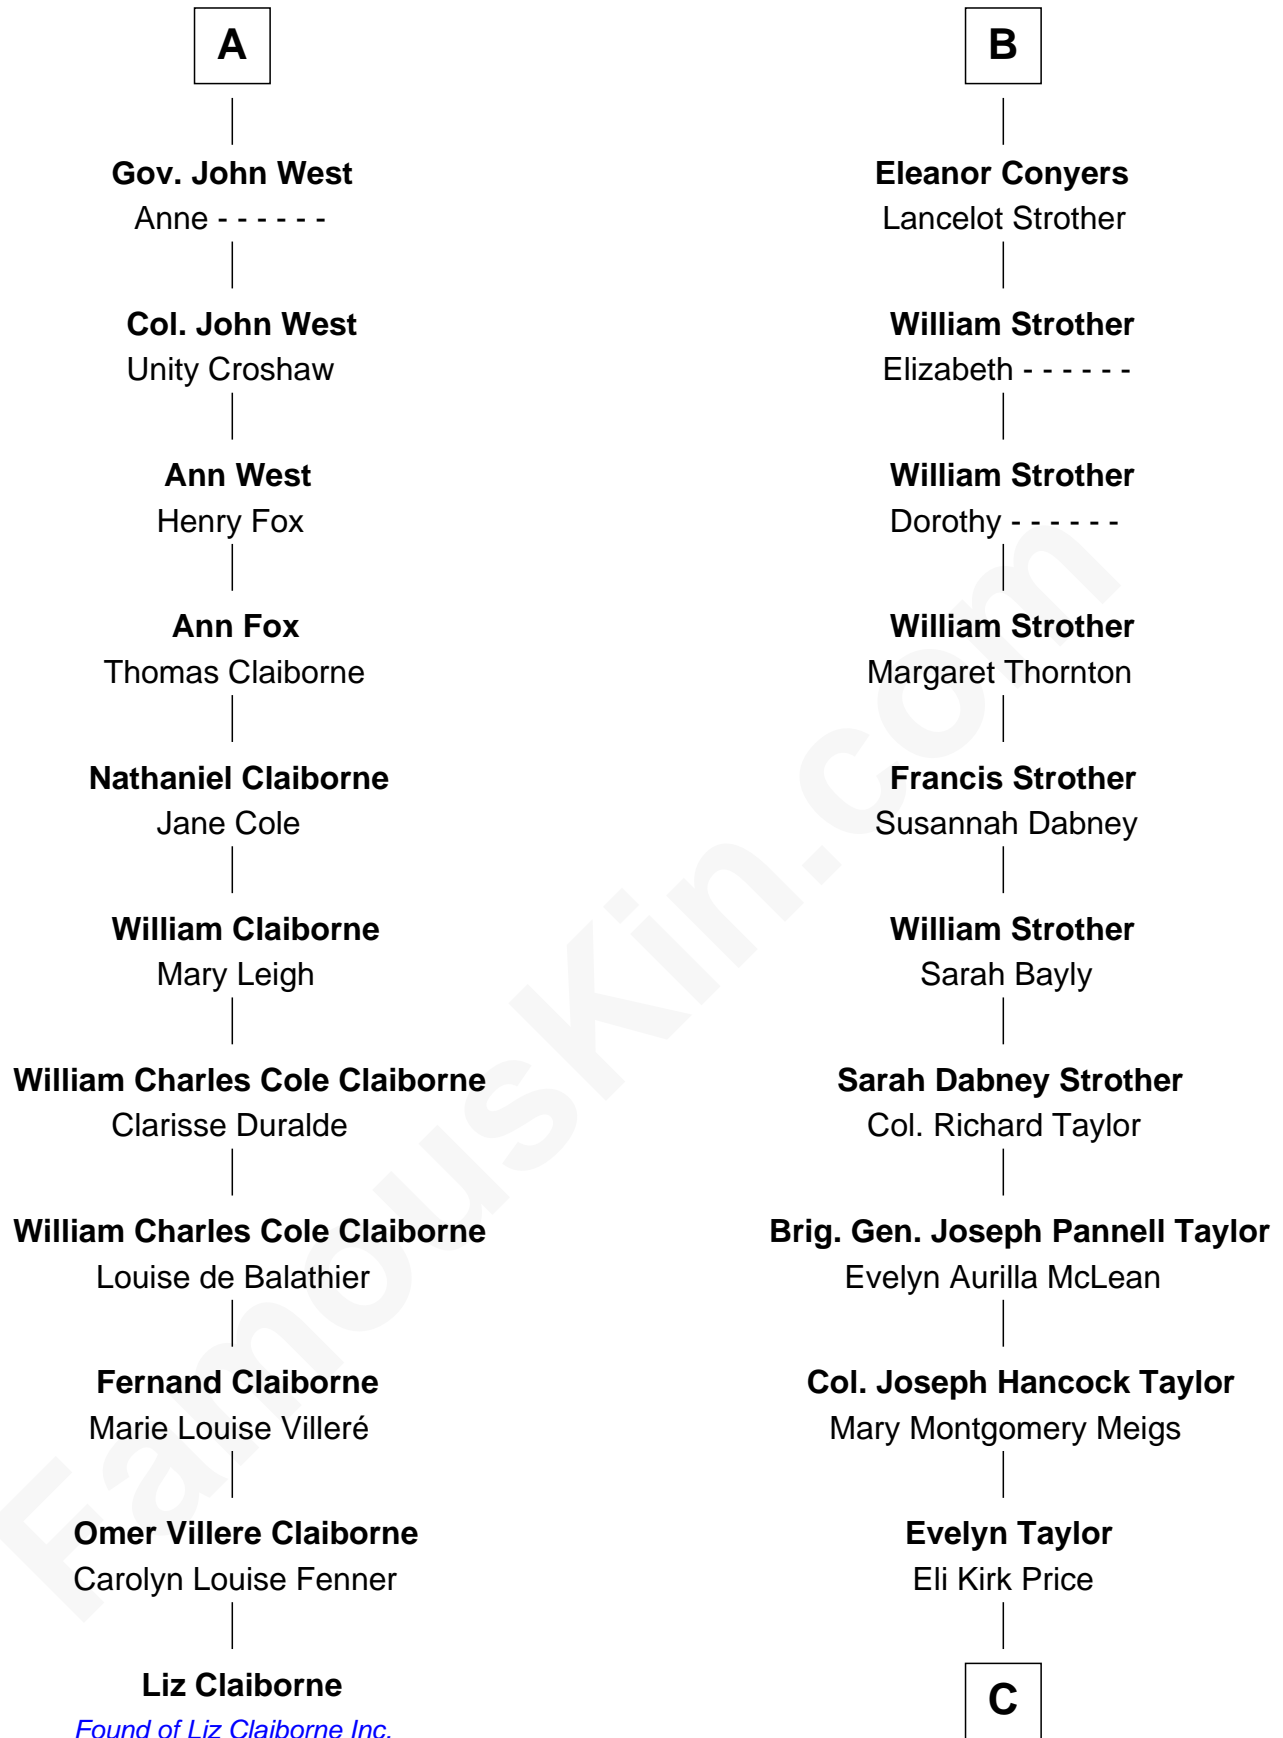

FamousKin.com

Relationship Chart of

Liz Claiborne

Fashion Designer and Founder of Liz Claiborne Inc.

17th cousin 2 times removed of

Parker Stevenson
TV and Movie Actor

John of Gaunt
Katherine Roet

Sir John Beaufort
Margaret de Holand

Edmund Beaufort
Eleanor Beauchamp

Eleanor Beaufort
Sir Robert Spencer

Margaret Spencer
Sir Thomas Carey

Sir William Carey
Mary Boleyn

Catherine Carey
Sir Francis Knollys

Anne Knollys
Sir Thomas West

A

Joan Beaufort
Sir Ralph Neville

George Neville
Elizabeth Beauchamp

Sir Henry Neville
Joan Bouchier

Sir Richard Neville
Anne Stafford

Dorothy Neville
Sir John Dawney

Anne Dawney
Sir George Conyers

Sir John Conyers
Agnes Bowes

B

C